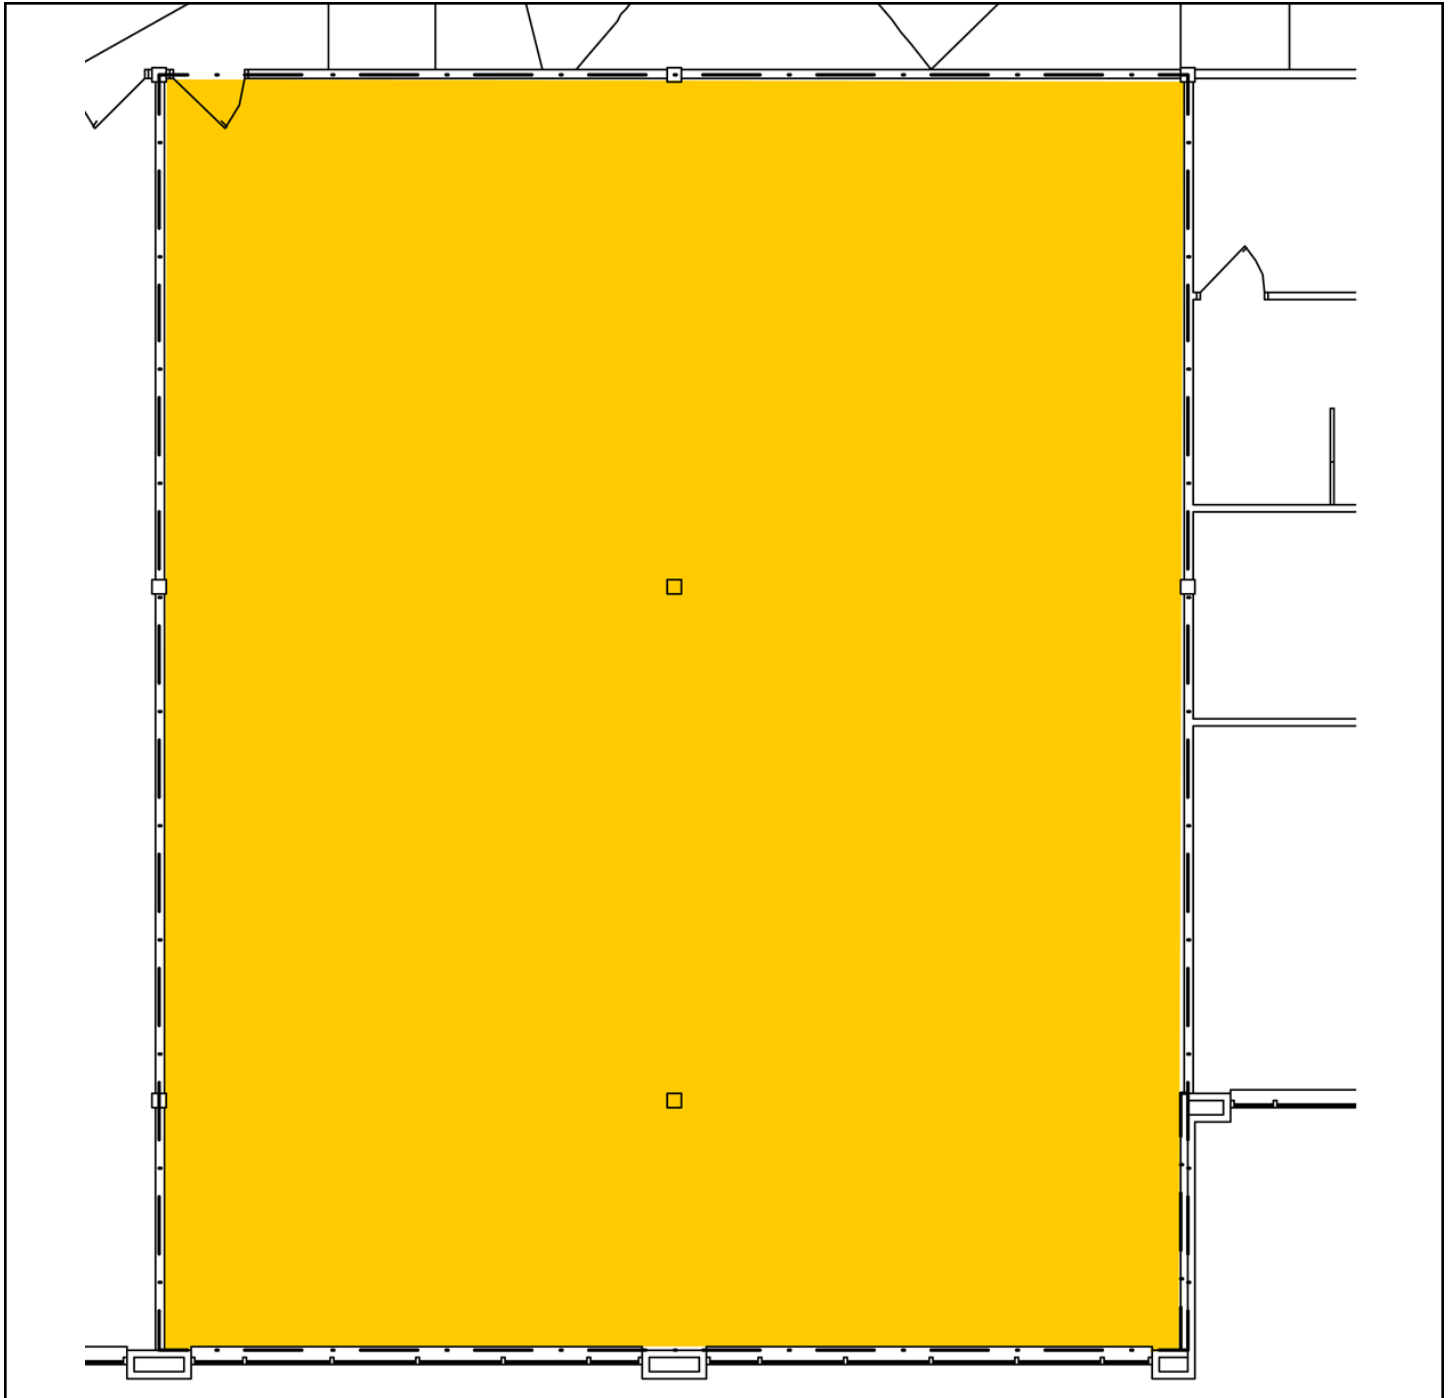

120 Bishops Way  
Brookfield, WI

920 RSF

**GRUBB & ELLIS.**  
Apex Commercial

**FROM INSIGHT TO RESULTS**

Information shown herein was furnished by sources deemed reliable and is believed to be accurate, however, no warranty or representation is made as to the accuracy thereof and is subject to correction. Prices subject to change without notice.

120 Bishops Way  
Brookfield, WI

2,864 RSF

**GRUBB & ELLIS.**  
Apex Commercial

**FROM INSIGHT TO RESULTS**

Information shown herein was furnished by sources deemed reliable and is believed to be accurate, however, no warranty or representation is made as to the accuracy thereof and is subject to correction. Prices subject to change without notice.

120 Bishops Way  
Brookfield, WI

3,808 RSF

**FROM INSIGHT TO RESULTS**

Information shown herein was furnished by sources deemed reliable and is believed to be accurate, however, no warranty or representation is made as to the accuracy thereof and is subject to correction. Prices subject to change without notice.

120 Bishops Way  
Brookfield, WI

2,783 RSF

FROM INSIGHT TO RESULTS

Information shown herein was furnished by sources deemed reliable and is believed to be accurate, however, no warranty or representation is made as to the accuracy thereof and is subject to correction. Prices subject to change without notice.