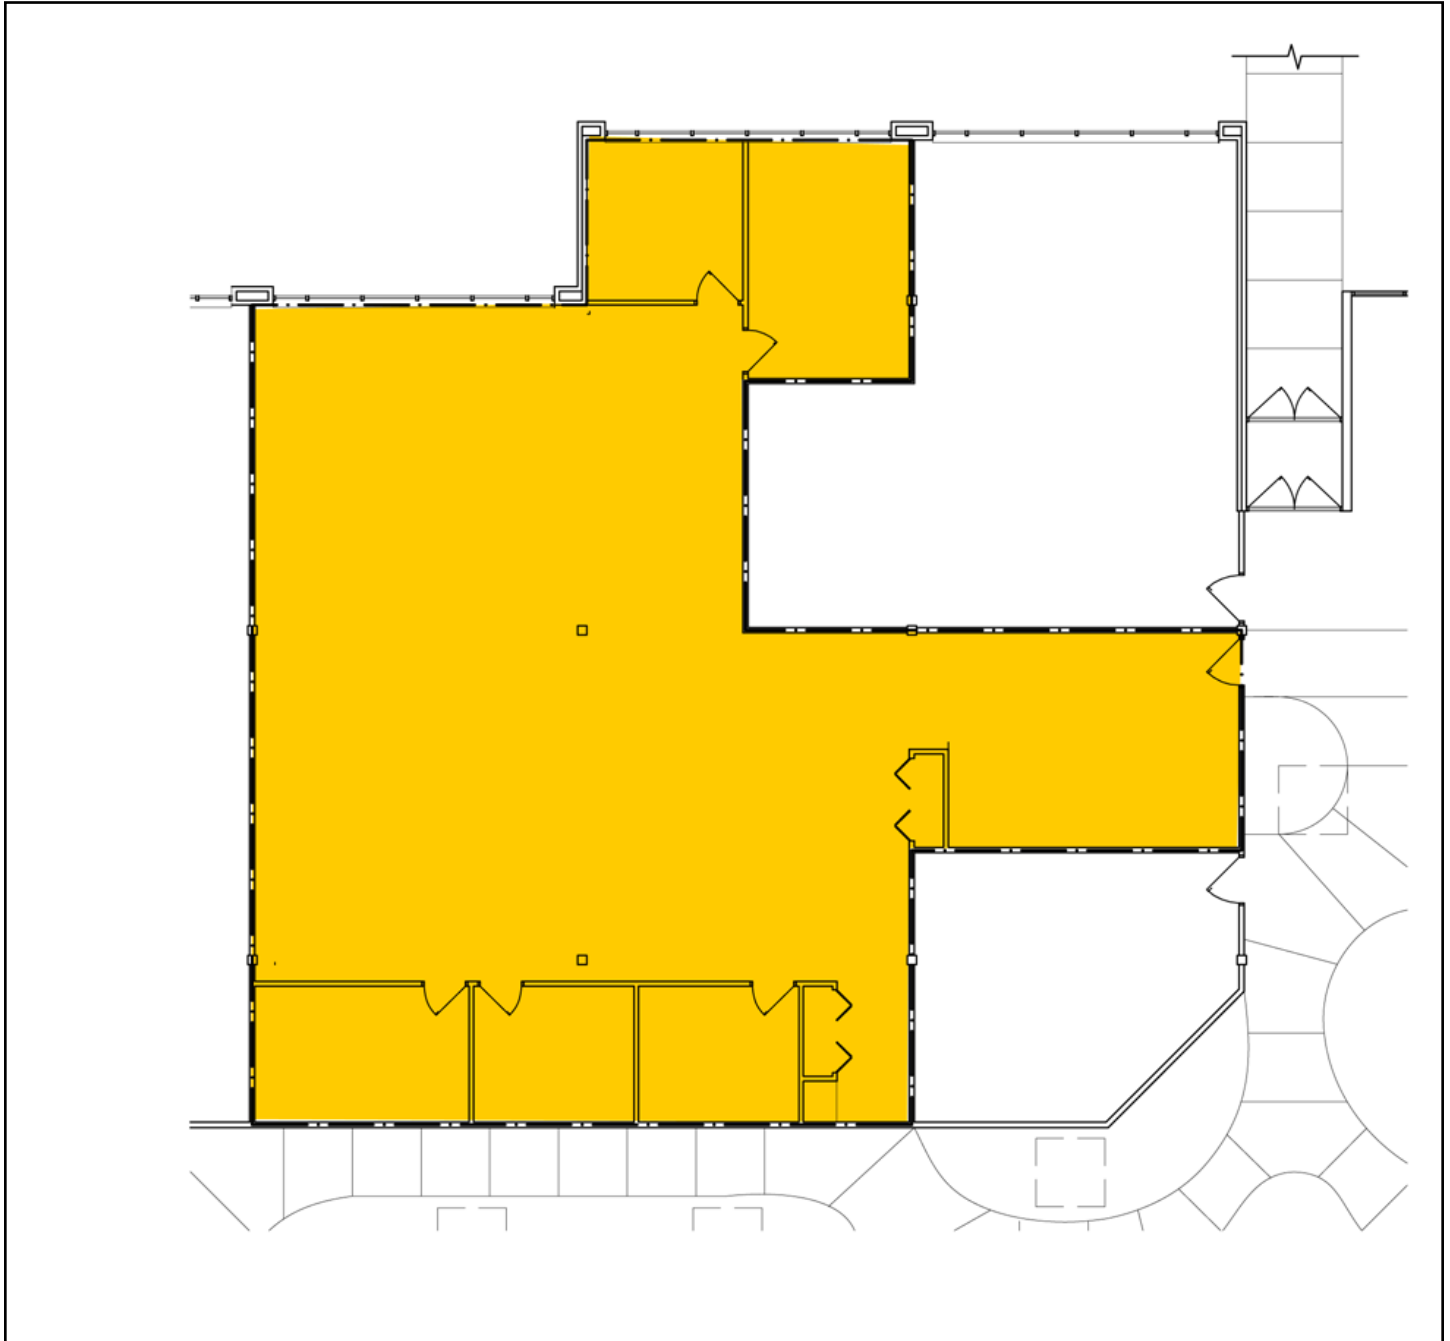

120 Bishops Way  
Brookfield, WI

2,864 RSF

**GRUBB & ELLIS.**  
Apex Commercial

**FROM INSIGHT TO RESULTS**

Information shown herein was furnished by sources deemed reliable and is believed to be accurate, however, no warranty or representation is made as to the accuracy thereof and is subject to correction. Prices subject to change without notice.

120 Bishops Way  
Brookfield, WI

3,808 RSF

**FROM INSIGHT TO RESULTS**

Information shown herein was furnished by sources deemed reliable and is believed to be accurate, however, no warranty or representation is made as to the accuracy thereof and is subject to correction. Prices subject to change without notice.