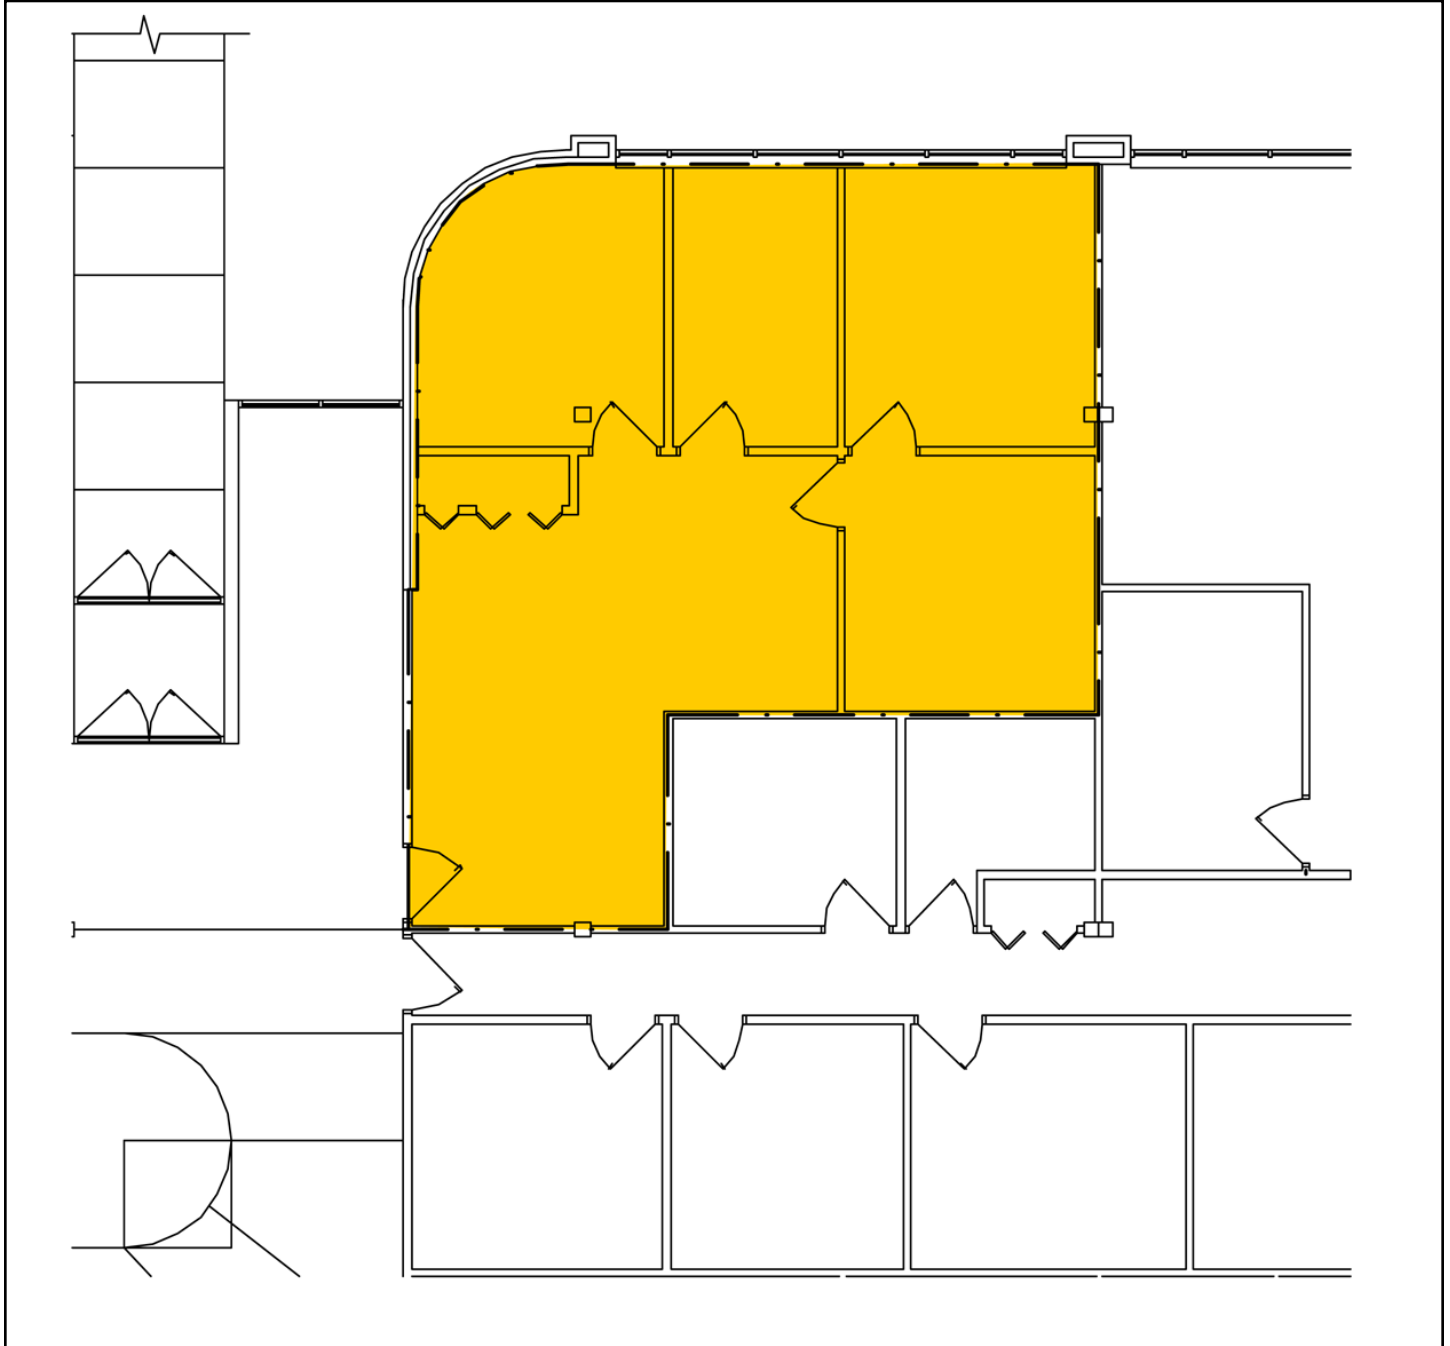

120 Bishops Way  
Brookfield, WI

920 RSF

**GRUBB & ELLIS.**  
Apex Commercial

**FROM INSIGHT TO RESULTS**

Information shown herein was furnished by sources deemed reliable and is believed to be accurate, however, no warranty or representation is made as to the accuracy thereof and is subject to correction. Prices subject to change without notice.

120 Bishops Way  
Brookfield, WI

2,864 RSF

**GRUBB & ELLIS.**  
Apex Commercial

**FROM INSIGHT TO RESULTS**

Information shown herein was furnished by sources deemed reliable and is believed to be accurate, however, no warranty or representation is made as to the accuracy thereof and is subject to correction. Prices subject to change without notice.

120 Bishops Way  
Brookfield, WI

3,808 RSF

**FROM INSIGHT TO RESULTS**

Information shown herein was furnished by sources deemed reliable and is believed to be accurate, however, no warranty or representation is made as to the accuracy thereof and is subject to correction. Prices subject to change without notice.

120 Bishops Way  
Brookfield, WI

2,783 RSF

FROM INSIGHT TO RESULTS

Information shown herein was furnished by sources deemed reliable and is believed to be accurate, however, no warranty or representation is made as to the accuracy thereof and is subject to correction. Prices subject to change without notice.