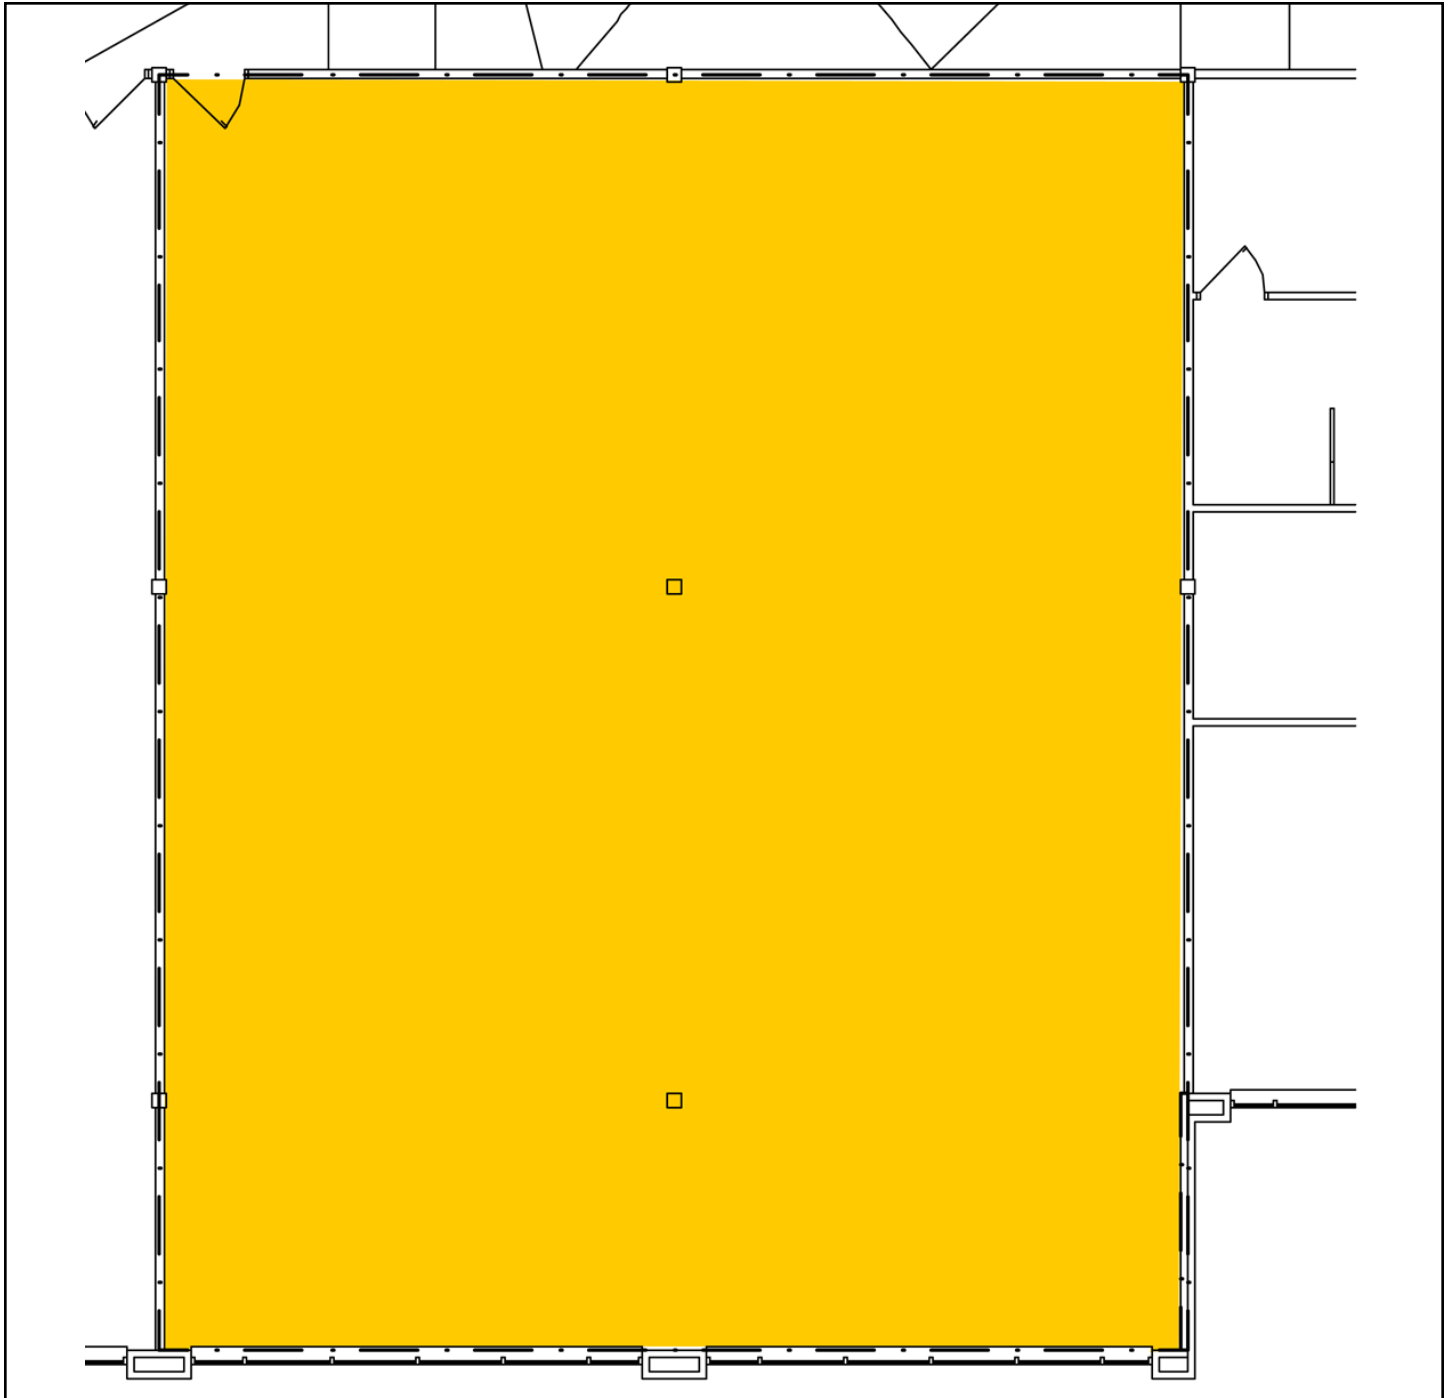

120 Bishops Way
Brookfield, WI

2,864 RSF

GRUBB & ELLIS.
Apex Commercial

Information shown herein was furnished by sources deemed reliable and is believed to be accurate, however, no warranty or representation is made as to the accuracy thereof and is subject to correction. Prices subject to change without notice.

120 Bishops Way
Brookfield, WI

2,783 RSF

Information shown herein was furnished by sources deemed reliable and is believed to be accurate, however, no warranty or representation is made as to the accuracy thereof and is subject to correction. Prices subject to change without notice.