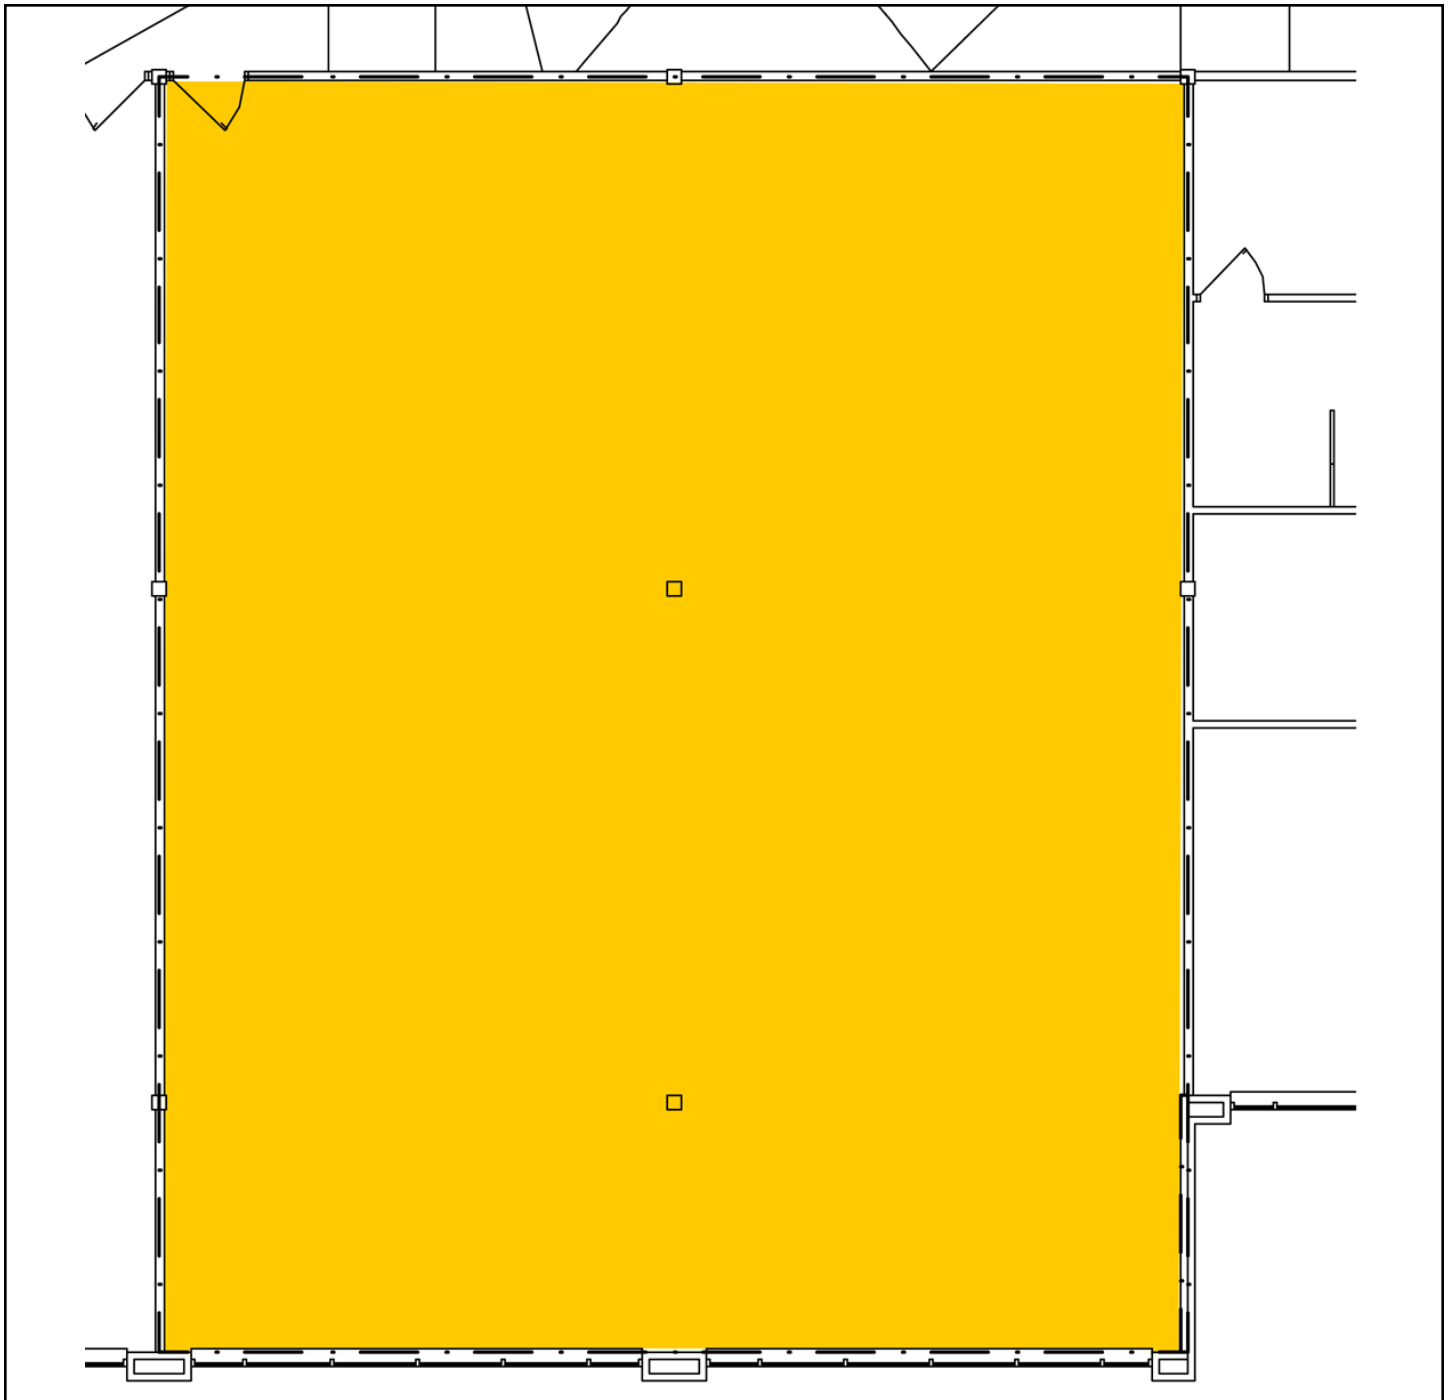

120 Bishops Way  
Brookfield, WI

920 RSF

**GRUBB & ELLIS.**  
Apex Commercial

Information shown herein was furnished by sources deemed reliable and is believed to be accurate, however, no warranty or representation is made as to the accuracy thereof and is subject to correction. Prices subject to change without notice.

120 Bishops Way  
Brookfield, WI

2,864 RSF

**GRUBB & ELLIS.**  
Apex Commercial

Information shown herein was furnished by sources deemed reliable and is believed to be accurate, however, no warranty or representation is made as to the accuracy thereof and is subject to correction. Prices subject to change without notice.

120 Bishops Way  
Brookfield, WI

2,783 RSF

Information shown herein was furnished by sources deemed reliable and is believed to be accurate, however, no warranty or representation is made as to the accuracy thereof and is subject to correction. Prices subject to change without notice.