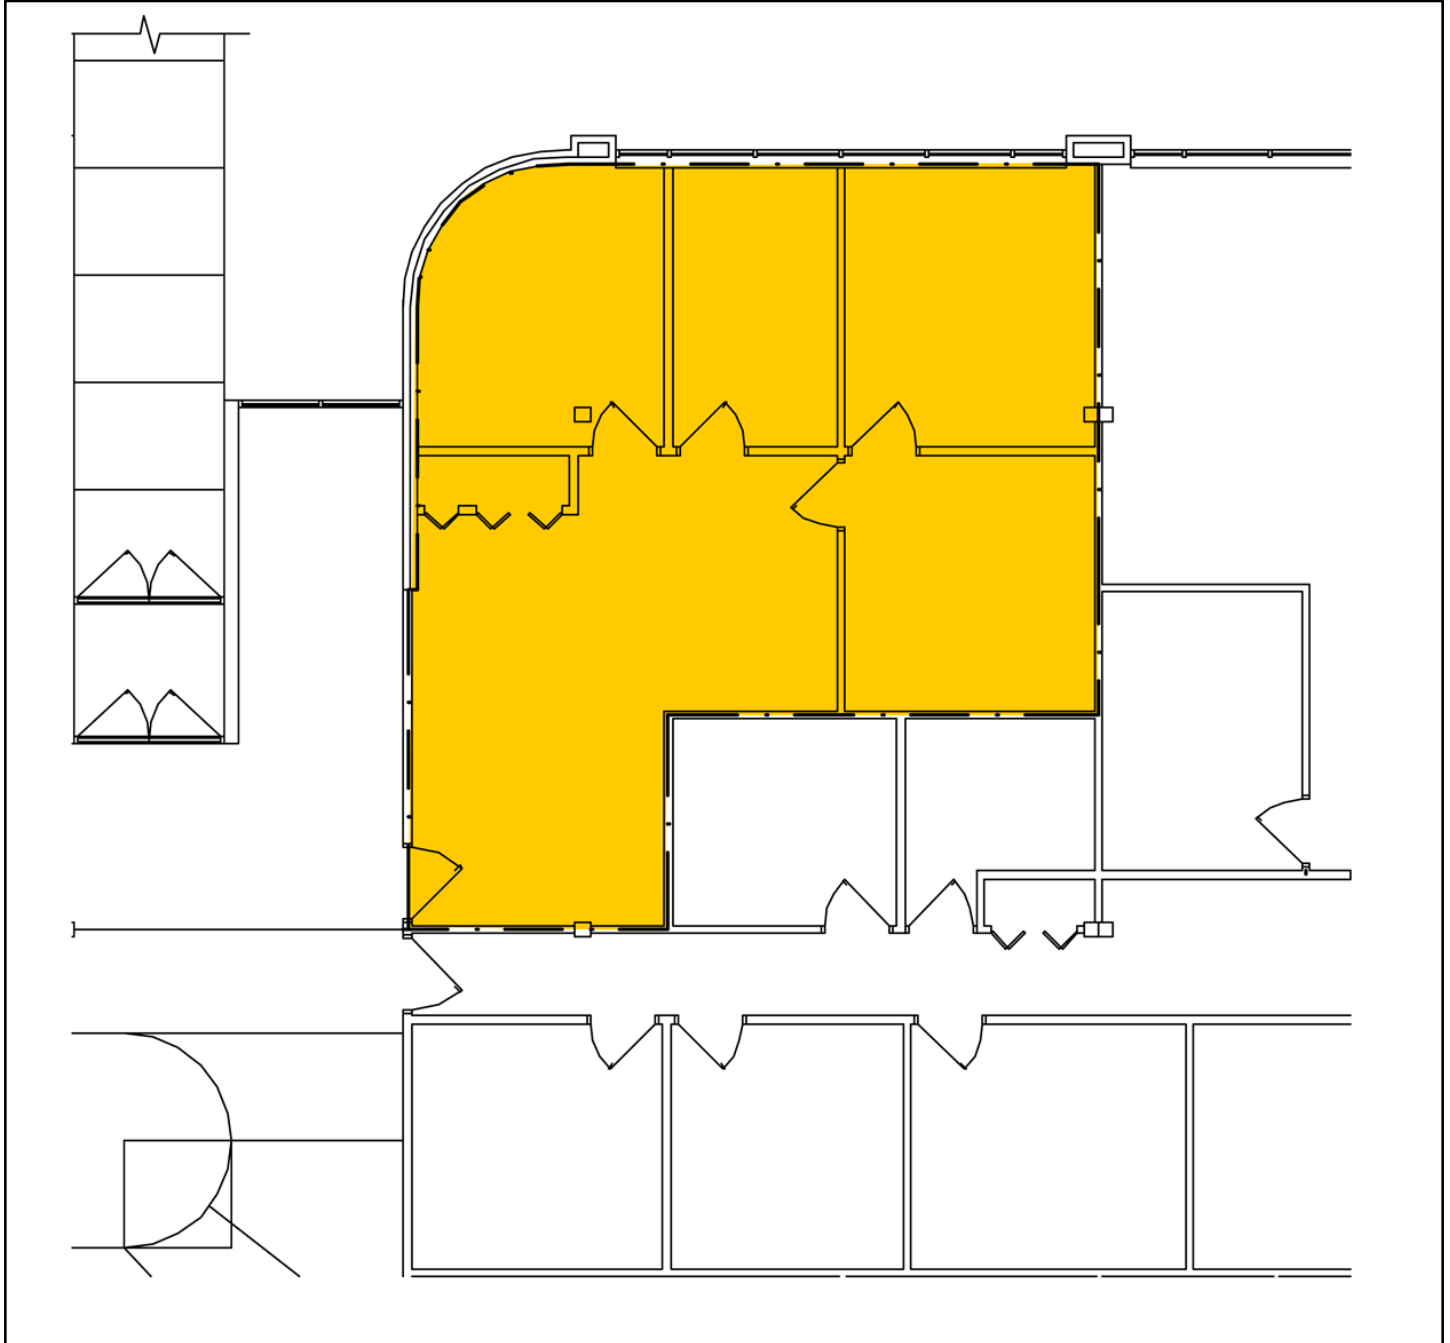

120 Bishops Way  
Brookfield, WI

920 RSF

**GRUBB & ELLIS.**  
Apex Commercial

Information shown herein was furnished by sources deemed reliable and is believed to be accurate, however, no warranty or representation is made as to the accuracy thereof and is subject to correction. Prices subject to change without notice.

120 Bishops Way  
Brookfield, WI

2,864 RSF

**GRUBB & ELLIS.**  
Apex Commercial

Information shown herein was furnished by sources deemed reliable and is believed to be accurate, however, no warranty or representation is made as to the accuracy thereof and is subject to correction. Prices subject to change without notice.

120 Bishops Way  
Brookfield, WI

2,783 RSF

Information shown herein was furnished by sources deemed reliable and is believed to be accurate, however, no warranty or representation is made as to the accuracy thereof and is subject to correction. Prices subject to change without notice.