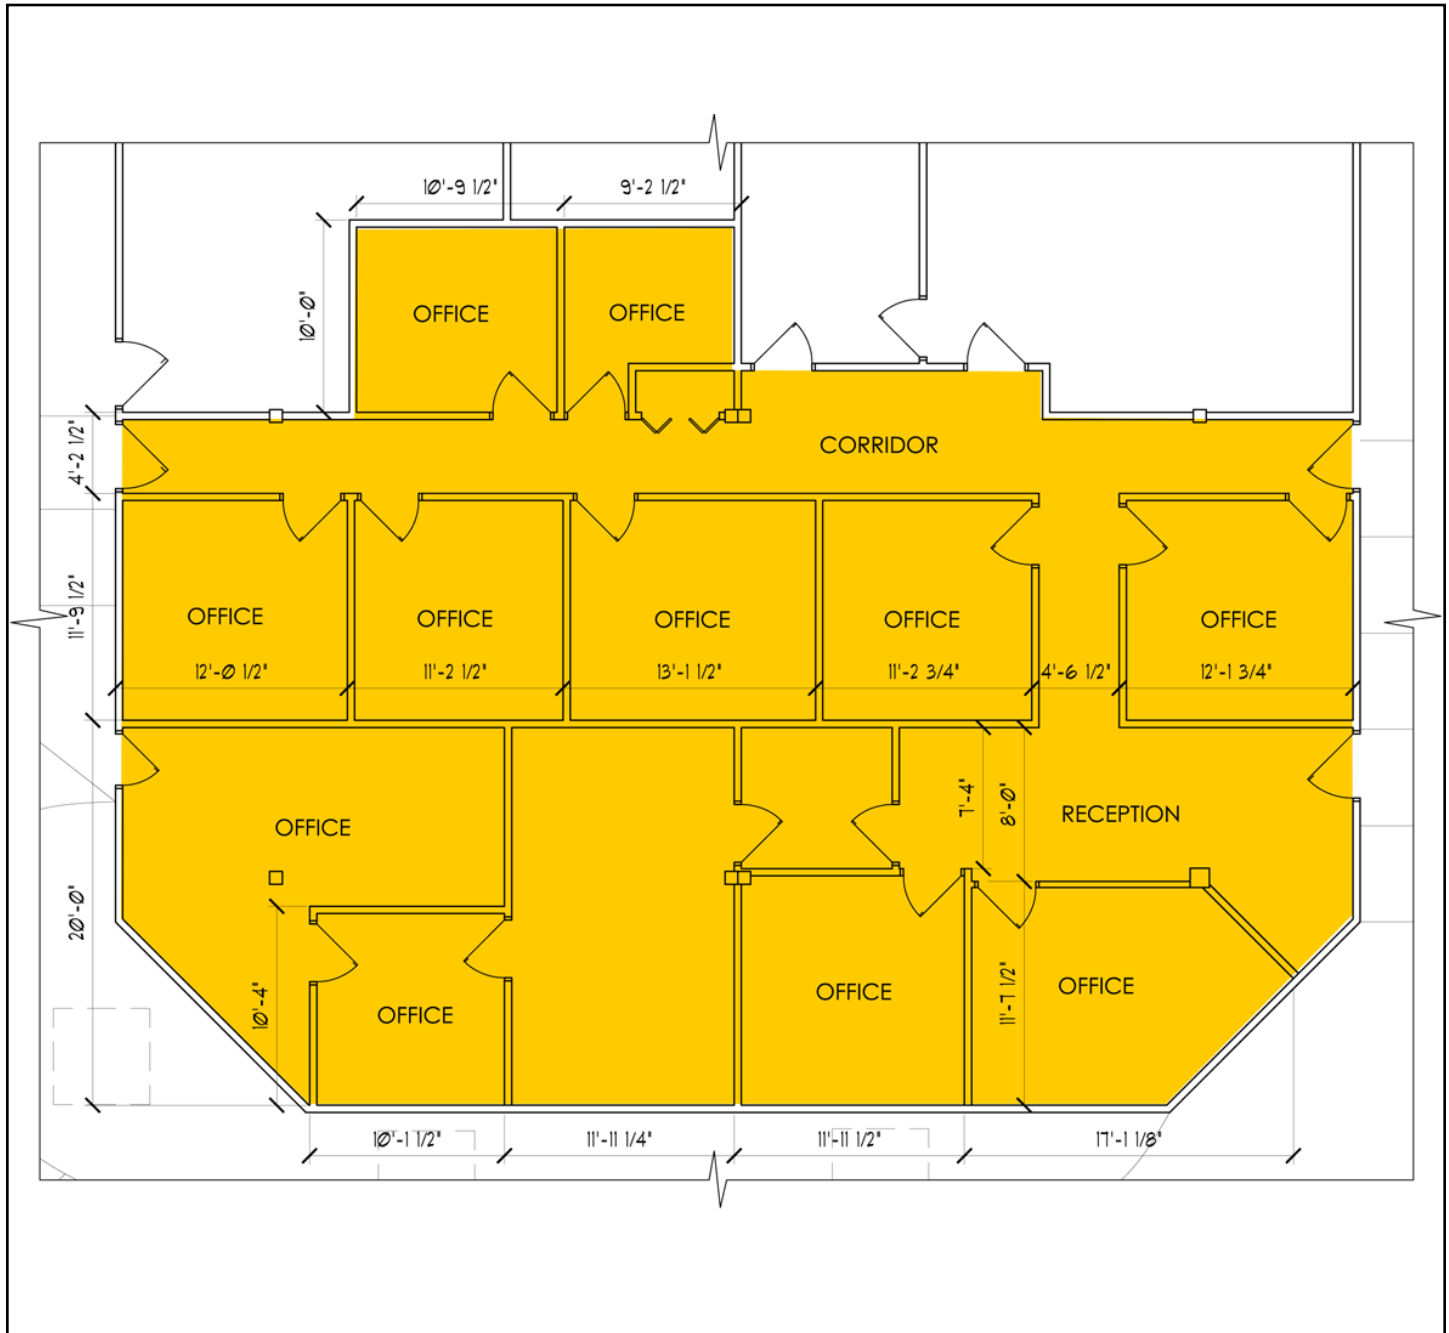

120 Bishops Way
Brookfield, WI

2,864 RSF

GRUBB & ELLIS.
Apex Commercial

Information shown herein was furnished by sources deemed reliable and is believed to be accurate, however, no warranty or representation is made as to the accuracy thereof and is subject to correction. Prices subject to change without notice.

120 Bishops Way
Brookfield, WI

2,783 RSF

Information shown herein was furnished by sources deemed reliable and is believed to be accurate, however, no warranty or representation is made as to the accuracy thereof and is subject to correction. Prices subject to change without notice.