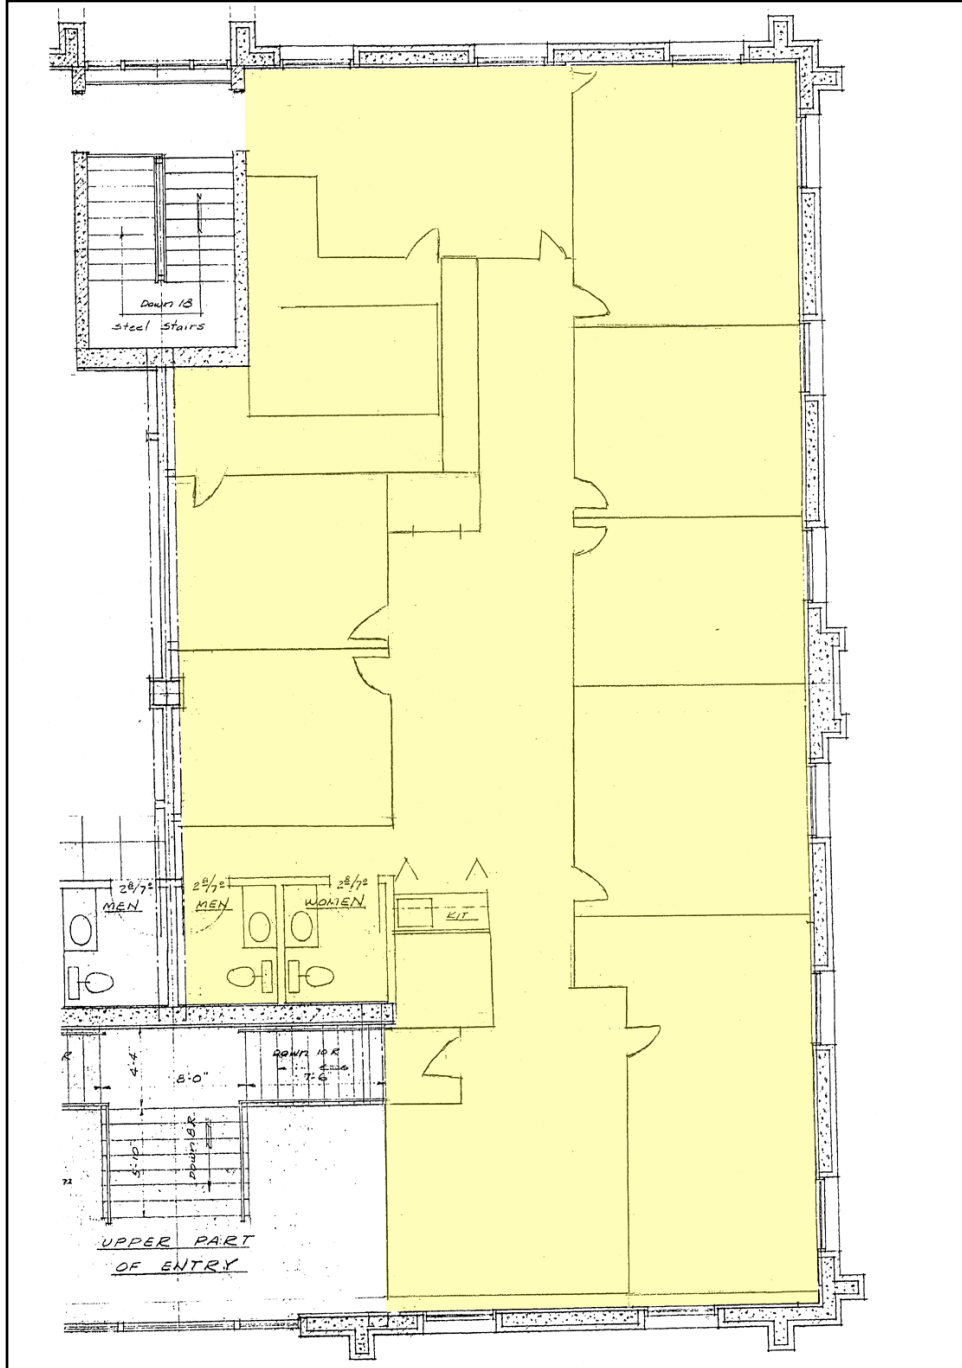

12300 W. Center Street
Wauwatosa, WI

2,502 SF

LOCAL PRESENCE GLOBAL REACH

Information shown herein was furnished by sources deemed reliable and is believed to be accurate, however, no warranty or representation is made as to the accuracy thereof and is subject to correction. Prices subject to change without notice.