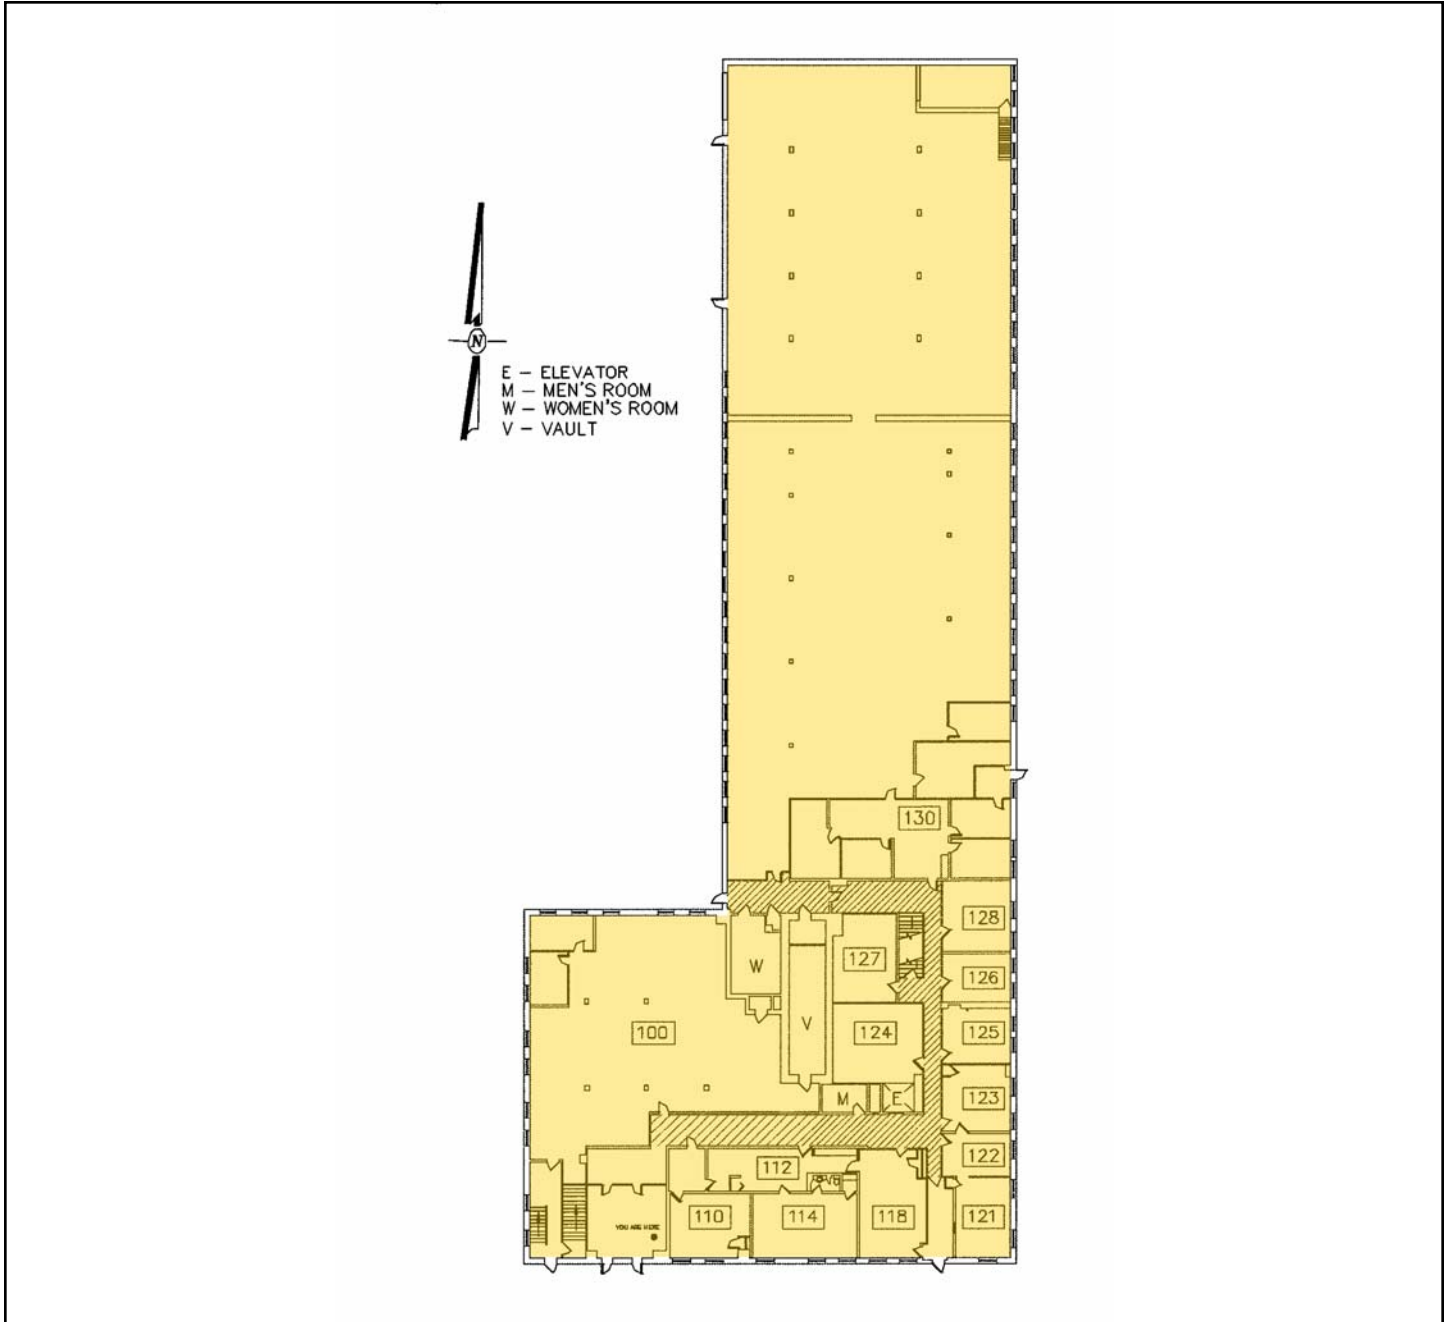

# Chase Commerce Center

3073 S. Chase Ave., Milwaukee, WI

Building #1  
First Floor

Information shown herein was furnished by sources deemed reliable and is believed to be accurate, however, no warranty or representation is made as to the accuracy thereof and is subject to correction. Prices subject to change without notice.

# Chase Commerce Center

3073 S. Chase Ave., Milwaukee, WI

Building #1  
Second Floor

Information shown herein was furnished by sources deemed reliable and is believed to be accurate, however, no warranty or representation is made as to the accuracy thereof and is subject to correction. Prices subject to change without notice.