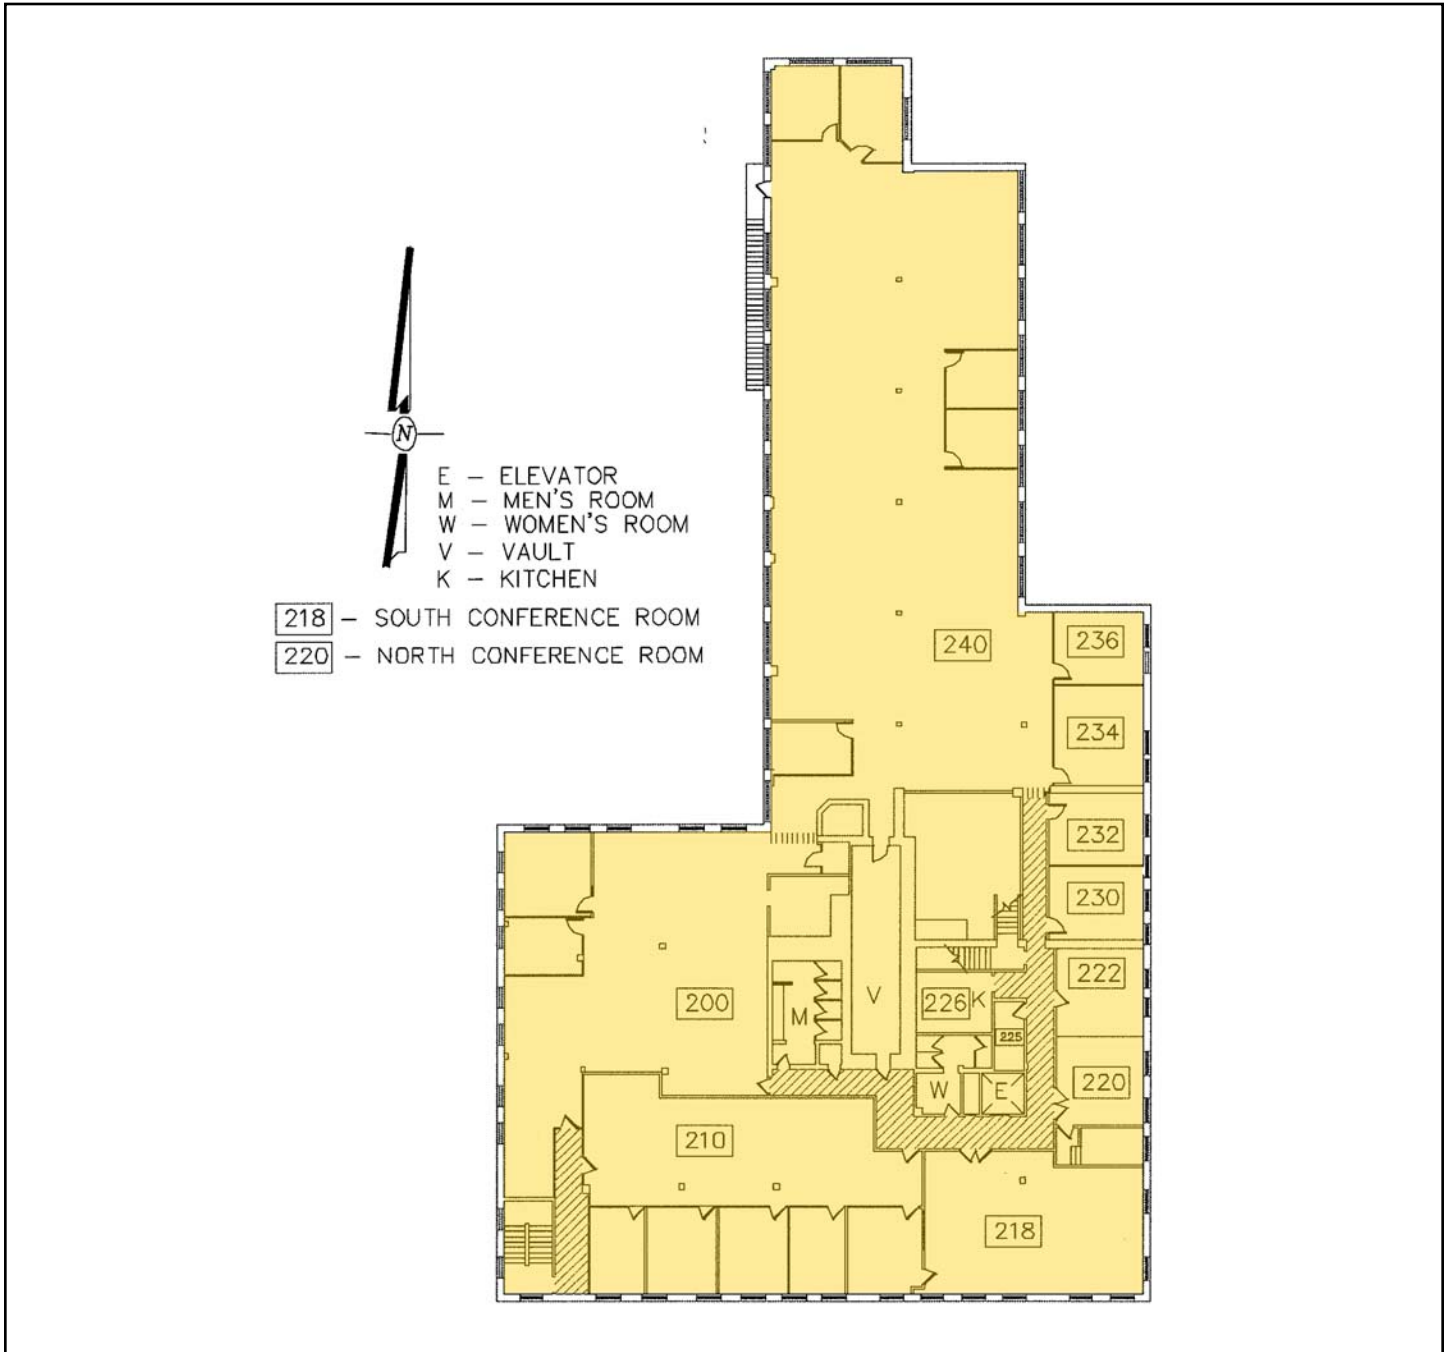

# Chase Commerce Center

3073 S. Chase Ave., Milwaukee, WI

Building #1  
First Floor

Information shown herein was furnished by sources deemed reliable and is believed to be accurate, however, no warranty or representation is made as to the accuracy thereof and is subject to correction. Prices subject to change without notice.

# Chase Commerce Center

3073 S. Chase Ave., Milwaukee, WI

Building #1  
Second Floor

Information shown herein was furnished by sources deemed reliable and is believed to be accurate, however, no warranty or representation is made as to the accuracy thereof and is subject to correction. Prices subject to change without notice.