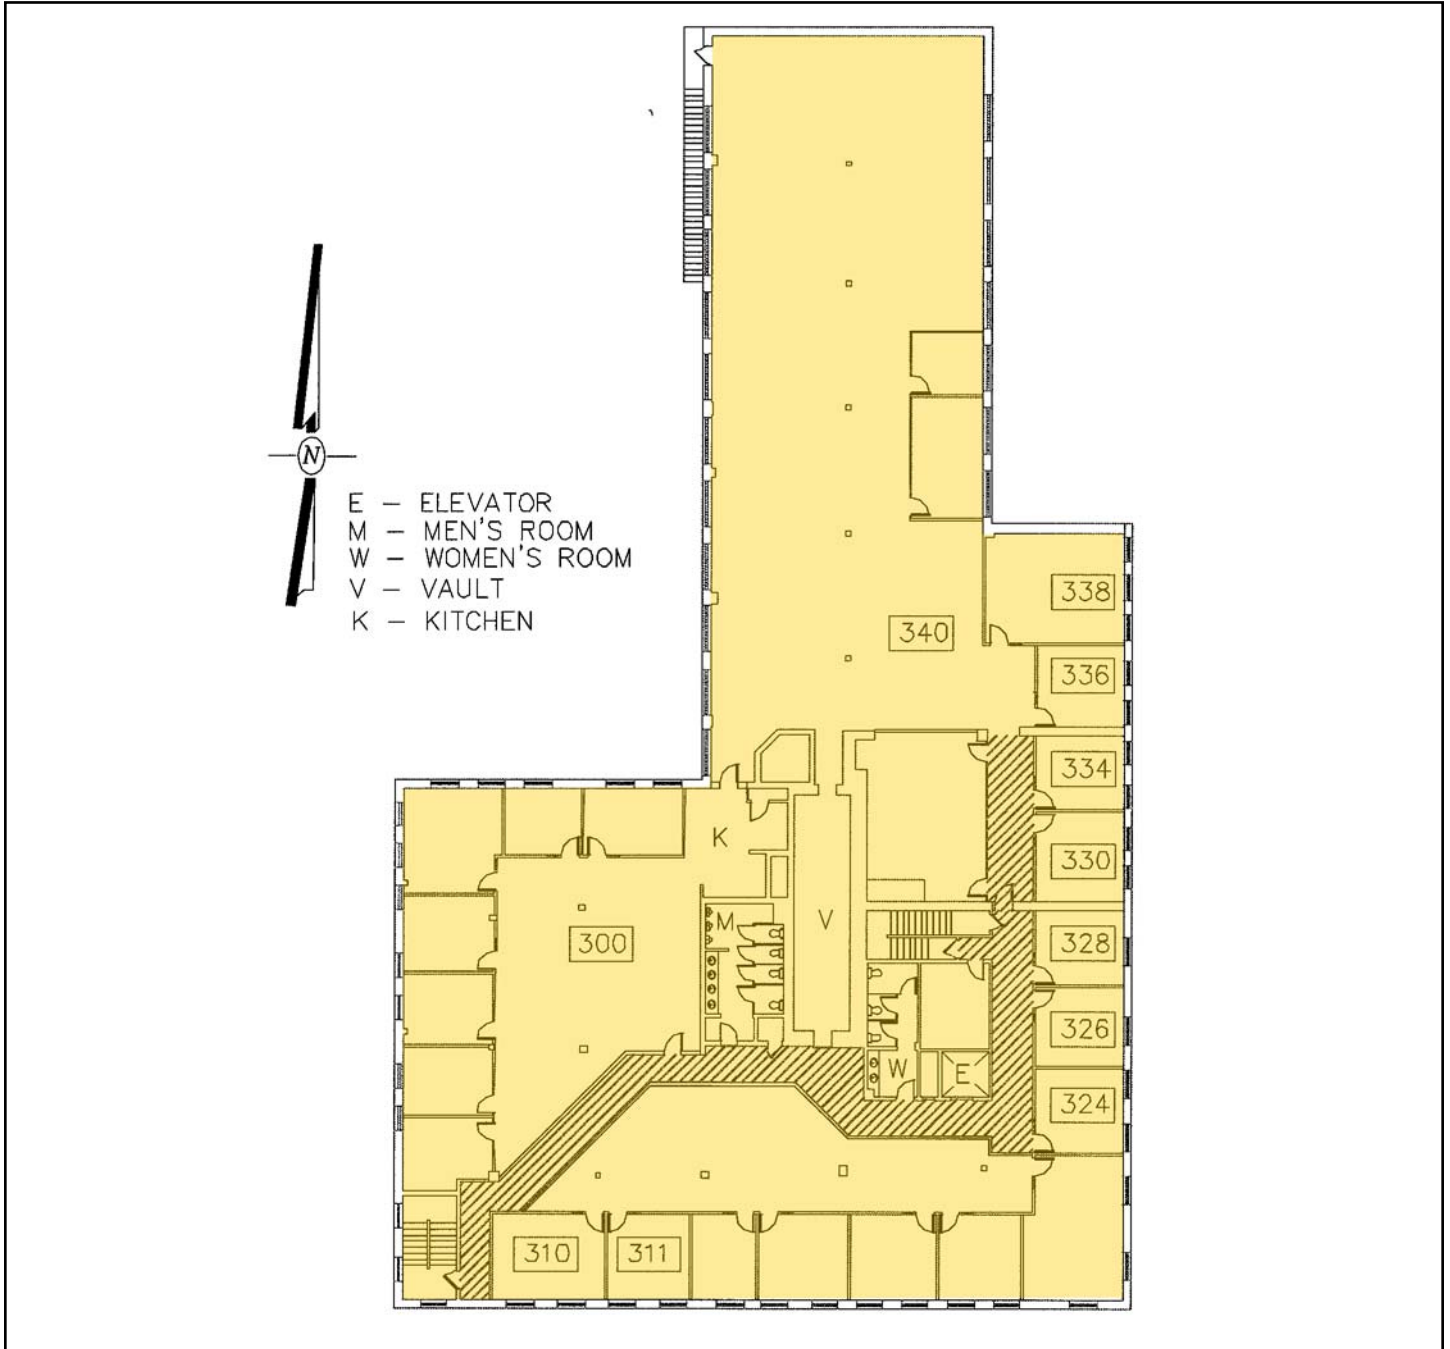

Chase Commerce Center

3073 S. Chase Ave., Milwaukee, WI

Building #1
Third Floor

Information shown herein was furnished by sources deemed reliable and is believed to be accurate, however, no warranty or representation is made as to the accuracy thereof and is subject to correction. Prices subject to change without notice.