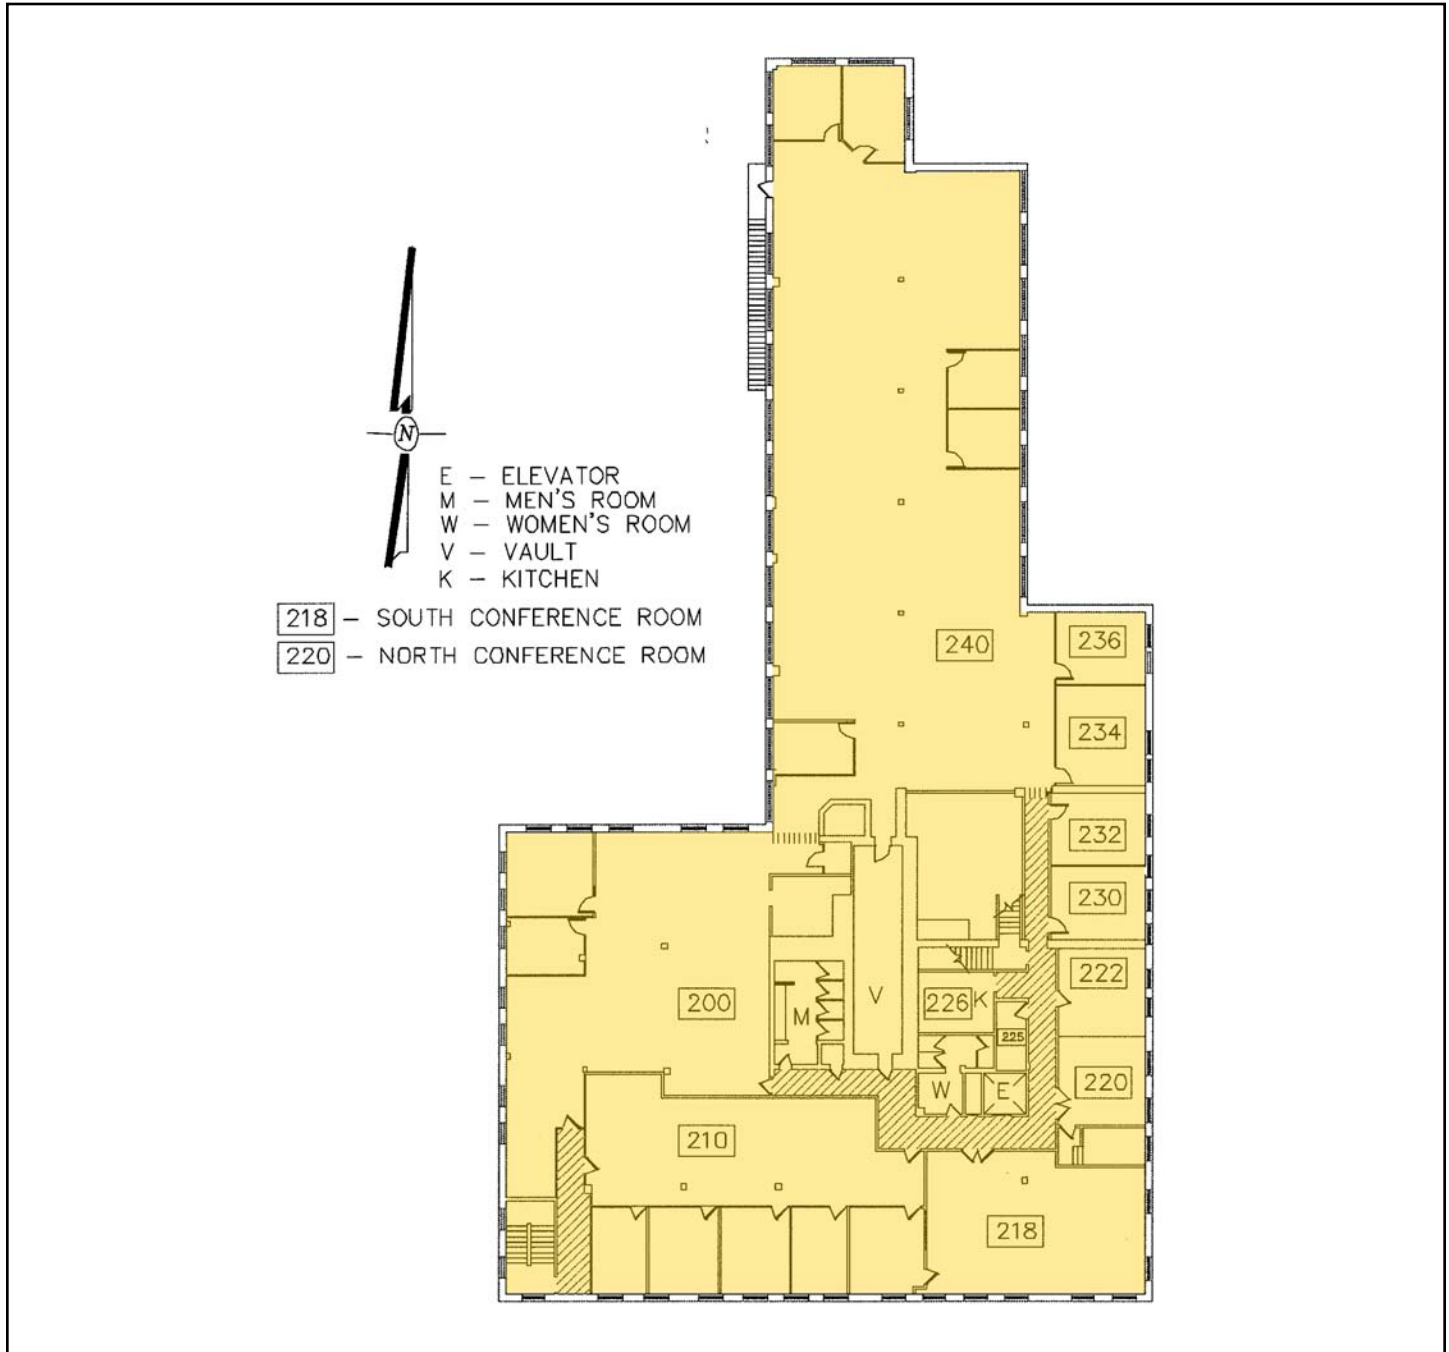

Chase Commerce Center

3073 S. Chase Ave., Milwaukee, WI

Building #1
First Floor

FROM INSIGHT TO RESULTS

Information shown herein was furnished by sources deemed reliable and is believed to be accurate, however, no warranty or representation is made as to the accuracy thereof and is subject to correction. Prices subject to change without notice.

Chase Commerce Center

3073 S. Chase Ave., Milwaukee, WI

Building #1
Second Floor

FROM INSIGHT TO RESULTS

Information shown herein was furnished by sources deemed reliable and is believed to be accurate, however, no warranty or representation is made as to the accuracy thereof and is subject to correction. Prices subject to change without notice.