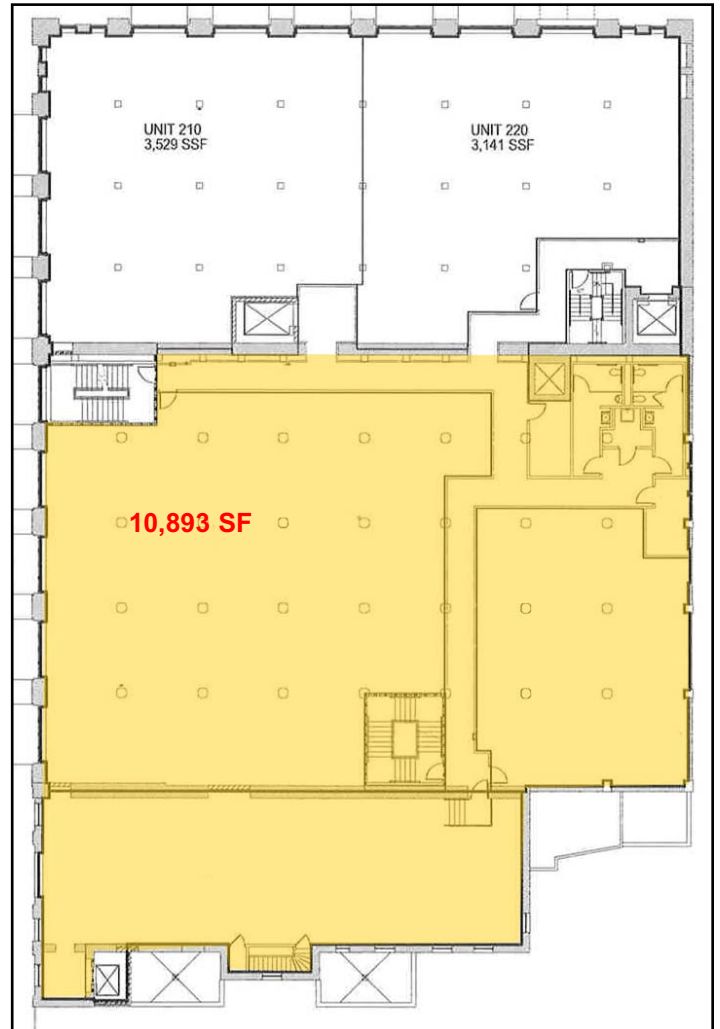

From Insight to Results

311 E. Chicago Street  
Milwaukee, WI

Unit 420  
8,563 SF

Information shown herein was furnished by sources deemed reliable and is believed to be accurate, however, no warranty or representation is made as to the accuracy thereof and is subject to correction. Prices subject to change without notice.

From Insight to Results

311 E. Chicago Street  
Milwaukee, WI

2nd & 3rd Floors  
21,790 SF Contiguous

3rd Floor Plan

2nd Floor Plan

Information shown herein was furnished by sources deemed reliable and is believed to be accurate, however, no warranty or representation is made as to the accuracy thereof and is subject to correction. Prices subject to change without notice.