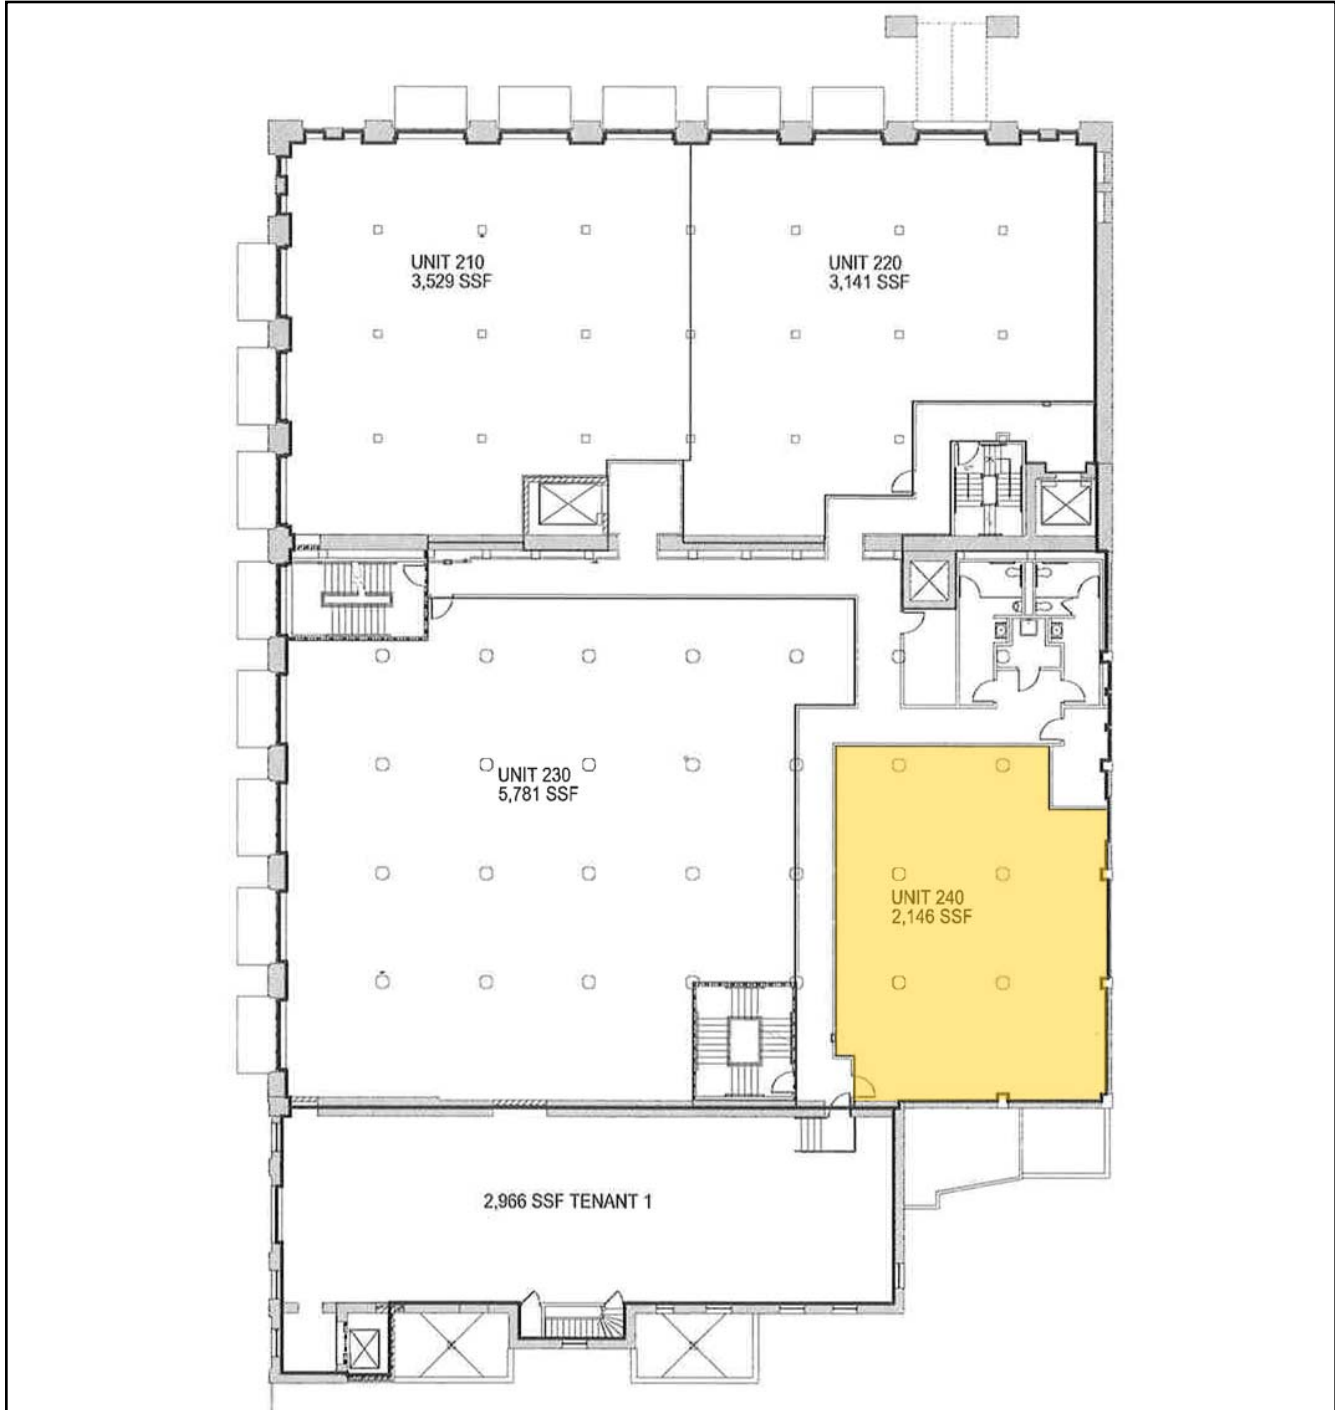

311 E. Chicago Street  
Milwaukee, WI

Unit 230  
5,781 SF

Information shown herein was furnished by sources deemed reliable and is believed to be accurate, however, no warranty or representation is made as to the accuracy thereof and is subject to correction. Prices subject to change without notice.

From Insight to Results

311 E. Chicago Street  
Milwaukee, WI

Unit 240  
2,146 SF

Information shown herein was furnished by sources deemed reliable and is believed to be accurate, however, no warranty or representation is made as to the accuracy thereof and is subject to correction. Prices subject to change without notice.

From Insight to Results

311 E. Chicago Street  
Milwaukee, WI

Unit 320  
5,786 SF

Information shown herein was furnished by sources deemed reliable and is believed to be accurate, however, no warranty or representation is made as to the accuracy thereof and is subject to correction. Prices subject to change without notice.