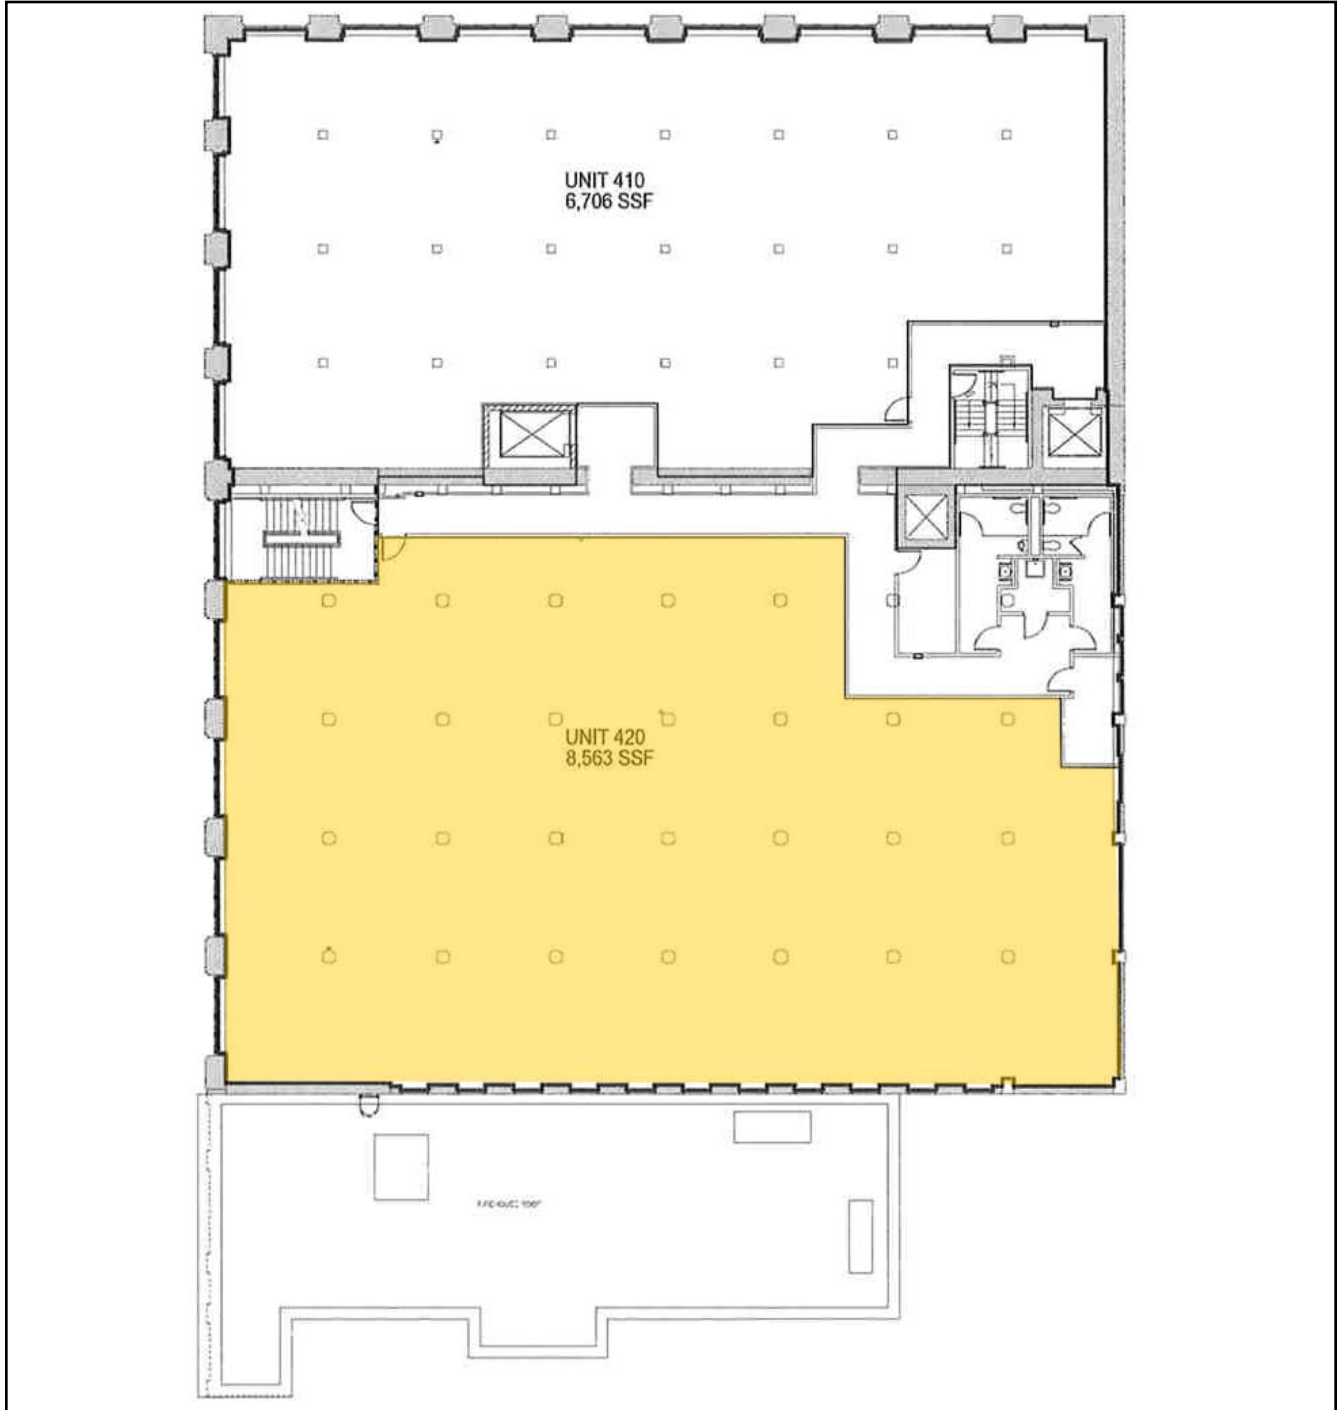

From Insight to Results

311 E. Chicago Street  
Milwaukee, WI

Unit 340  
2,107 SF

Information shown herein was furnished by sources deemed reliable and is believed to be accurate, however, no warranty or representation is made as to the accuracy thereof and is subject to correction. Prices subject to change without notice.

From Insight to Results

311 E. Chicago Street  
Milwaukee, WI

Unit 420  
8,563 SF

Information shown herein was furnished by sources deemed reliable and is believed to be accurate, however, no warranty or representation is made as to the accuracy thereof and is subject to correction. Prices subject to change without notice.

From Insight to Results

311 E. Chicago Street  
Milwaukee, WI

2nd & 3rd Floors  
21,790 SF Contiguous

3rd Floor Plan

2nd Floor Plan

Information shown herein was furnished by sources deemed reliable and is believed to be accurate, however, no warranty or representation is made as to the accuracy thereof and is subject to correction. Prices subject to change without notice.