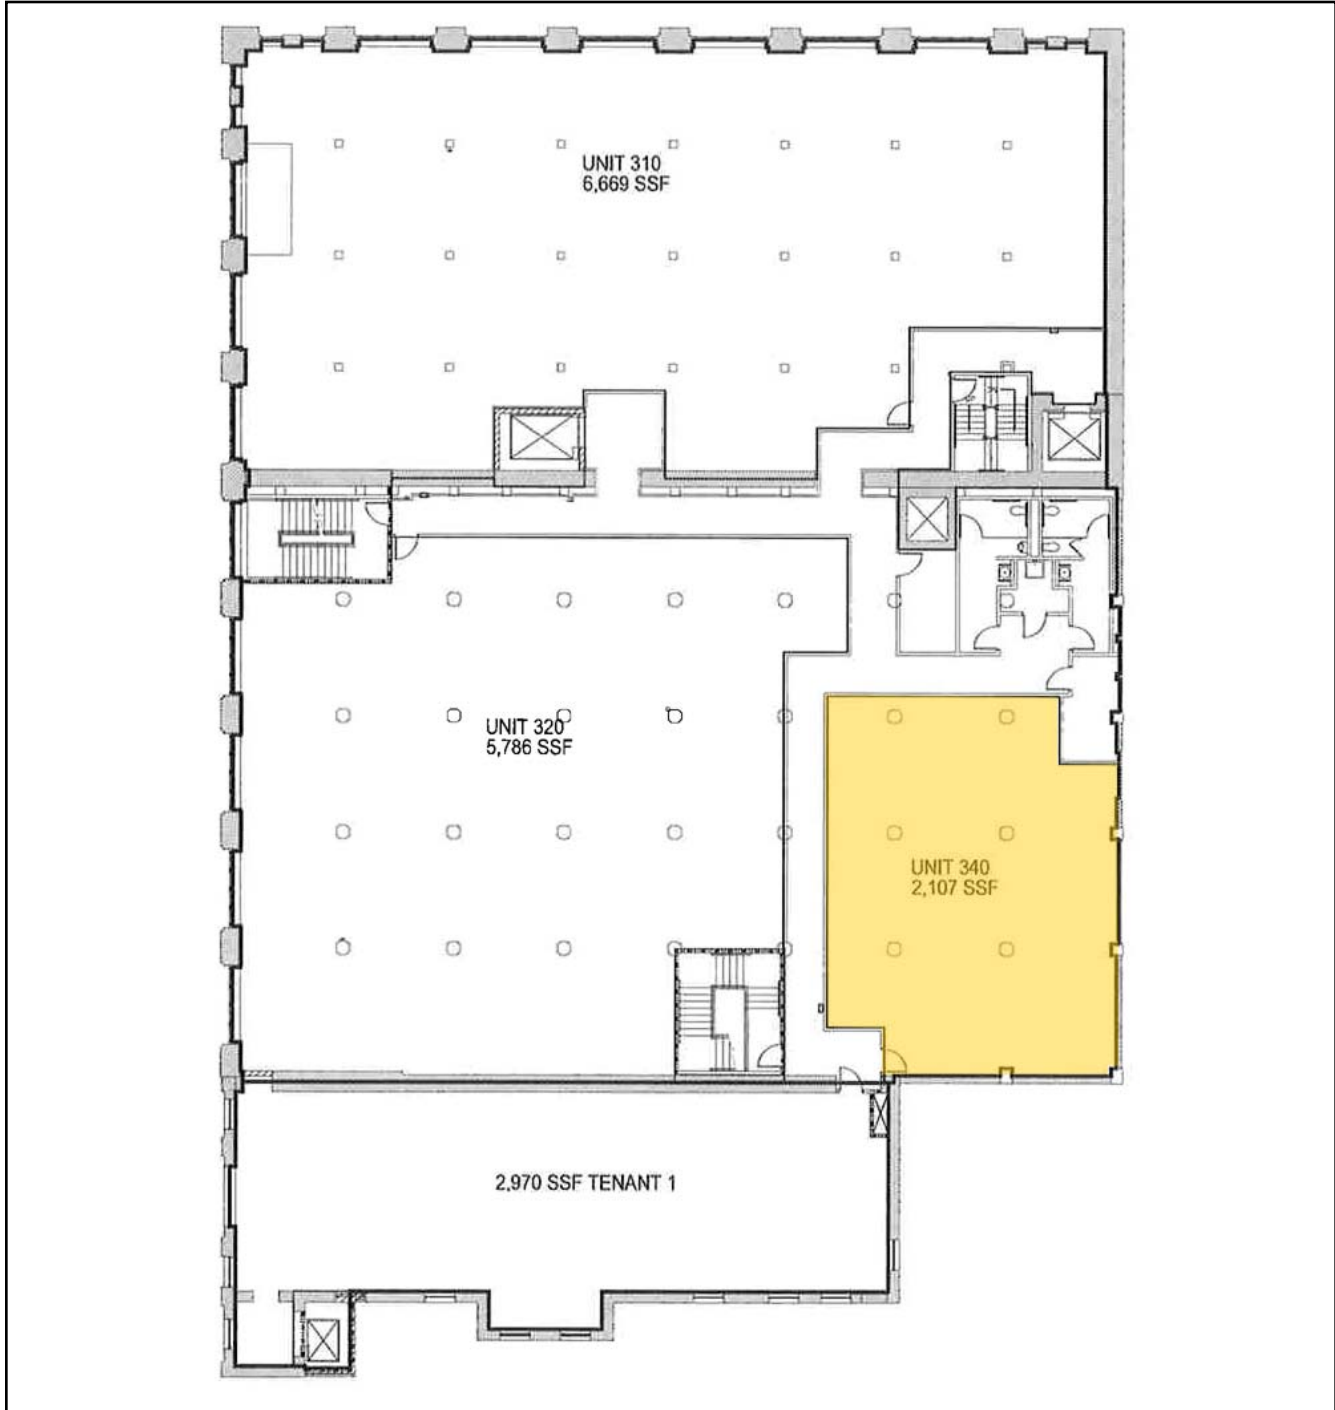

From Insight to Results

311 E. Chicago Street  
Milwaukee, WI

Unit 240  
2,146 SF

Information shown herein was furnished by sources deemed reliable and is believed to be accurate, however, no warranty or representation is made as to the accuracy thereof and is subject to correction. Prices subject to change without notice.

From Insight to Results

311 E. Chicago Street  
Milwaukee, WI

Unit 320  
5,786 SF

Information shown herein was furnished by sources deemed reliable and is believed to be accurate, however, no warranty or representation is made as to the accuracy thereof and is subject to correction. Prices subject to change without notice.

From Insight to Results

311 E. Chicago Street  
Milwaukee, WI

Unit 340  
2,107 SF

Information shown herein was furnished by sources deemed reliable and is believed to be accurate, however, no warranty or representation is made as to the accuracy thereof and is subject to correction. Prices subject to change without notice.