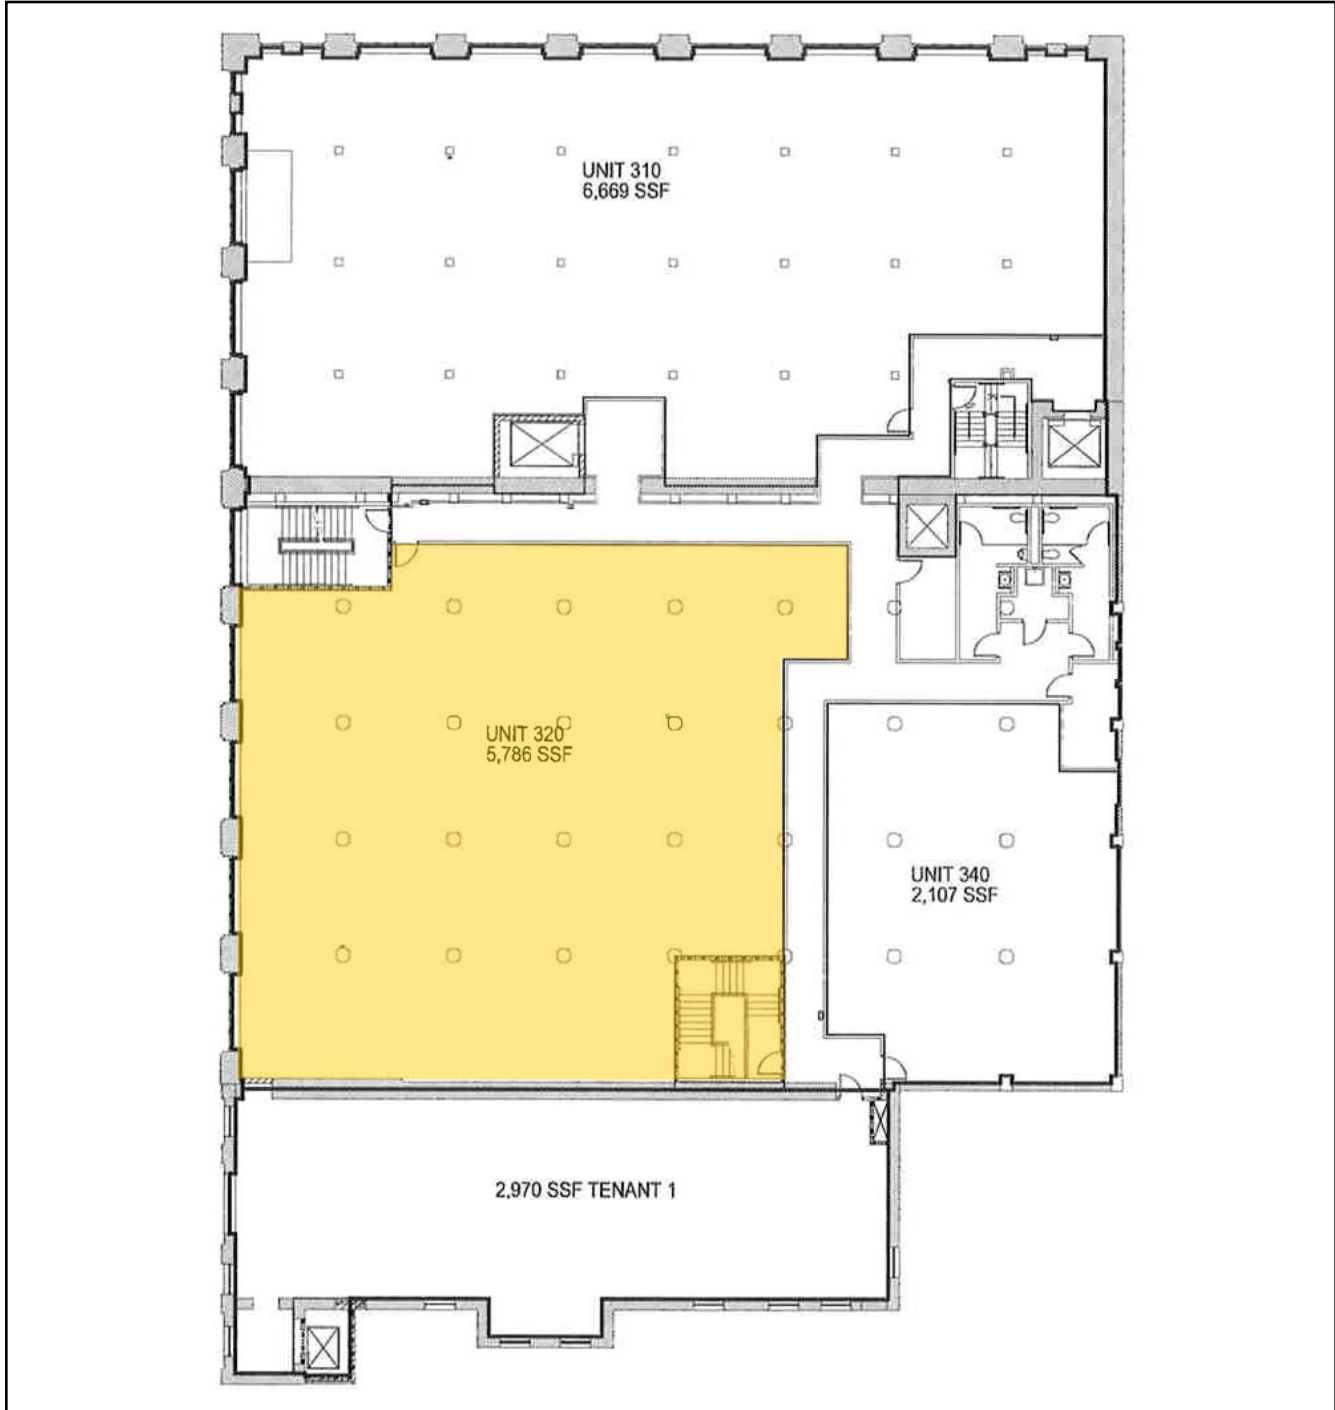

311 E. Chicago Street  
Milwaukee, WI

Unit 230  
5,781 SF

Information shown herein was furnished by sources deemed reliable and is believed to be accurate, however, no warranty or representation is made as to the accuracy thereof and is subject to correction. Prices subject to change without notice.

From Insight to Results

311 E. Chicago Street  
Milwaukee, WI

Unit 240  
2,146 SF

Information shown herein was furnished by sources deemed reliable and is believed to be accurate, however, no warranty or representation is made as to the accuracy thereof and is subject to correction. Prices subject to change without notice.

From Insight to Results

311 E. Chicago Street  
Milwaukee, WI

Unit 320  
5,786 SF

Information shown herein was furnished by sources deemed reliable and is believed to be accurate, however, no warranty or representation is made as to the accuracy thereof and is subject to correction. Prices subject to change without notice.

From Insight to Results

311 E. Chicago Street  
Milwaukee, WI

Unit 340  
2,107 SF

Information shown herein was furnished by sources deemed reliable and is believed to be accurate, however, no warranty or representation is made as to the accuracy thereof and is subject to correction. Prices subject to change without notice.