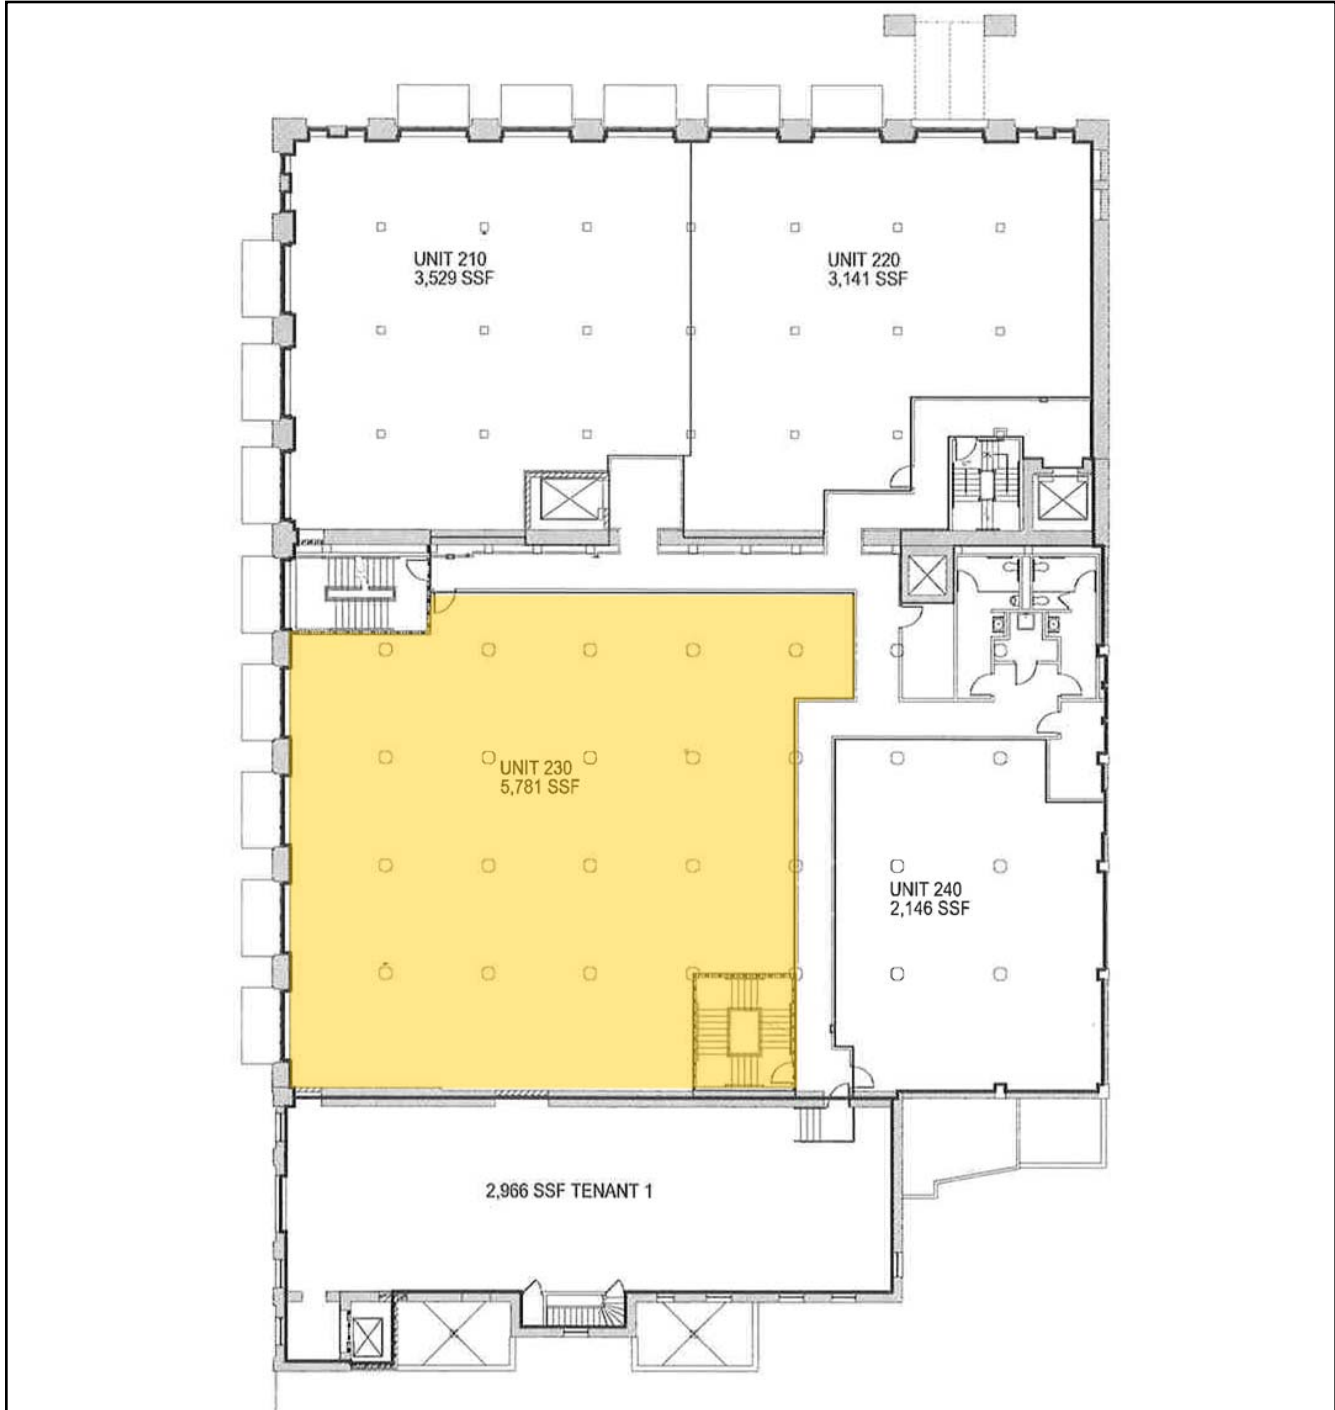

311 E. Chicago Street  
Milwaukee, WI

Unit 230  
5,781 SF

Information shown herein was furnished by sources deemed reliable and is believed to be accurate, however, no warranty or representation is made as to the accuracy thereof and is subject to correction. Prices subject to change without notice.

From Insight to Results

311 E. Chicago Street  
Milwaukee, WI

Unit 240  
2,146 SF

Information shown herein was furnished by sources deemed reliable and is believed to be accurate, however, no warranty or representation is made as to the accuracy thereof and is subject to correction. Prices subject to change without notice.

From Insight to Results

311 E. Chicago Street  
Milwaukee, WI

Unit 320  
5,786 SF

Information shown herein was furnished by sources deemed reliable and is believed to be accurate, however, no warranty or representation is made as to the accuracy thereof and is subject to correction. Prices subject to change without notice.