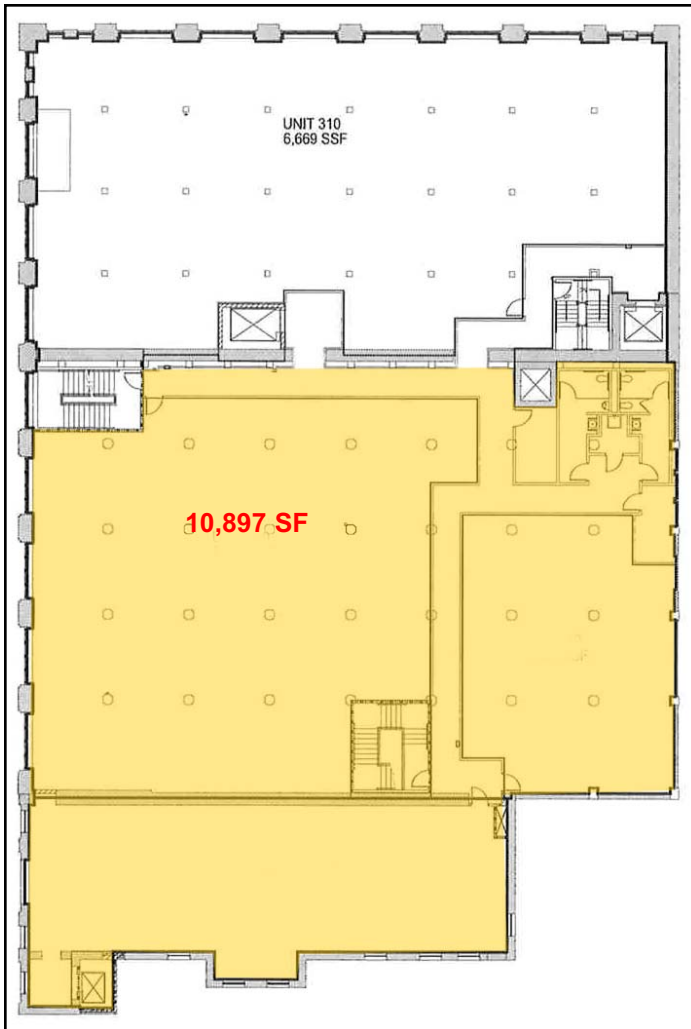

From Insight to Results

311 E. Chicago Street  
Milwaukee, WI

Unit 340  
2,107 SF

Information shown herein was furnished by sources deemed reliable and is believed to be accurate, however, no warranty or representation is made as to the accuracy thereof and is subject to correction. Prices subject to change without notice.

From Insight to Results

311 E. Chicago Street  
Milwaukee, WI

Unit 420  
8,563 SF

Information shown herein was furnished by sources deemed reliable and is believed to be accurate, however, no warranty or representation is made as to the accuracy thereof and is subject to correction. Prices subject to change without notice.

From Insight to Results

311 E. Chicago Street  
Milwaukee, WI

2nd & 3rd Floors  
21,790 SF Contiguous

3rd Floor Plan

2nd Floor Plan

Information shown herein was furnished by sources deemed reliable and is believed to be accurate, however, no warranty or representation is made as to the accuracy thereof and is subject to correction. Prices subject to change without notice.