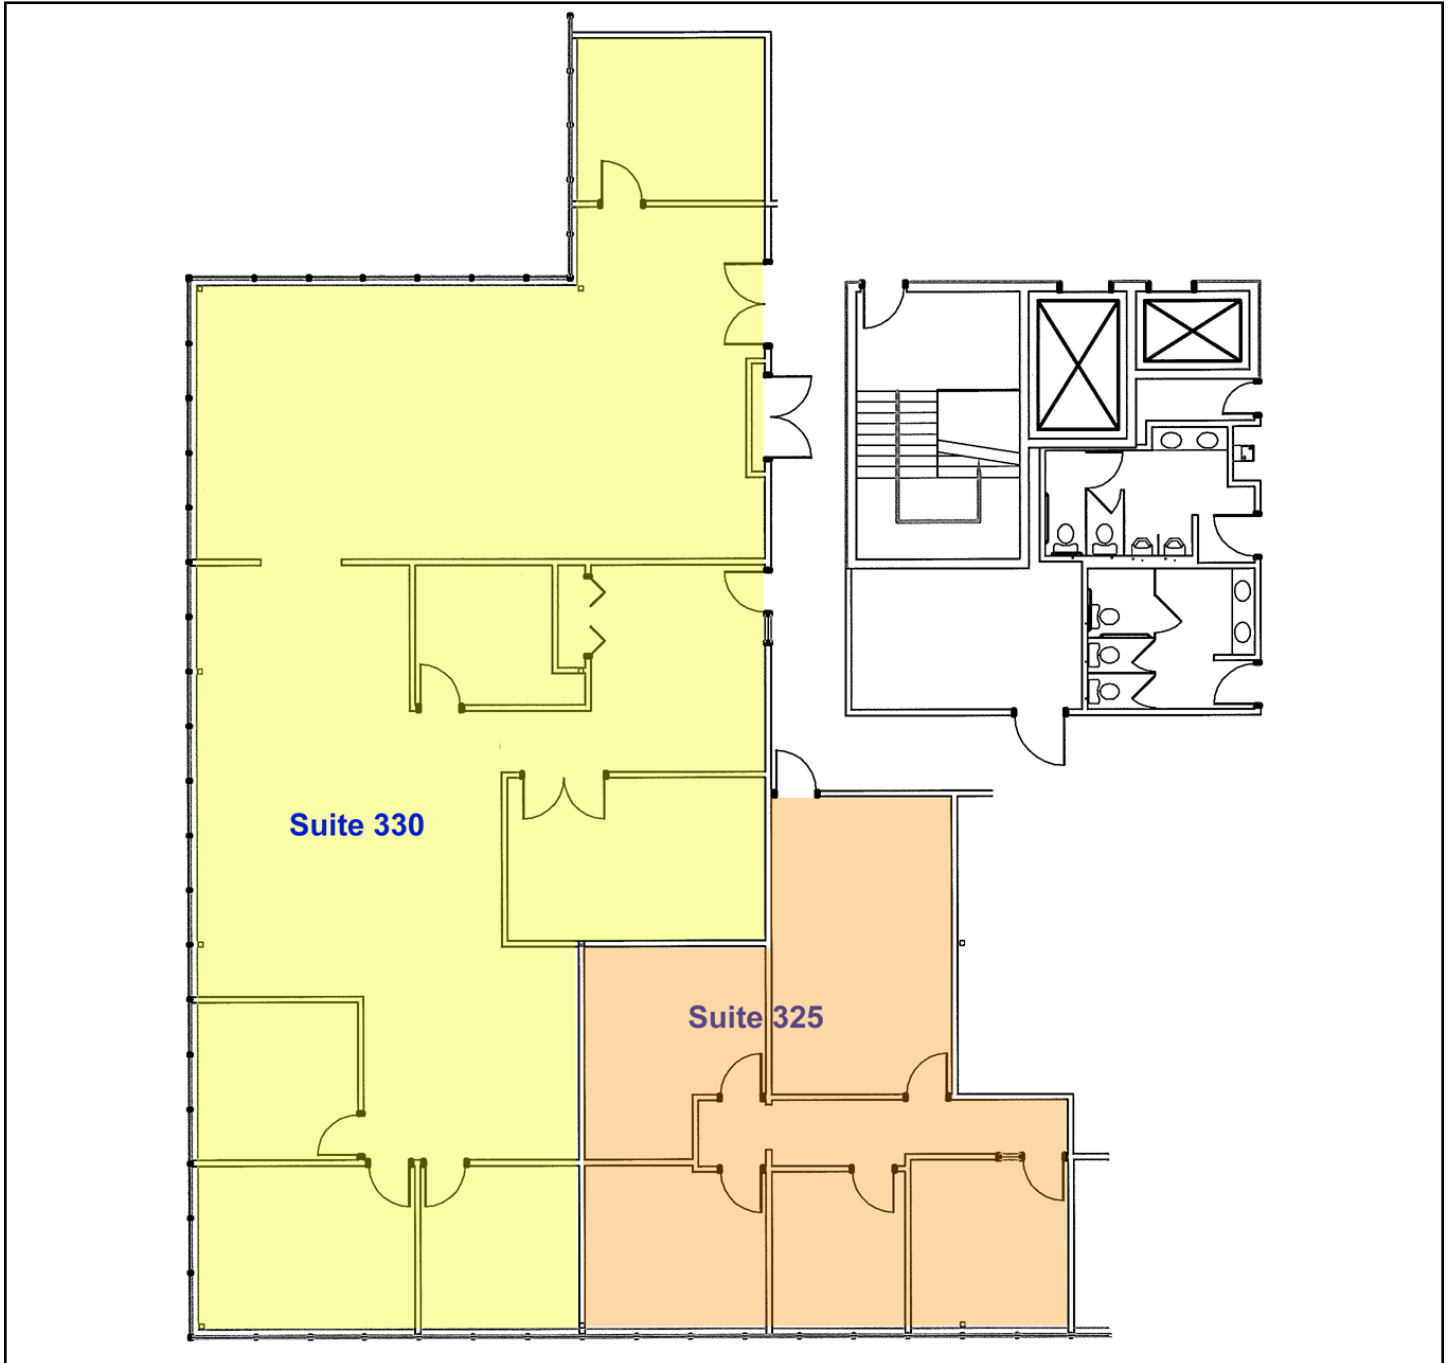

5007 S. Howell Avenue  
Milwaukee, WI

Suite 210  
2,570 RSF

**GRUBB & ELLIS.**  
Apex Commercial

**LOCAL PRESENCE GLOBAL REACH**

Information shown herein was furnished by sources deemed reliable and is believed to be accurate, however, no warranty or representation is made as to the accuracy thereof and is subject to correction. Prices subject to change without notice.

5007 S. Howell Avenue  
Milwaukee, WI

Suite 325 1,252 RSF  
Suite 330 3,637 RSF  
4,889 RSF Contiguous

**GRUBB & ELLIS**  
Apex Commercial

**LOCAL PRESENCE GLOBAL REACH**

Information shown herein was furnished by sources deemed reliable and is believed to be accurate, however, no warranty or representation is made as to the accuracy thereof and is subject to correction. Prices subject to change without notice.