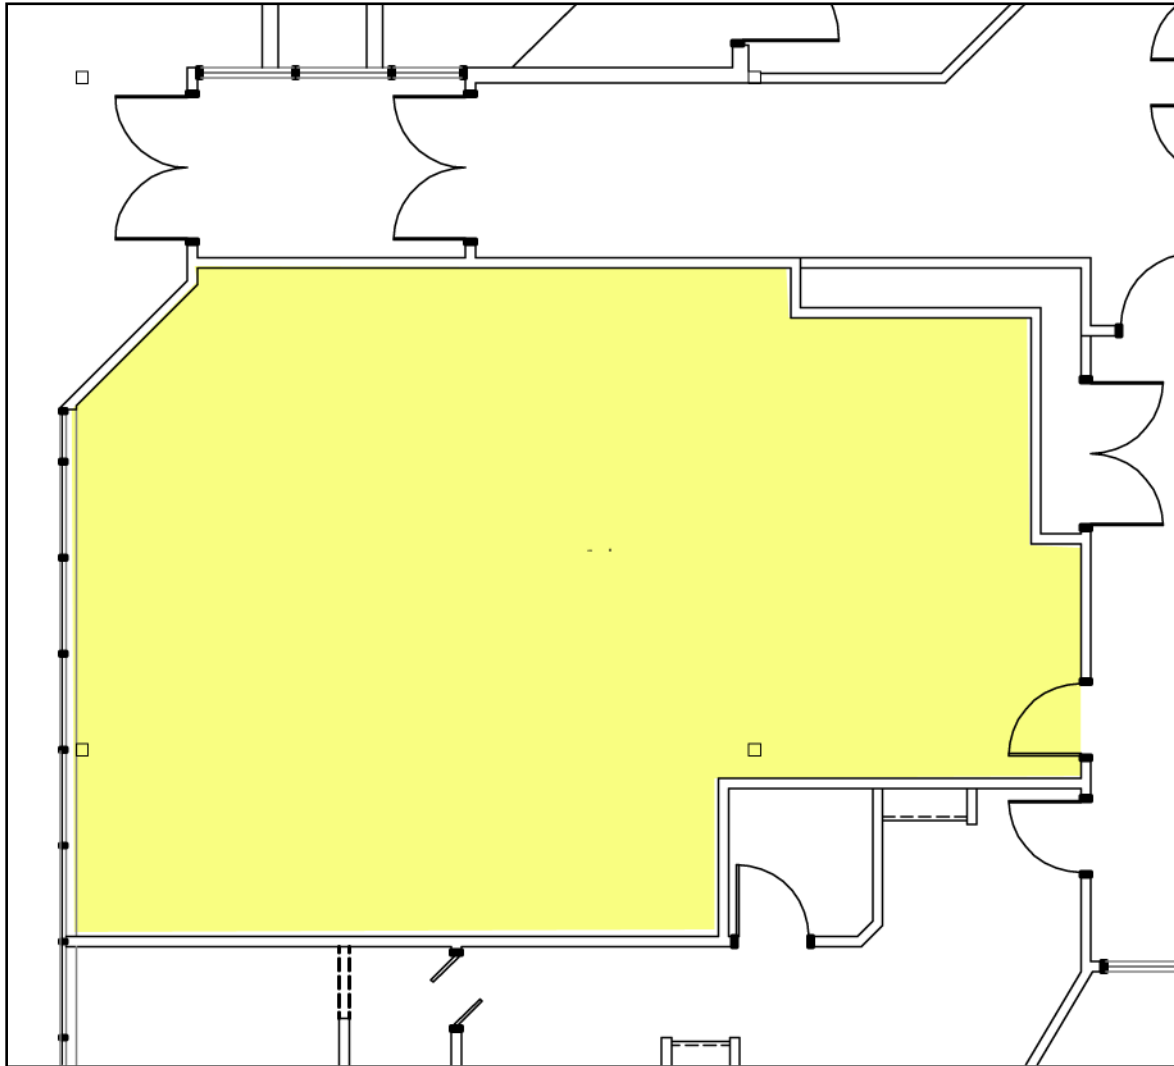

5007 S. Howell Avenue  
Milwaukee, WI

Suite 140  
1,220 RSF

**GRUBB & ELLIS**  
Apex Commercial

**LOCAL PRESENCE GLOBAL REACH**

Information shown herein was furnished by sources deemed reliable and is believed to be accurate, however, no warranty or representation is made as to the accuracy thereof and is subject to correction. Prices subject to change without notice.

5007 S. Howell Avenue  
Milwaukee, WI

Suite 210  
2,570 RSF

**GRUBB & ELLIS.**  
Apex Commercial

**LOCAL PRESENCE GLOBAL REACH**

Information shown herein was furnished by sources deemed reliable and is believed to be accurate, however, no warranty or representation is made as to the accuracy thereof and is subject to correction. Prices subject to change without notice.