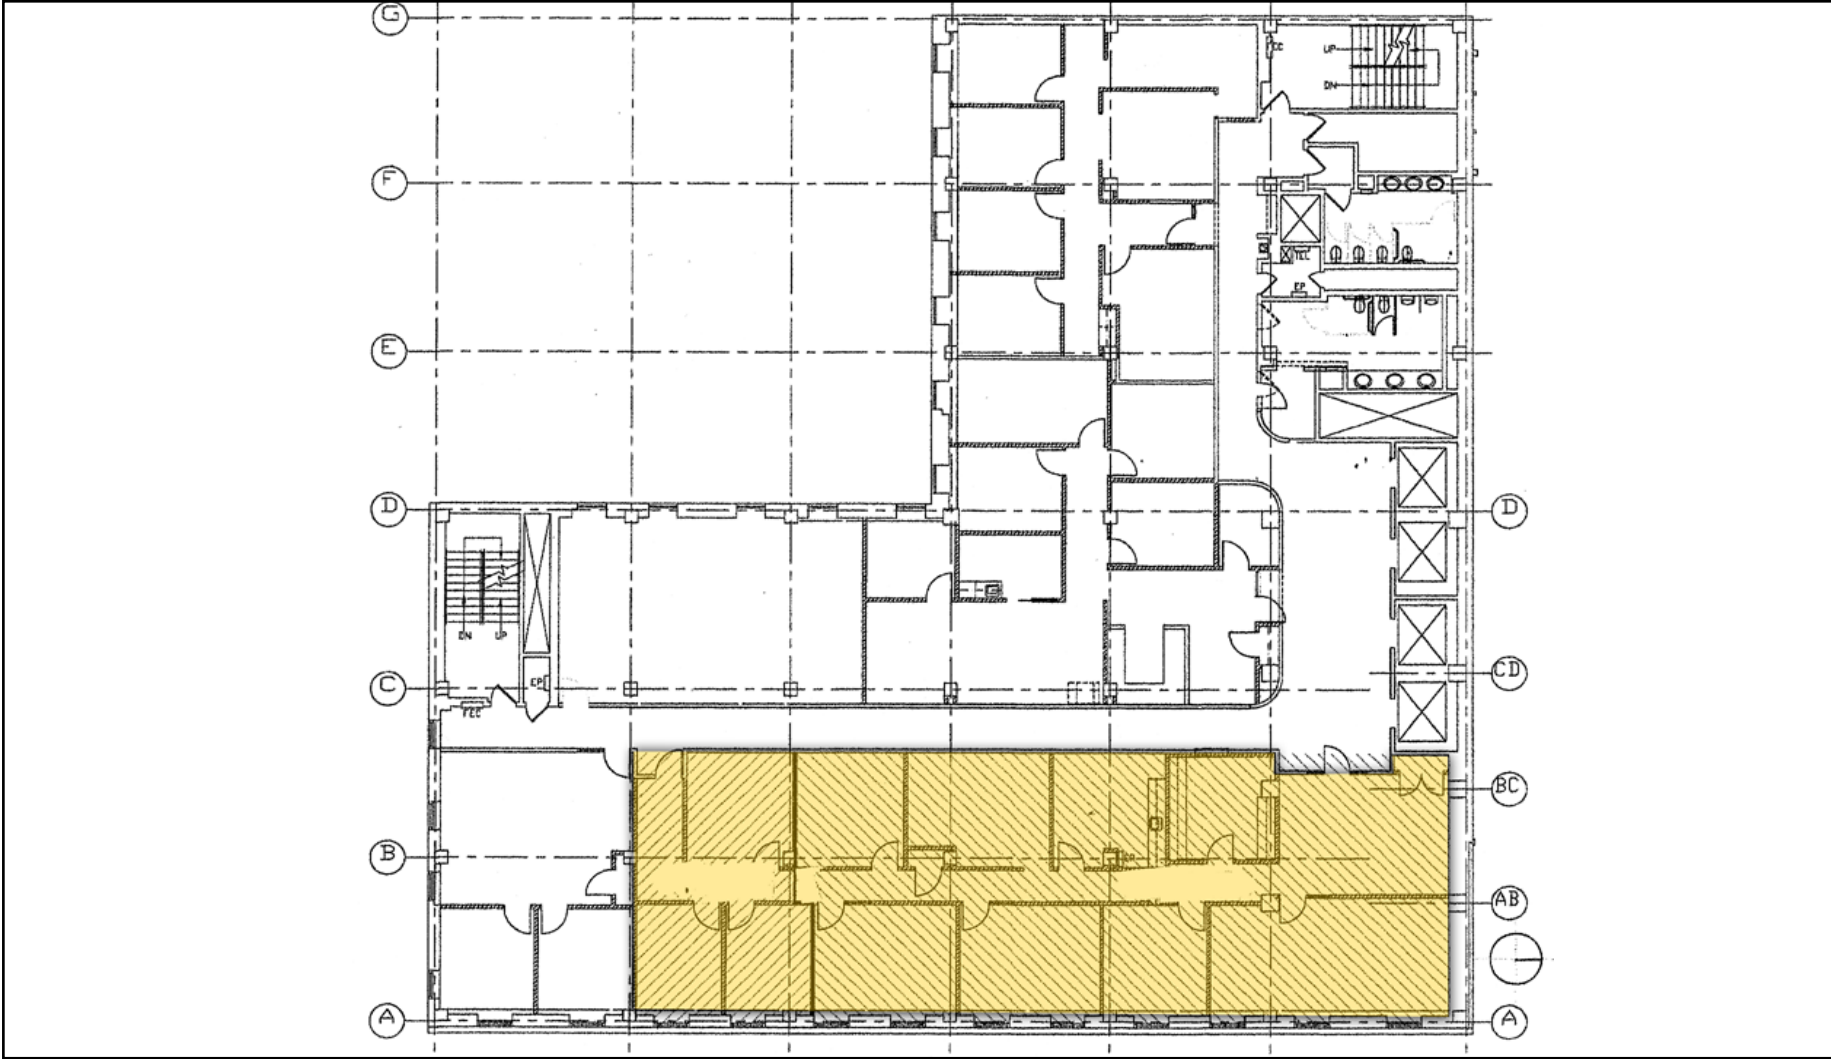

731 N. Jackson Street

Milwaukee, WI

Suite 500

3,381 SF

From Insight to Results

Information shown herein was furnished by sources deemed reliable and is believed to be accurate, however, no warranty or representation is made as to the accuracy thereof and is subject to correction. Prices subject to change without notice.

731 N. Jackson Street

Milwaukee, WI

Suite 525

848 SF

From Insight to Results

Information shown herein was furnished by sources deemed reliable and is believed to be accurate, however, no warranty or representation is made as to the accuracy thereof and is subject to correction. Prices subject to change without notice.

731 N. Jackson Street

Milwaukee, WI

Suite 600

3,425 RSF

From Insight to Results

Information shown herein was furnished by sources deemed reliable and is believed to be accurate, however, no warranty or representation is made as to the accuracy thereof and is subject to correction. Prices subject to change without notice.