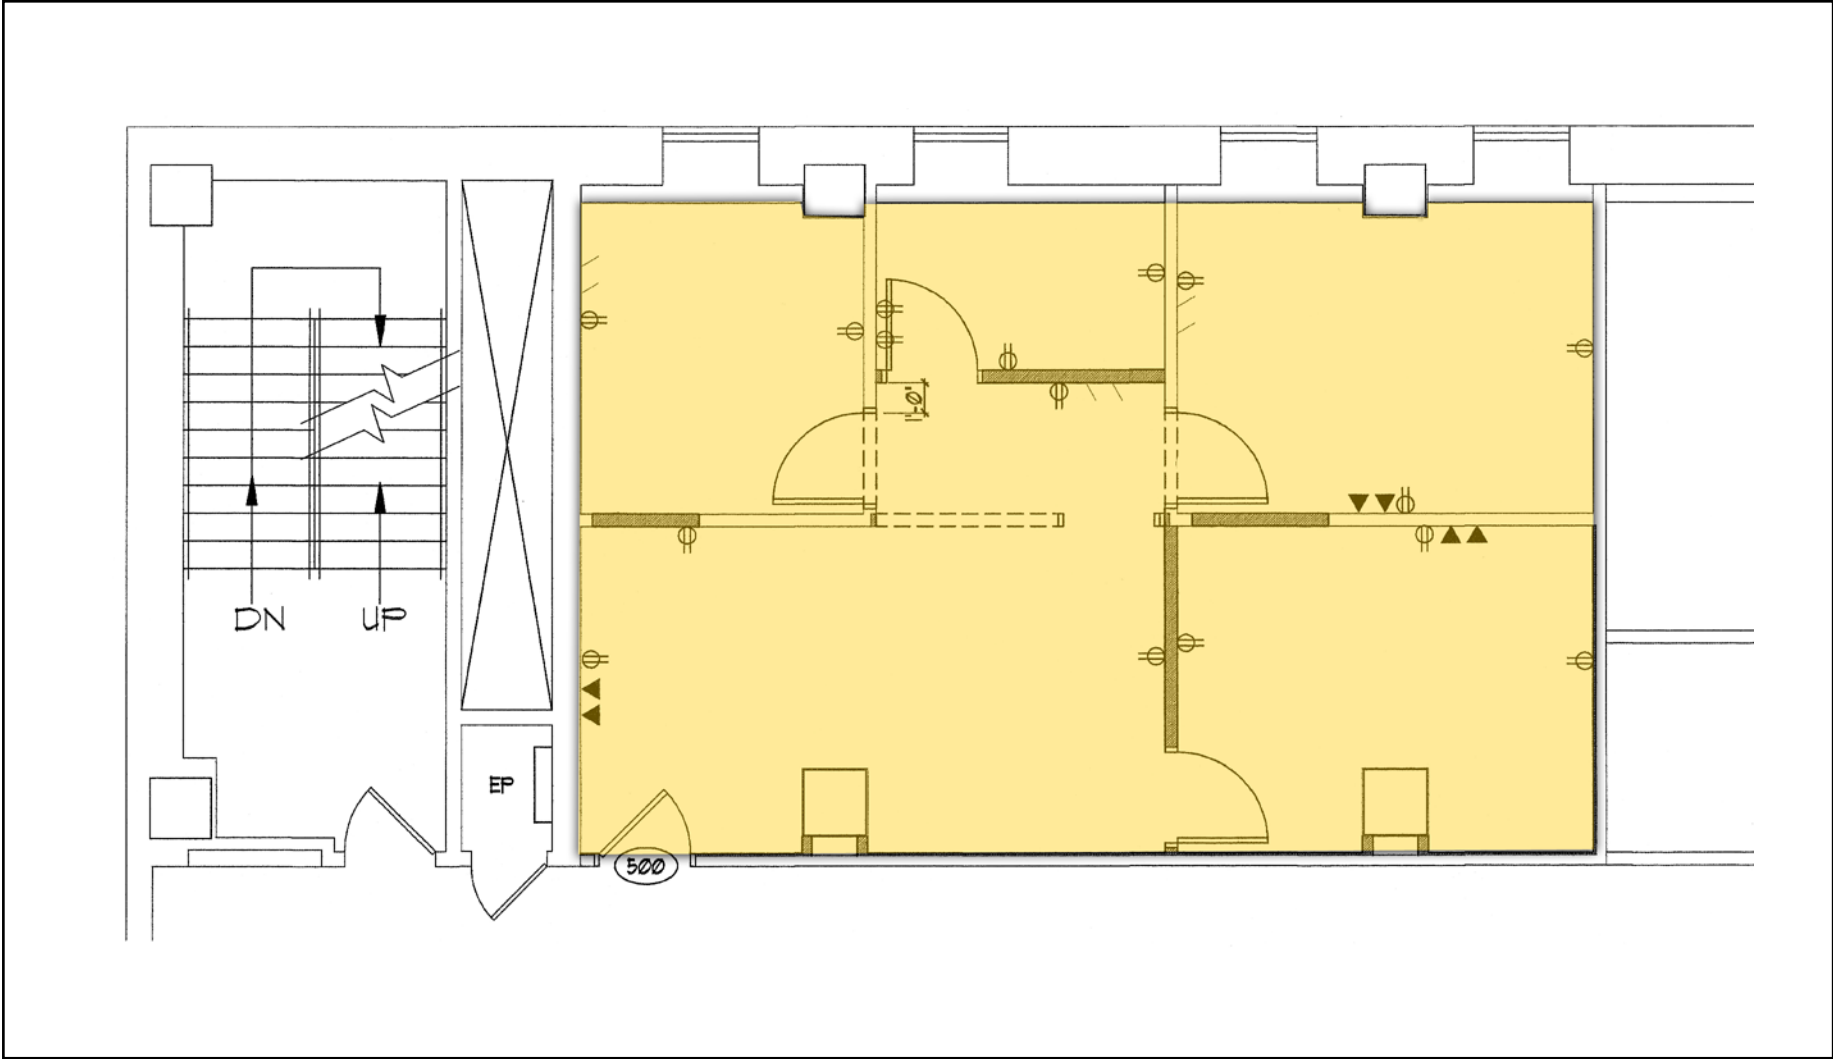

731 N. Jackson Street

Milwaukee, WI

Suite 500

3,381 SF

From Insight to Results

Information shown herein was furnished by sources deemed reliable and is believed to be accurate, however, no warranty or representation is made as to the accuracy thereof and is subject to correction. Prices subject to change without notice.

731 N. Jackson Street

Milwaukee, WI

Suite 525

848 SF

From Insight to Results

Information shown herein was furnished by sources deemed reliable and is believed to be accurate, however, no warranty or representation is made as to the accuracy thereof and is subject to correction. Prices subject to change without notice.