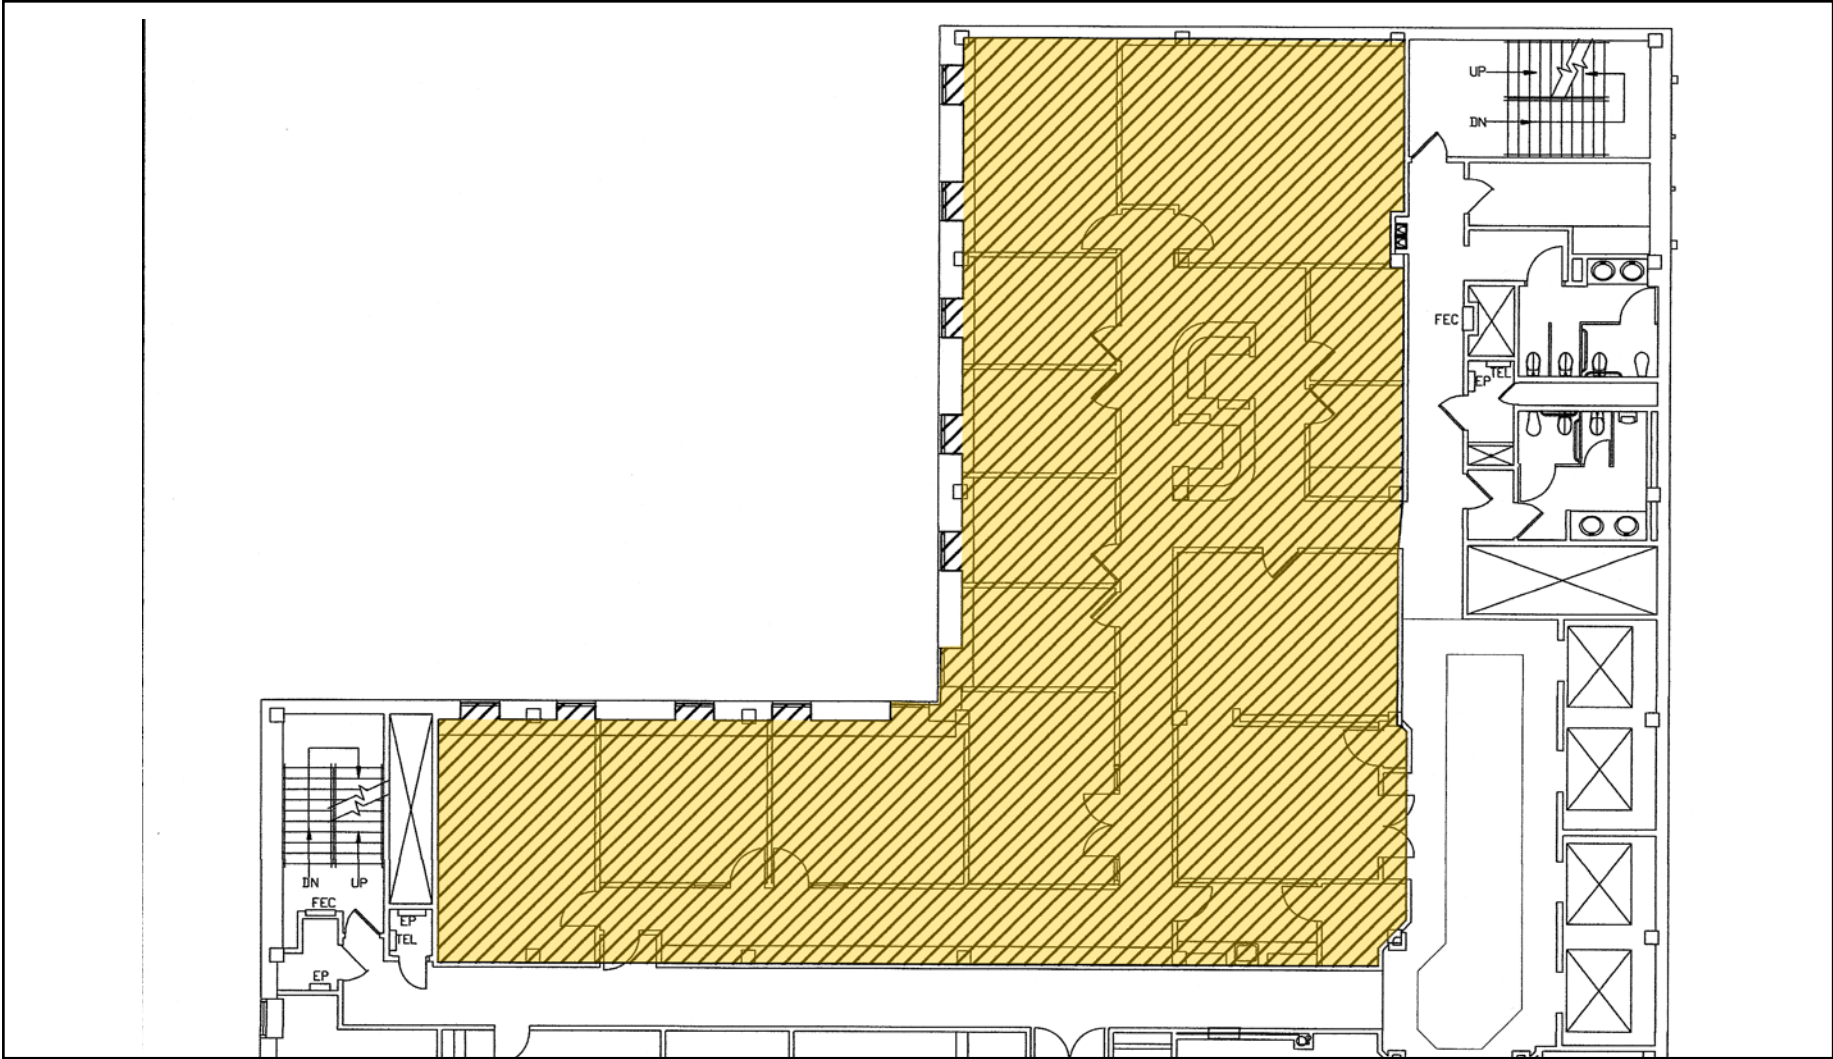

731 N. Jackson Street

Milwaukee, WI

Suite 630

910 SF

From Insight to Results

Information shown herein was furnished by sources deemed reliable and is believed to be accurate, however, no warranty or representation is made as to the accuracy thereof and is subject to correction. Prices subject to change without notice.

731 N. Jackson Street

Milwaukee, WI

Suite 800

3,153 SF

From Insight to Results

Information shown herein was furnished by sources deemed reliable and is believed to be accurate, however, no warranty or representation is made as to the accuracy thereof and is subject to correction. Prices subject to change without notice.