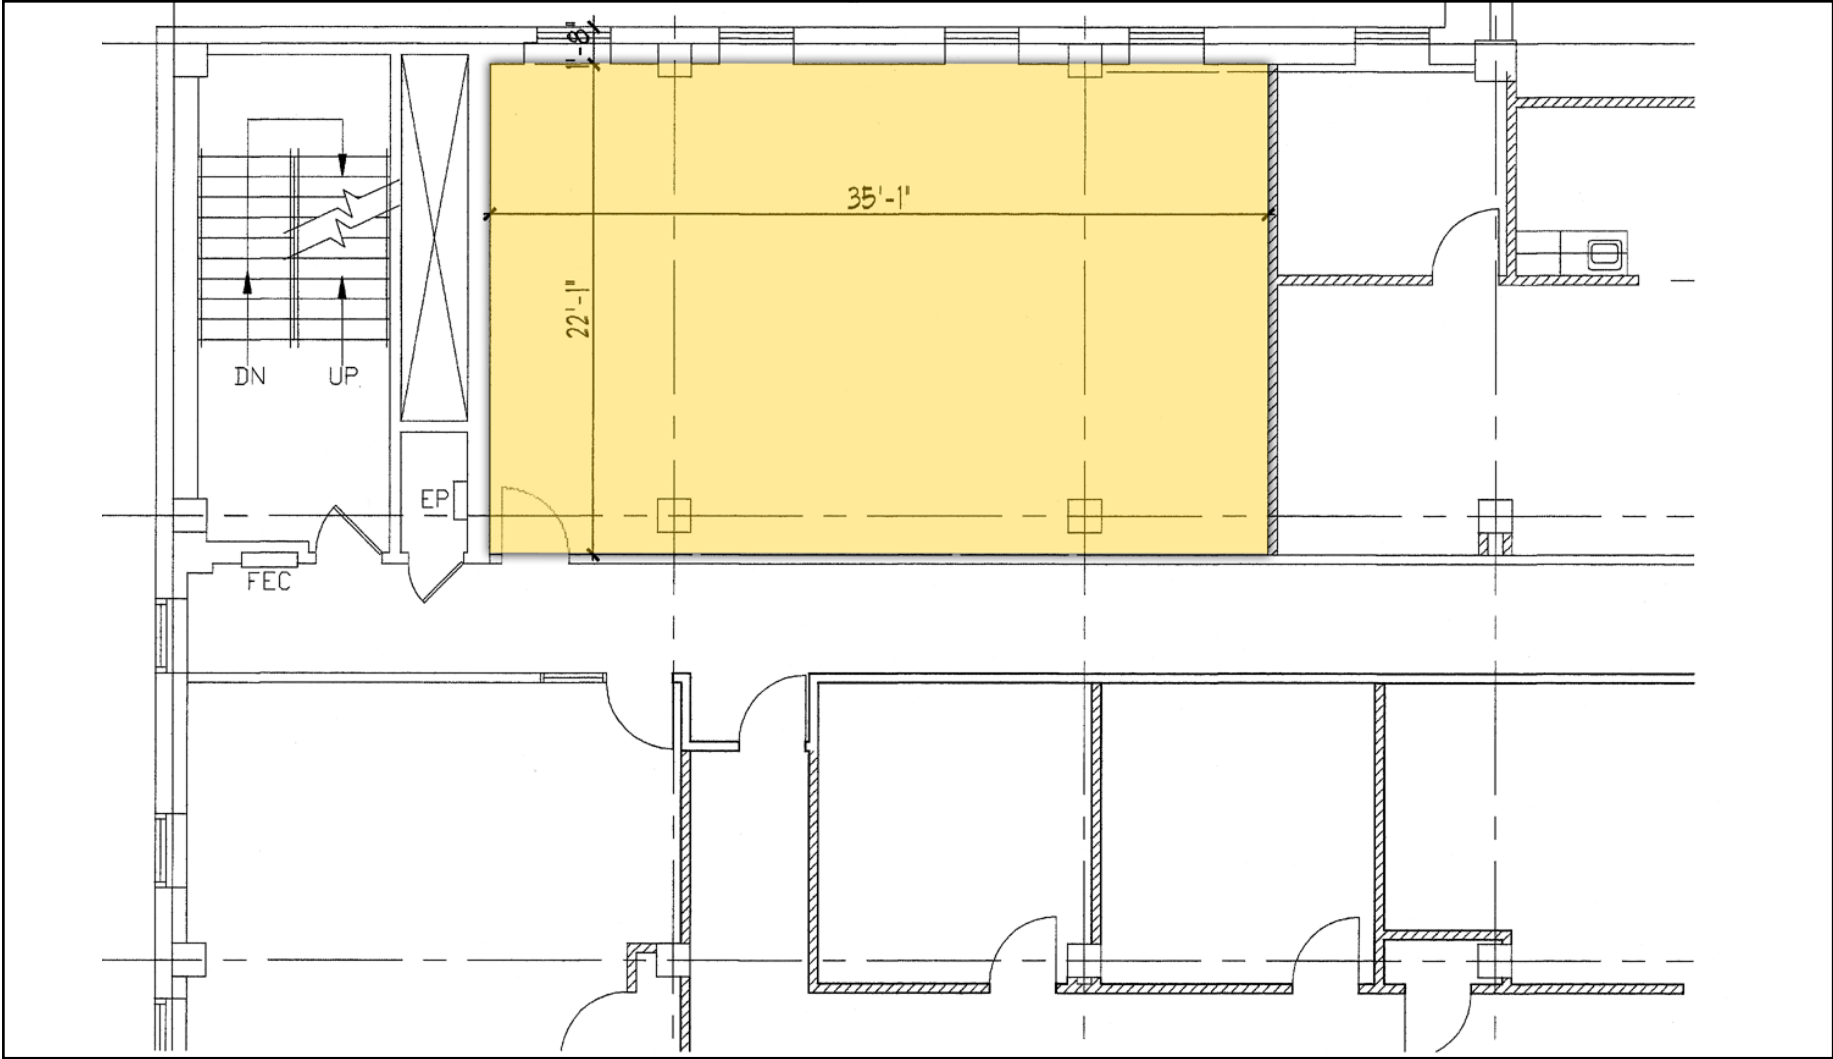

731 N. Jackson Street

Milwaukee, WI

Suite 600

3,425 RSF

From Insight to Results

Information shown herein was furnished by sources deemed reliable and is believed to be accurate, however, no warranty or representation is made as to the accuracy thereof and is subject to correction. Prices subject to change without notice.

731 N. Jackson Street

Milwaukee, WI

Suite 630

910 SF

From Insight to Results

Information shown herein was furnished by sources deemed reliable and is believed to be accurate, however, no warranty or representation is made as to the accuracy thereof and is subject to correction. Prices subject to change without notice.