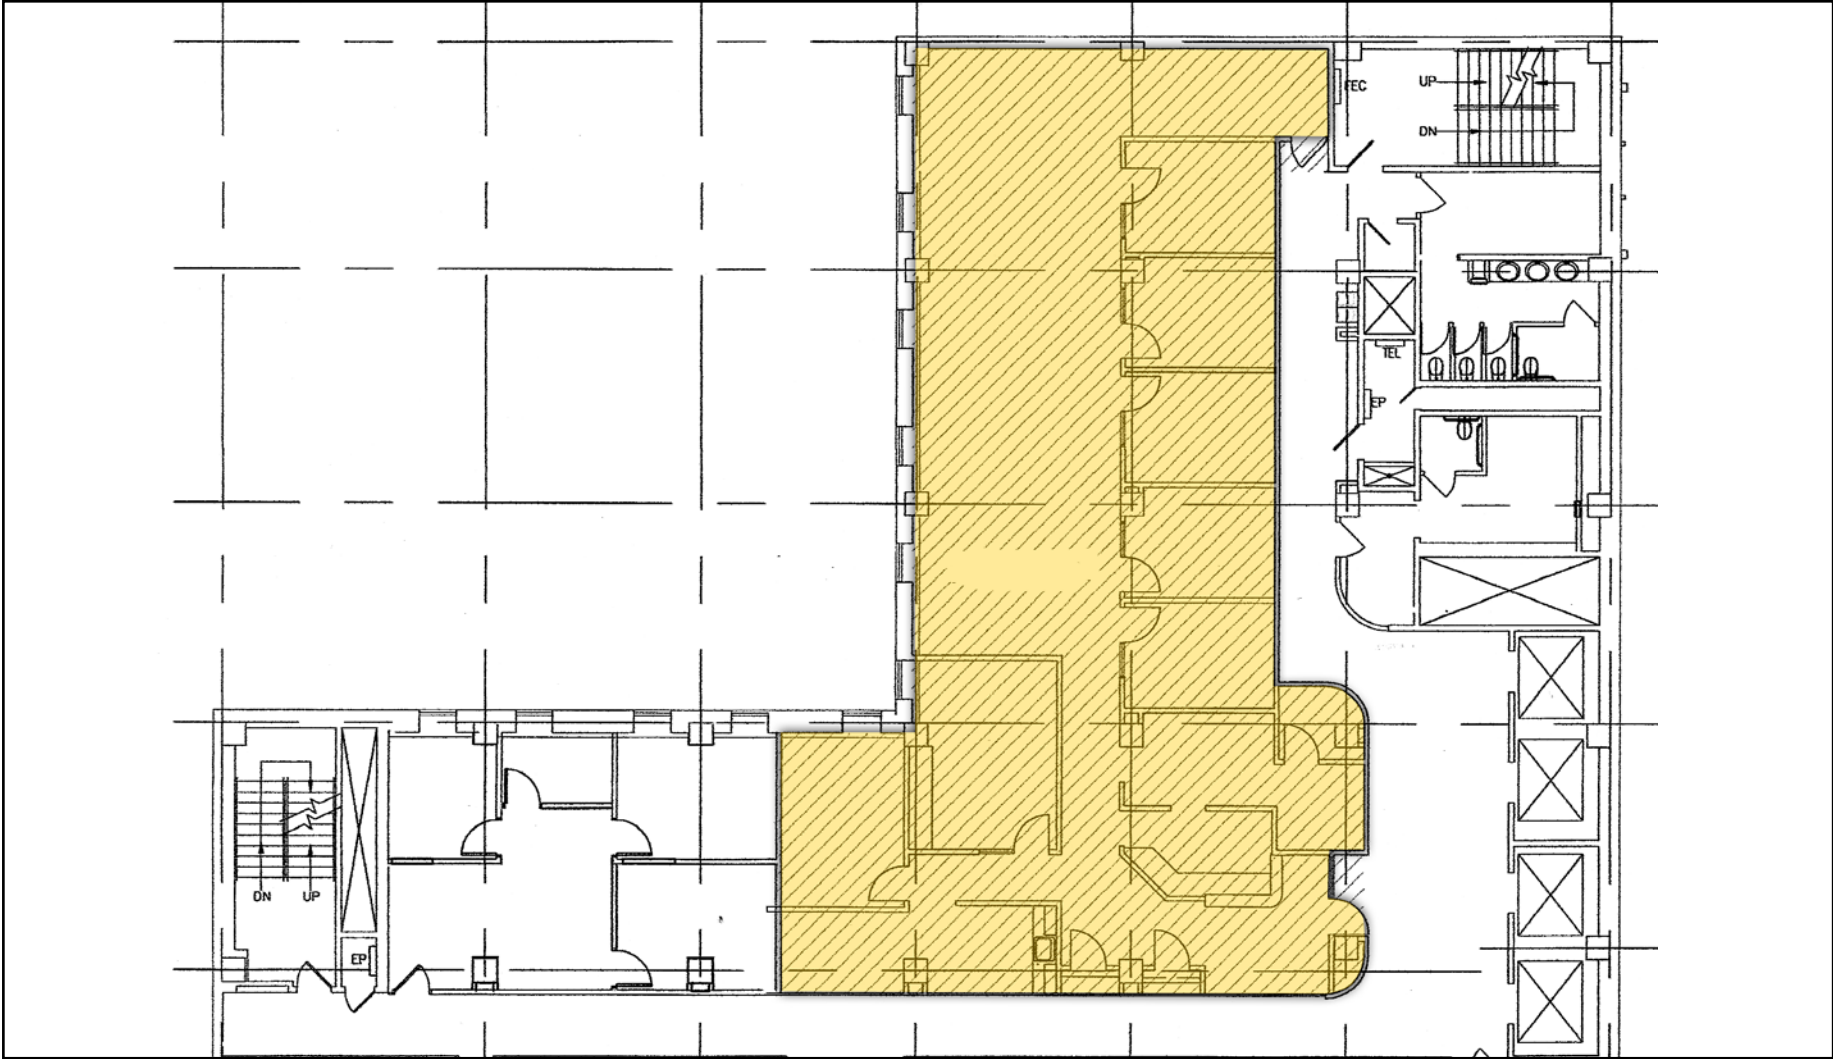

731 N. Jackson Street

Milwaukee, WI

Suite 500

3,381 SF

From Insight to Results

Information shown herein was furnished by sources deemed reliable and is believed to be accurate, however, no warranty or representation is made as to the accuracy thereof and is subject to correction. Prices subject to change without notice.

731 N. Jackson Street

Milwaukee, WI

Suite 525

848 SF

From Insight to Results

Information shown herein was furnished by sources deemed reliable and is believed to be accurate, however, no warranty or representation is made as to the accuracy thereof and is subject to correction. Prices subject to change without notice.