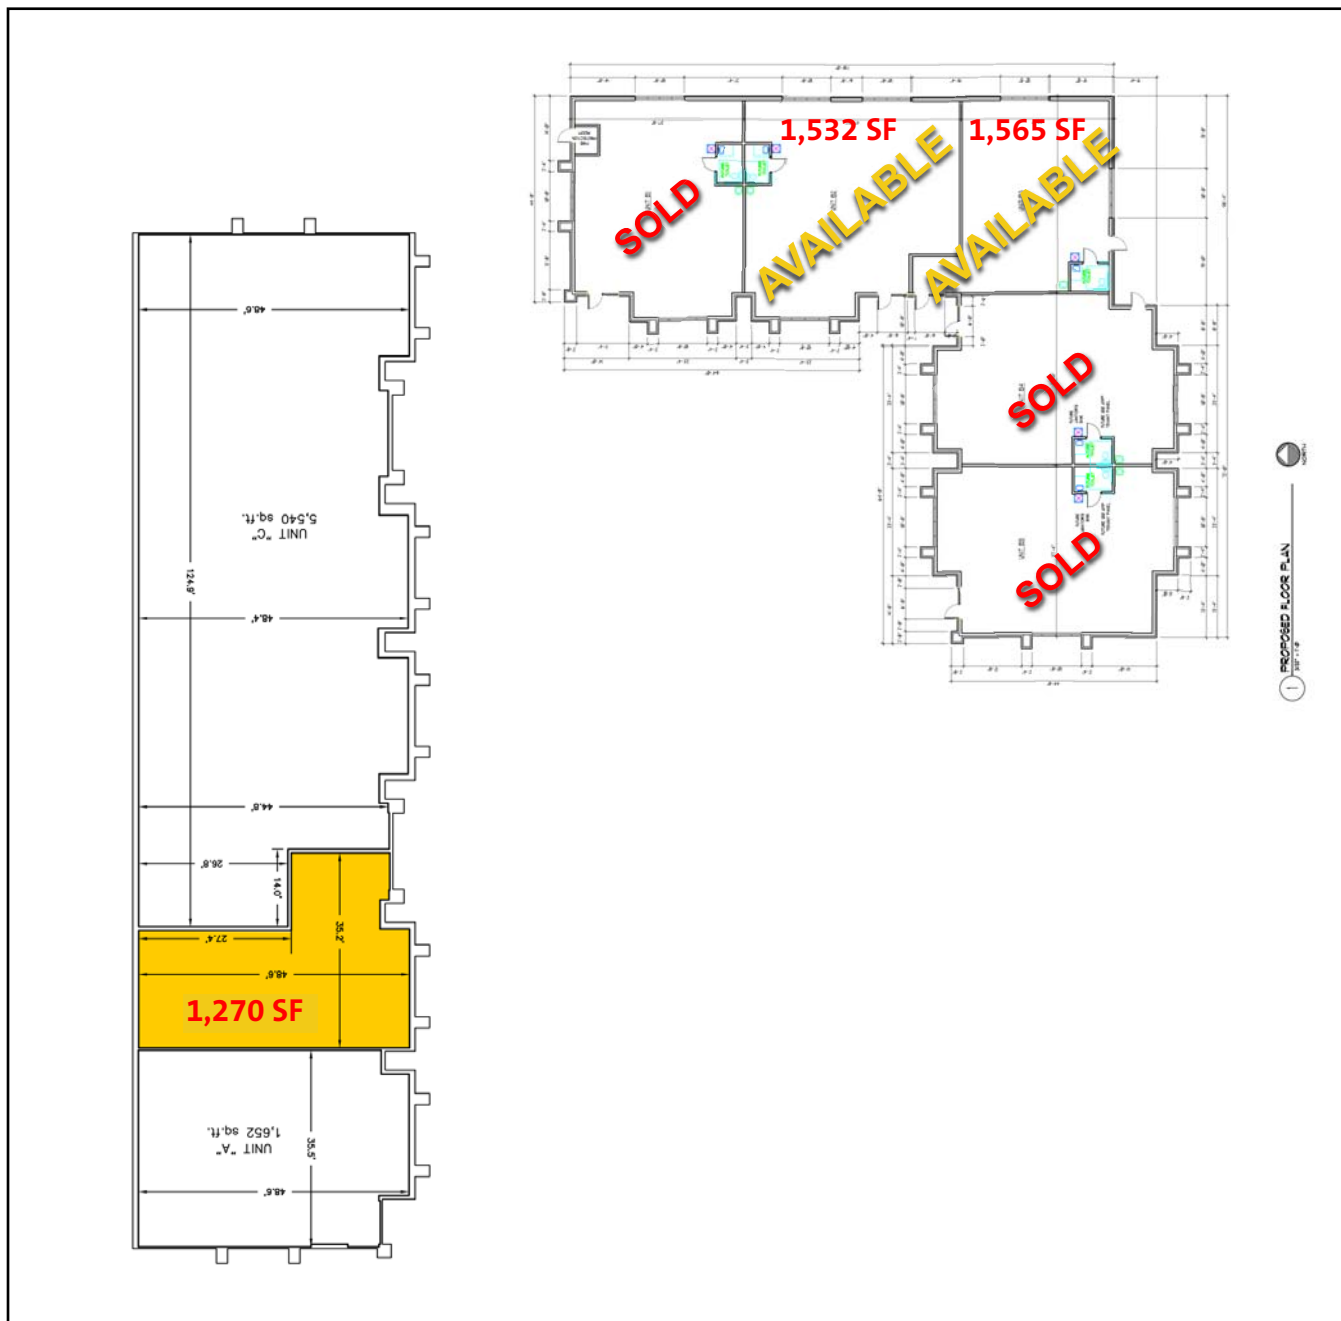

19525-19575 Janacek Court Brookfield, WI

1,270 SF
1,532 SF
1,565 SF
3,097 Max. Contiguous

Information shown herein was furnished by sources deemed reliable and is believed to be accurate, however, no warranty or representation is made as to the accuracy thereof and is subject to correction. Prices subject to change without notice.