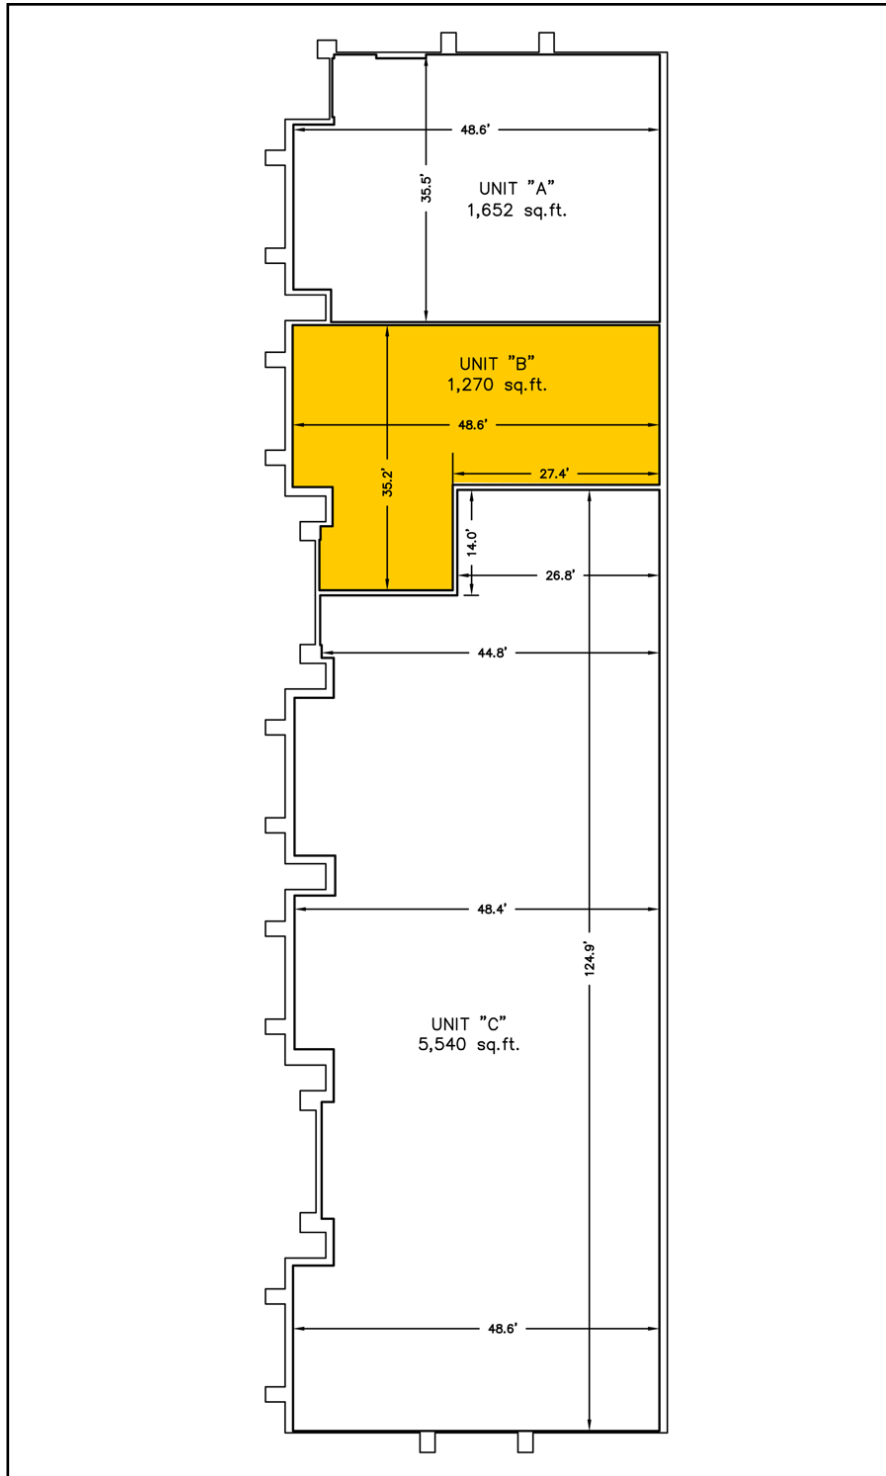

19525-19575 Janacek Court
Brookfield, WI

1,270 SF

Information shown herein was furnished by sources deemed reliable and is believed to be accurate, however, no warranty or representation is made as to the accuracy thereof and is subject to correction. Prices subject to change without notice.

FROM INSIGHT TO RESULTS

19525-19575 Janacek Court Brookfield, WI

Information shown herein was furnished by sources deemed reliable and is believed to be accurate, however, no warranty or representation is made as to the accuracy thereof and is subject to correction. Prices subject to change without notice.