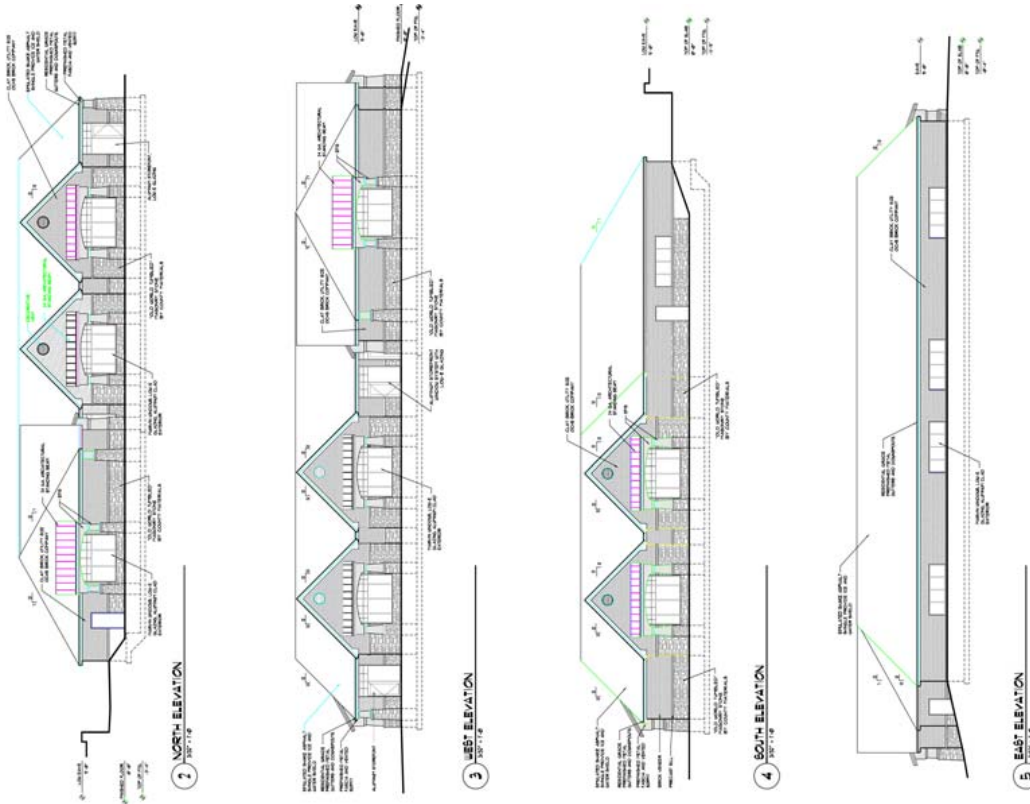

19525-19575 Janacek Court
Brookfield, WI

1,270 SF

Information shown herein was furnished by sources deemed reliable and is believed to be accurate, however, no warranty or representation is made as to the accuracy thereof and is subject to correction. Prices subject to change without notice.

FROM INSIGHT TO RESULTS

19525-19575 Janacek Court Brookfield, WI

Information shown herein was furnished by sources deemed reliable and is believed to be accurate, however, no warranty or representation is made as to the accuracy thereof and is subject to correction. Prices subject to change without notice.