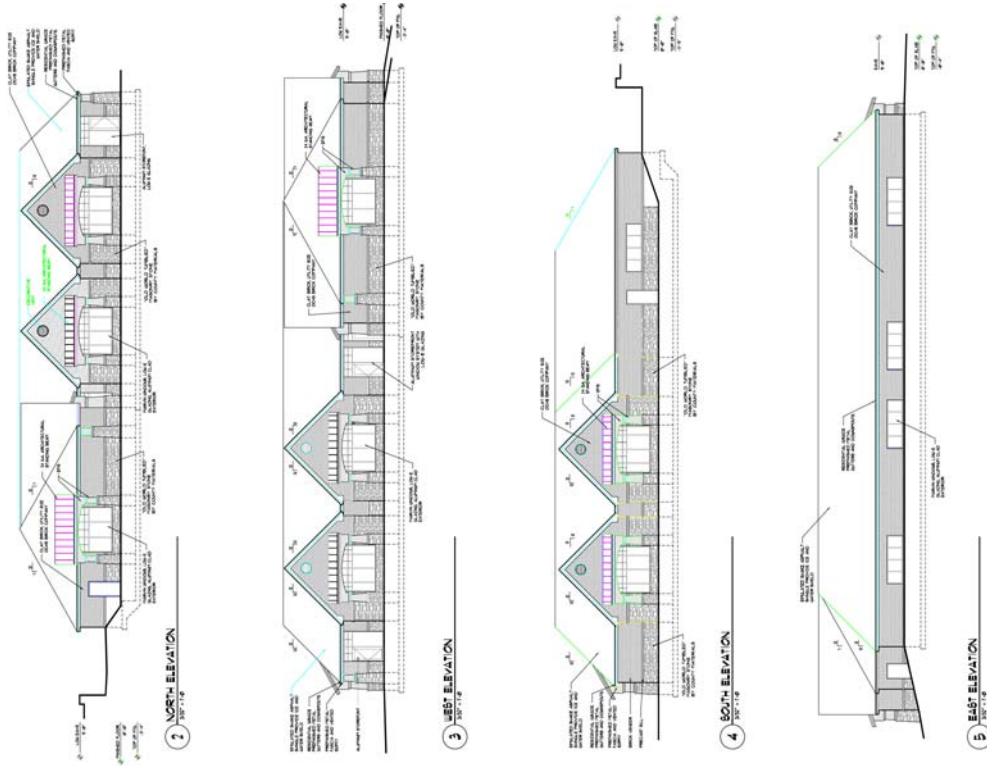

19525-19575 Janacek Court Brookfield, WI

GRUBB & ELLIS.
Apex Commercial

FROM INSIGHT TO RESULTS

19525-19575 Janacek Court Brookfield, WI

GRUBB & ELLIS.
Apex Commercial

FROM INSIGHT TO RESULTS