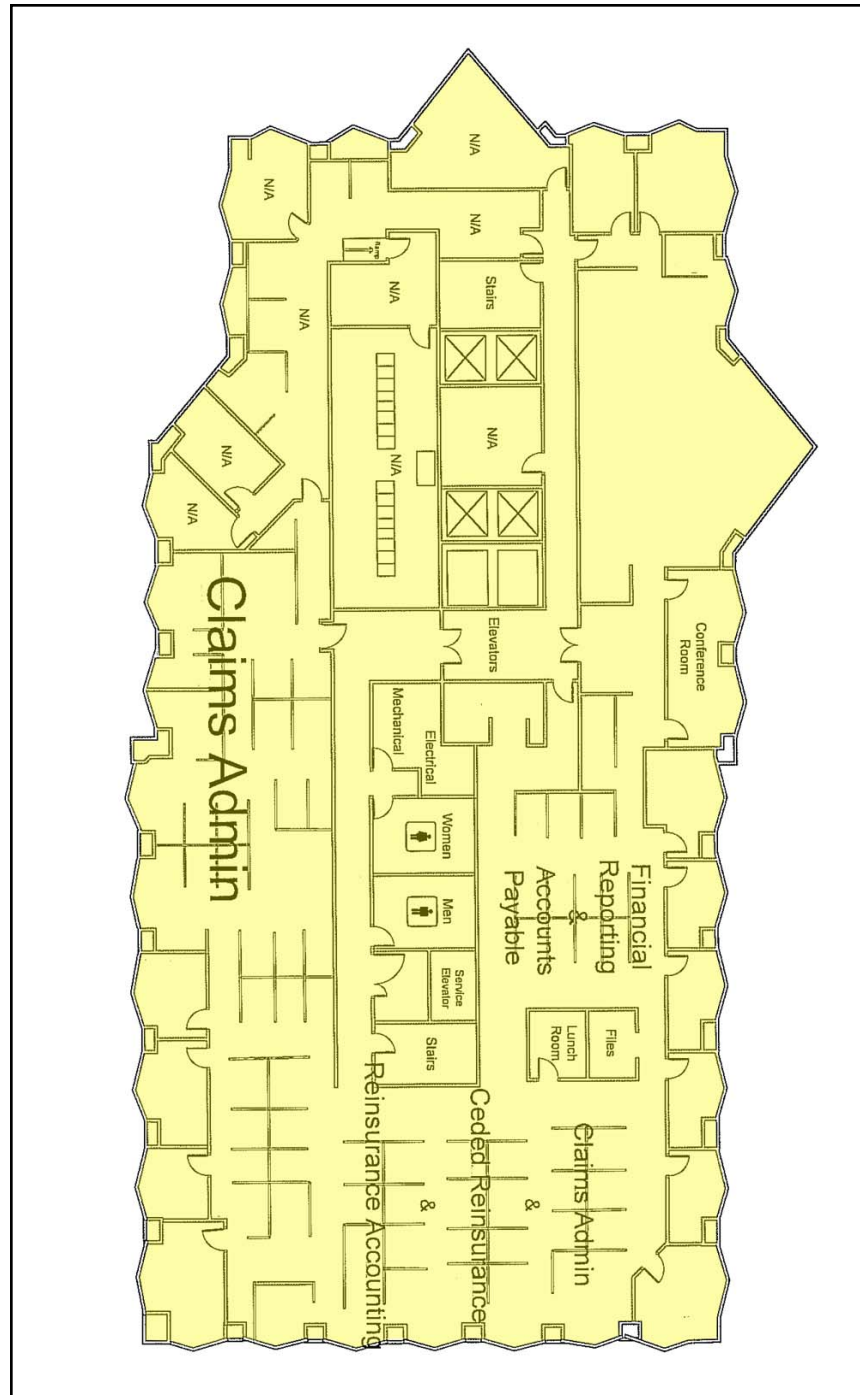

The Milwaukee Center
111 E. Kilbourn Avenue, Milw., WI

10th Floor
15,204 RSF

LOCAL PRESENCE GLOBAL REACH

Information shown herein was furnished by sources deemed reliable and is believed to be accurate, however, no warranty or representation is made as to the accuracy thereof and is subject to correction. Prices subject to change without notice.