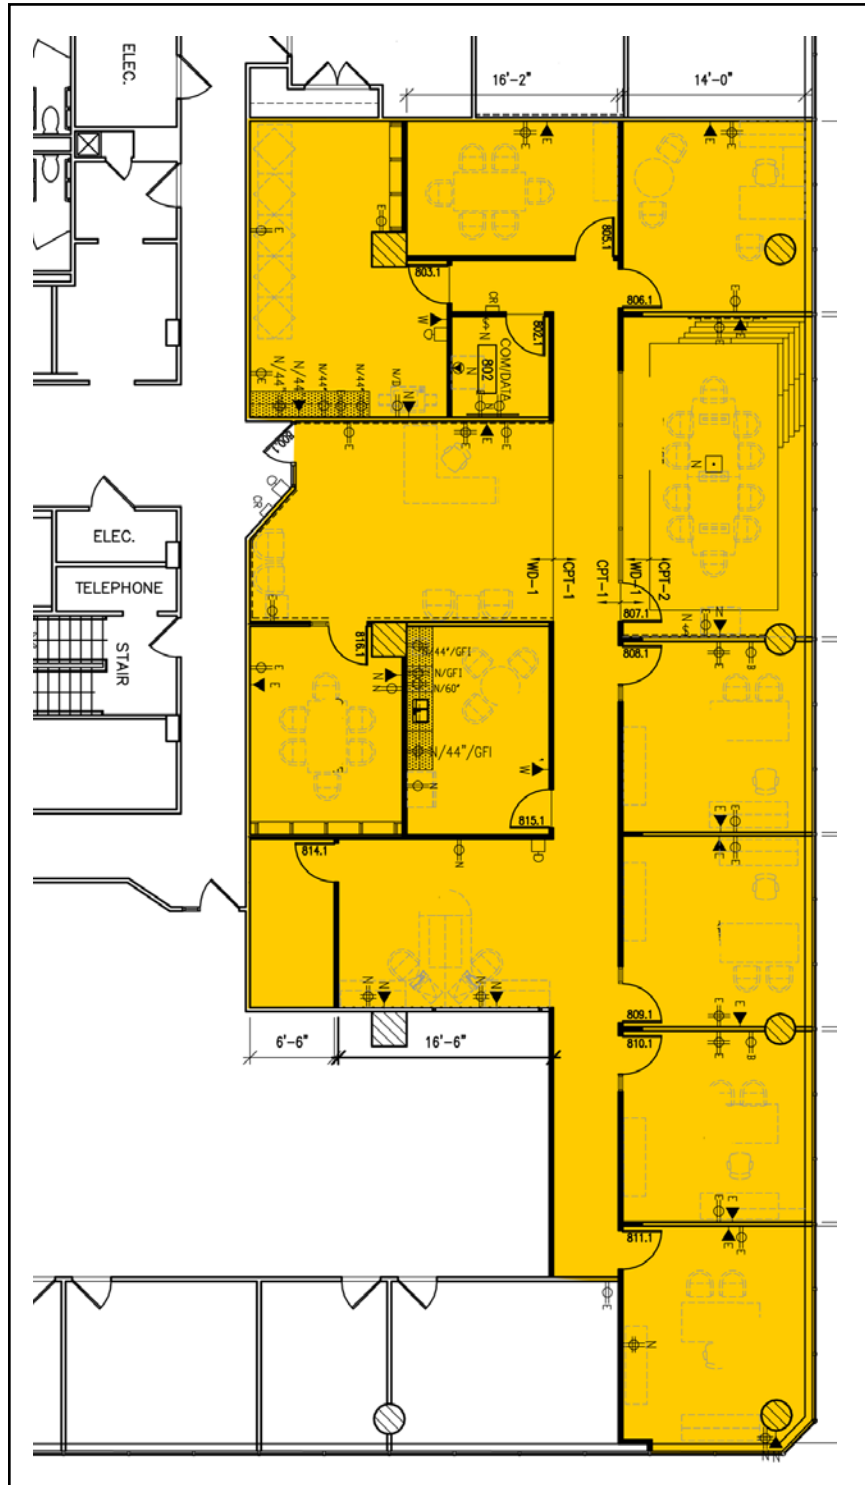

Park East Office Center

330 E. Kilbourn, Milwaukee, WI

Suite 827

4,072 RSF

From Insight to Results

Information shown herein was furnished by sources deemed reliable and is believed to be accurate, however, no warranty or representation is made as to the accuracy thereof and is subject to correction. Prices subject to change without notice.