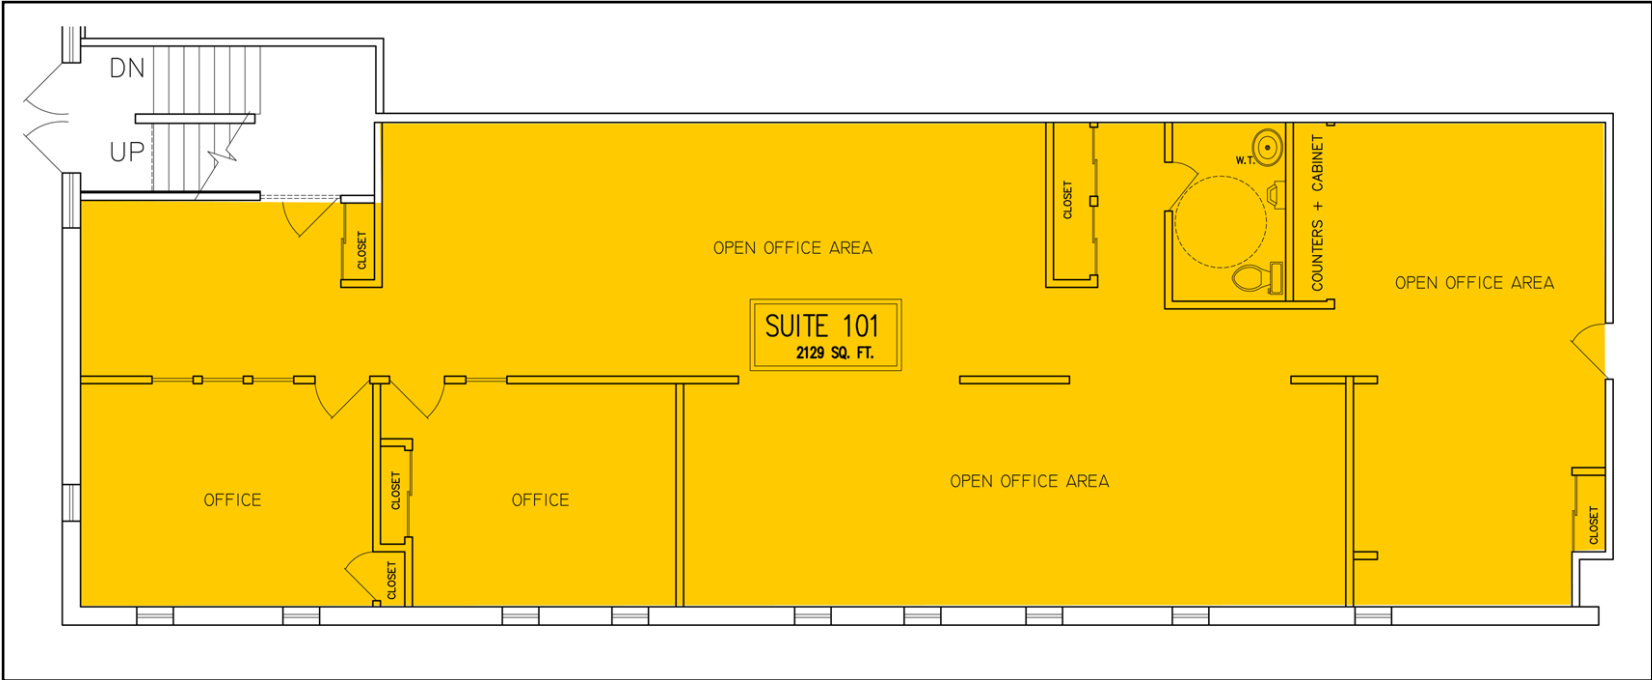

6510 W. Layton Avenue
Greenfield, WI

Suite 101
2,129 SF

FROM INSIGHT TO RESULTS

Information shown herein was furnished by sources deemed reliable and is believed to be accurate, however, no warranty or representation is made as to the accuracy thereof and is subject to correction. Prices subject to change without notice.