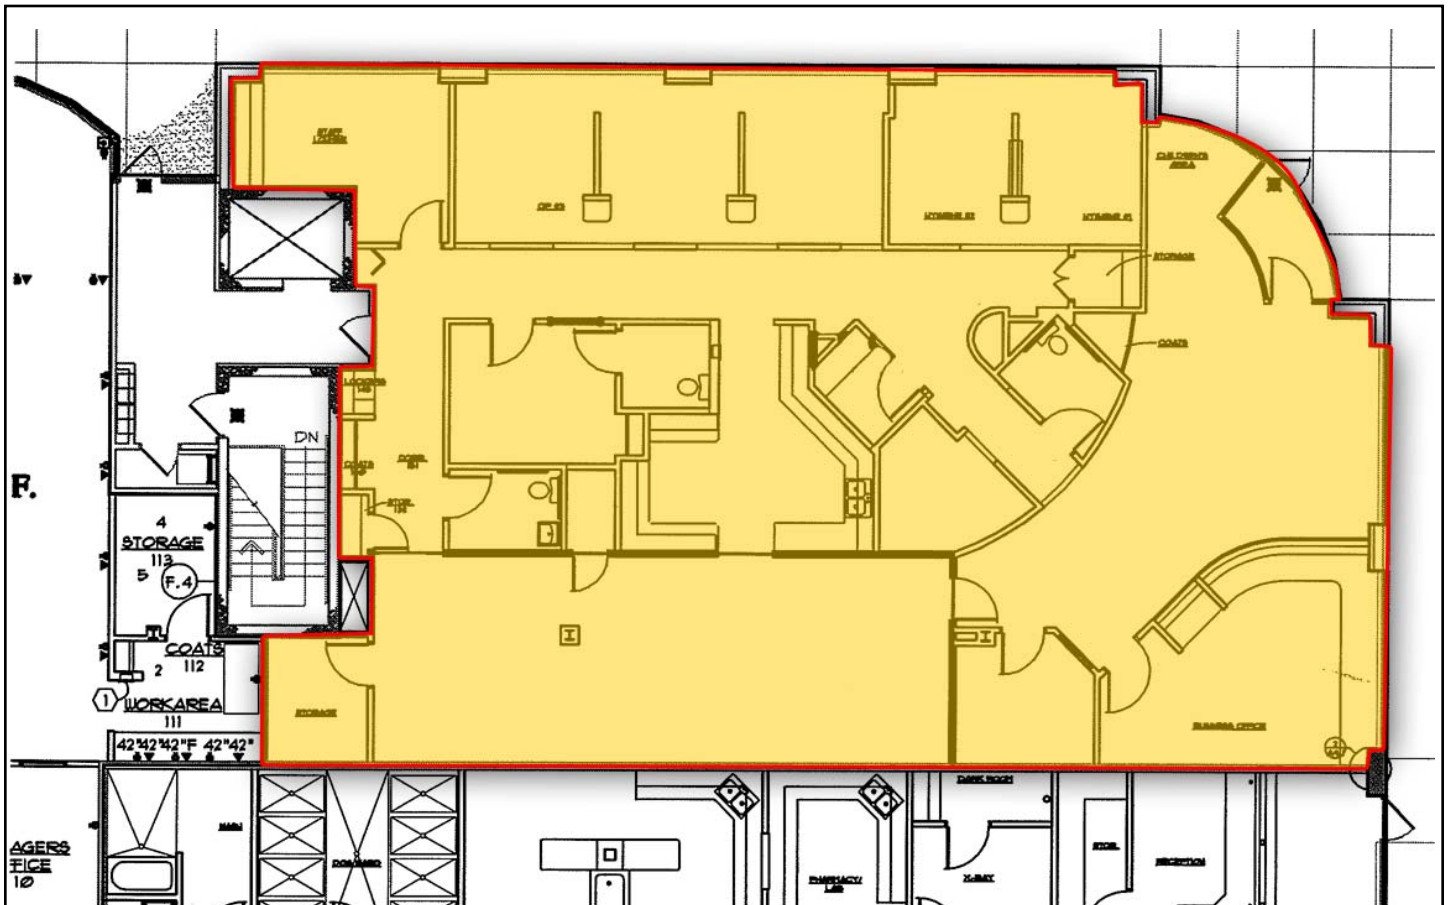

21675 W. Longview Drive
Brookfield, WI

First Floor Plan
3,756 SF

GRUBB & ELLIS.
Apex Commercial

FROM INSIGHT TO RESULTS

Information shown herein was furnished by sources deemed reliable and is believed to be accurate, however, no warranty or representation is made as to the accuracy thereof and is subject to correction. Prices subject to change without notice.