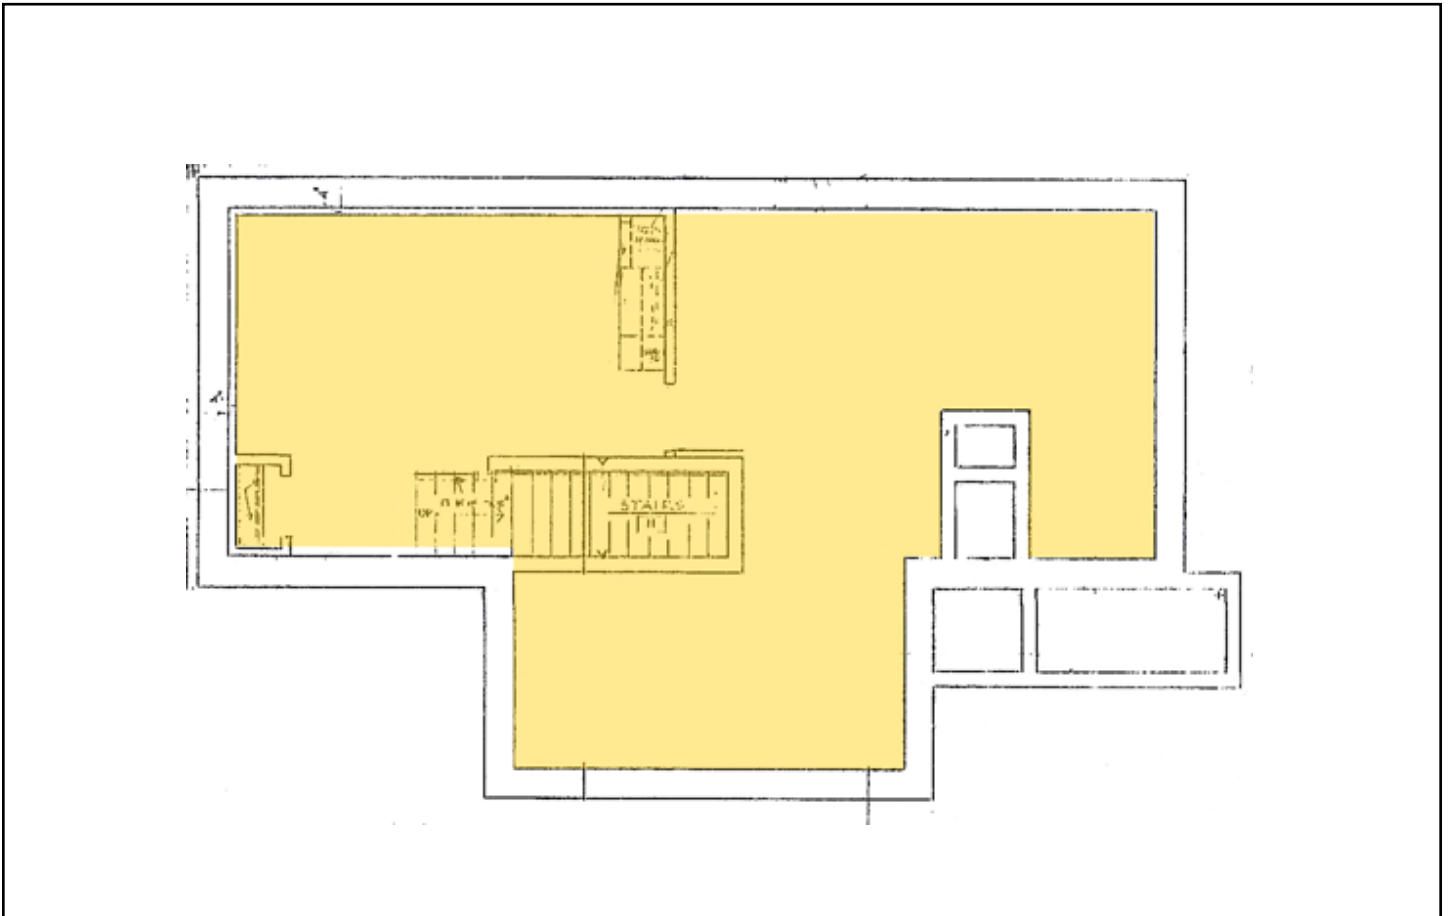

8440 W. National Ave.
Milwaukee, WI

First Floor Plan

GRUBB & ELLIS.
Apex Commercial

From Insight to Results

Information shown herein was furnished by sources deemed reliable and is believed to be accurate, however, no warranty or representation is made as to the accuracy thereof and is subject to correction. Prices subject to change without notice.

8440 W. National Ave.
Milwaukee, WI

Lower Level Floor Plan

GRUBB & ELLIS.
Apex Commercial

From Insight to Results

Information shown herein was furnished by sources deemed reliable and is believed to be accurate, however, no warranty or representation is made as to the accuracy thereof and is subject to correction. Prices subject to change without notice.