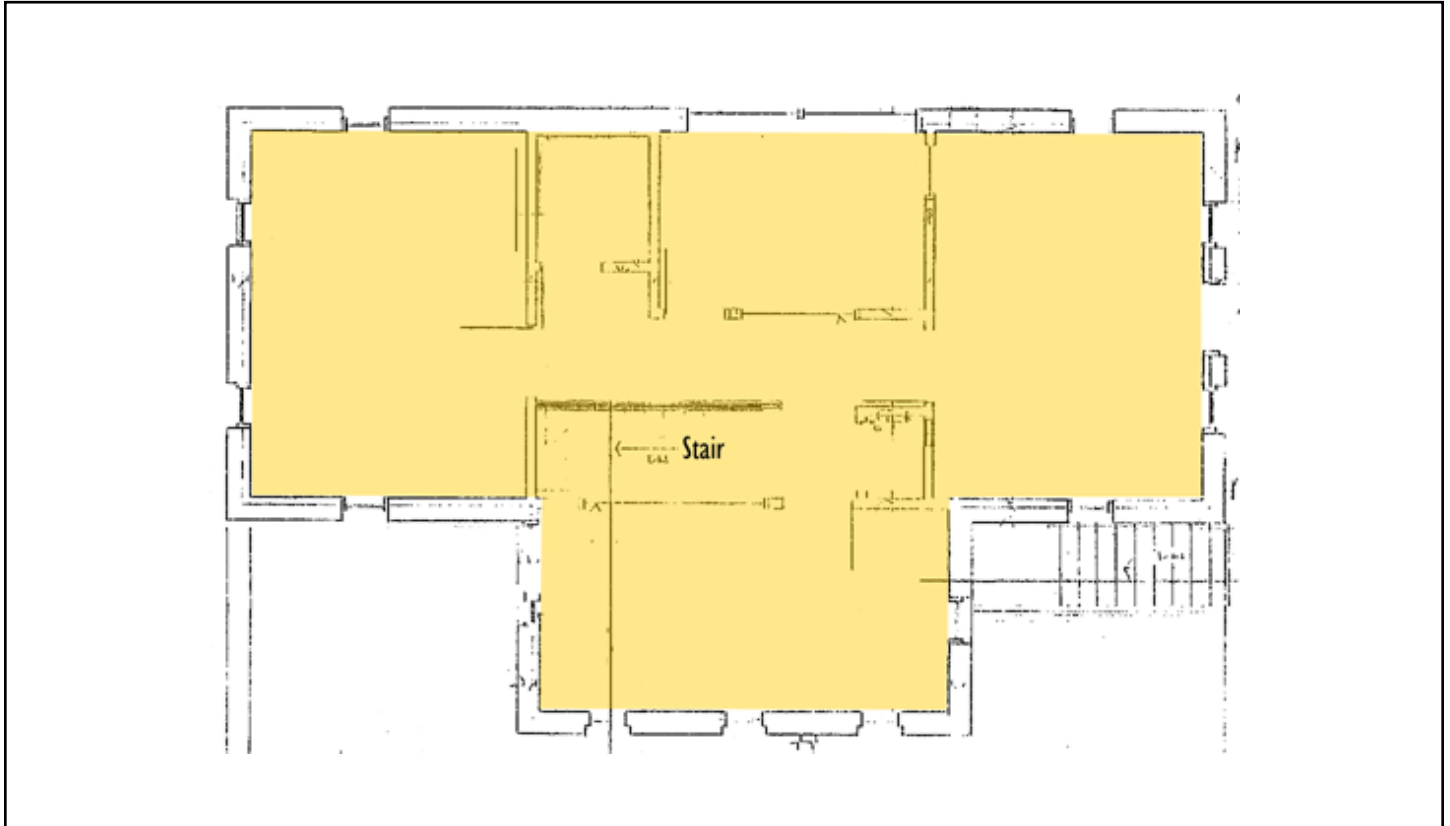

8440 W. National Ave.
Milwaukee, WI

First Floor Plan

GRUBB & ELLIS.
Apex Commercial

From Insight to Results

Information shown herein was furnished by sources deemed reliable and is believed to be accurate, however, no warranty or representation is made as to the accuracy thereof and is subject to correction. Prices subject to change without notice.

8440 W. National Ave.
Milwaukee, WI

Lower Level Floor Plan

GRUBB & ELLIS.
Apex Commercial

From Insight to Results

Information shown herein was furnished by sources deemed reliable and is believed to be accurate, however, no warranty or representation is made as to the accuracy thereof and is subject to correction. Prices subject to change without notice.