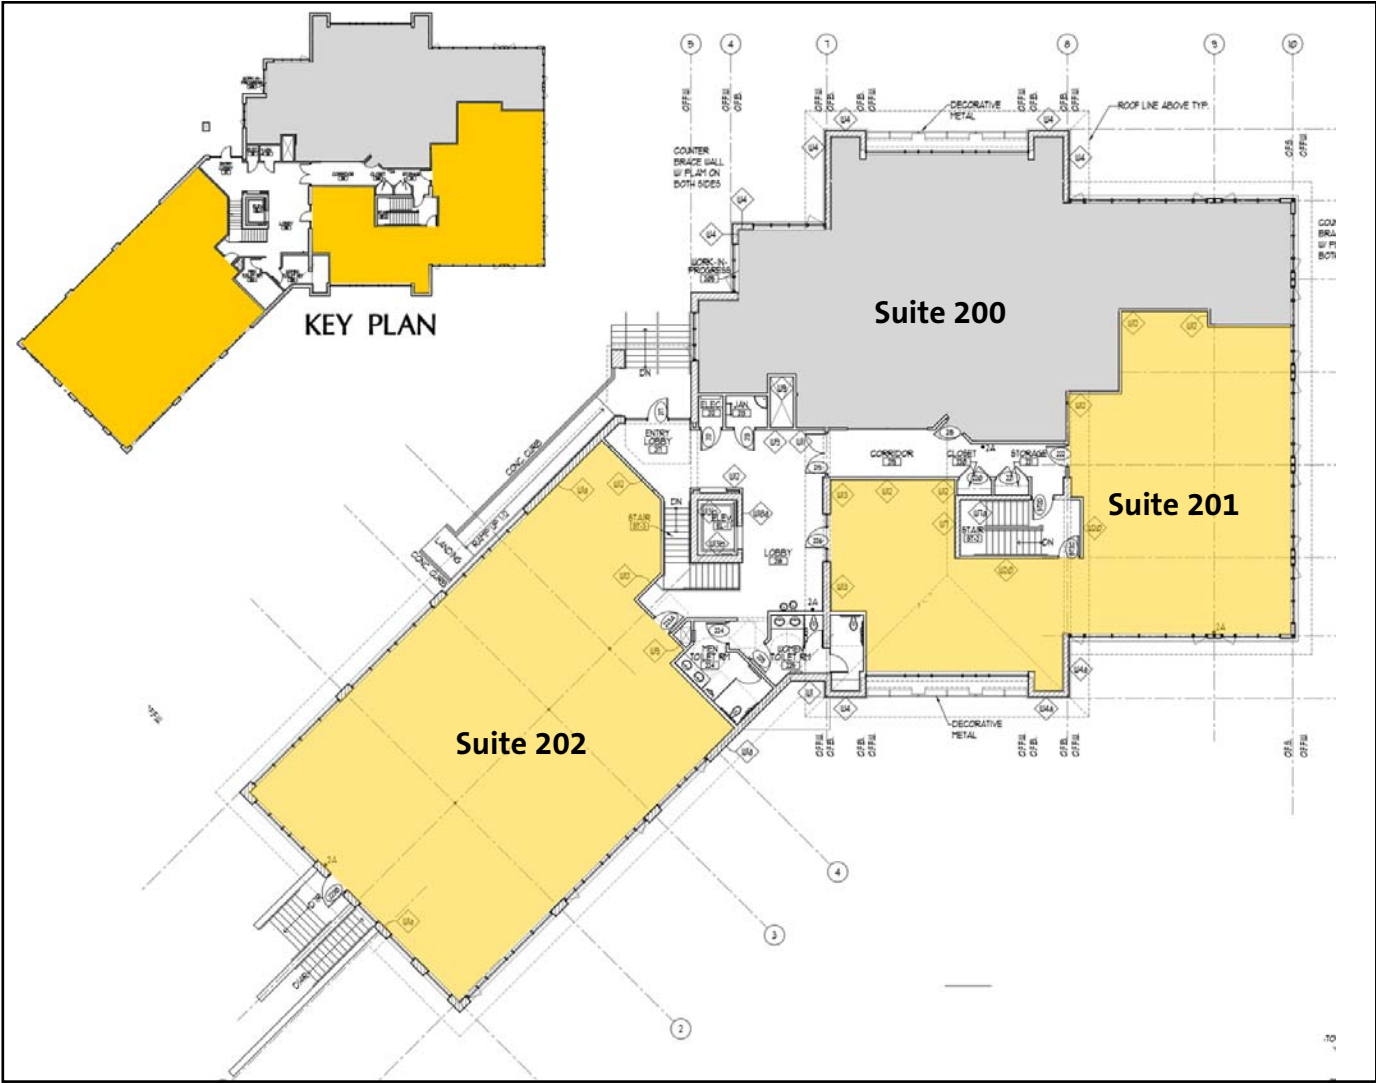

9515 W. National Ave.

West Allis, WI

Second Floor

Suite 200 - 2,716 RSF

Suite 201 - 2,611 RSF

Suite 202 - 3,432 RSF

From Insight to Results

Information shown herein was furnished by sources deemed reliable and is believed to be accurate, however, no warranty or representation is made as to the accuracy thereof and is subject to correction. Prices subject to change without notice.