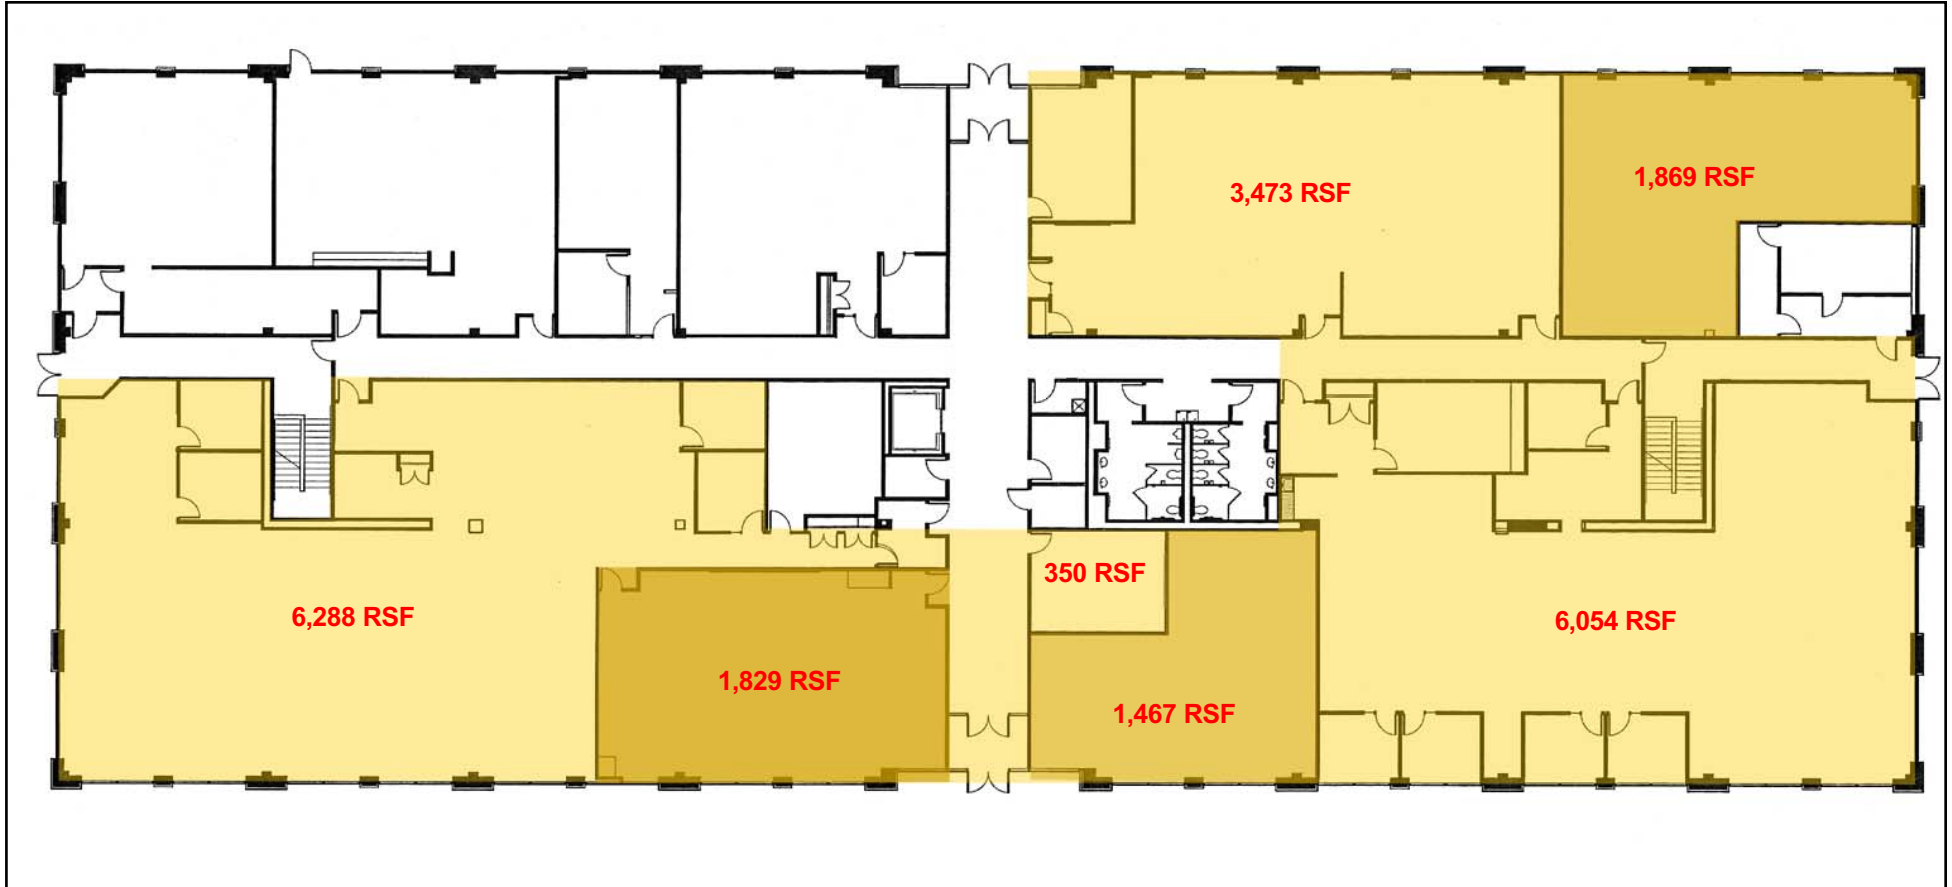

11800 W. Park Place
Milwaukee, WI

Maximum Contiguous: 21,330 RSF

Information shown herein was furnished by sources deemed reliable and is believed to be accurate, however, no warranty or representation is made as to the accuracy thereof and is subject to correction. Prices subject to change without notice.