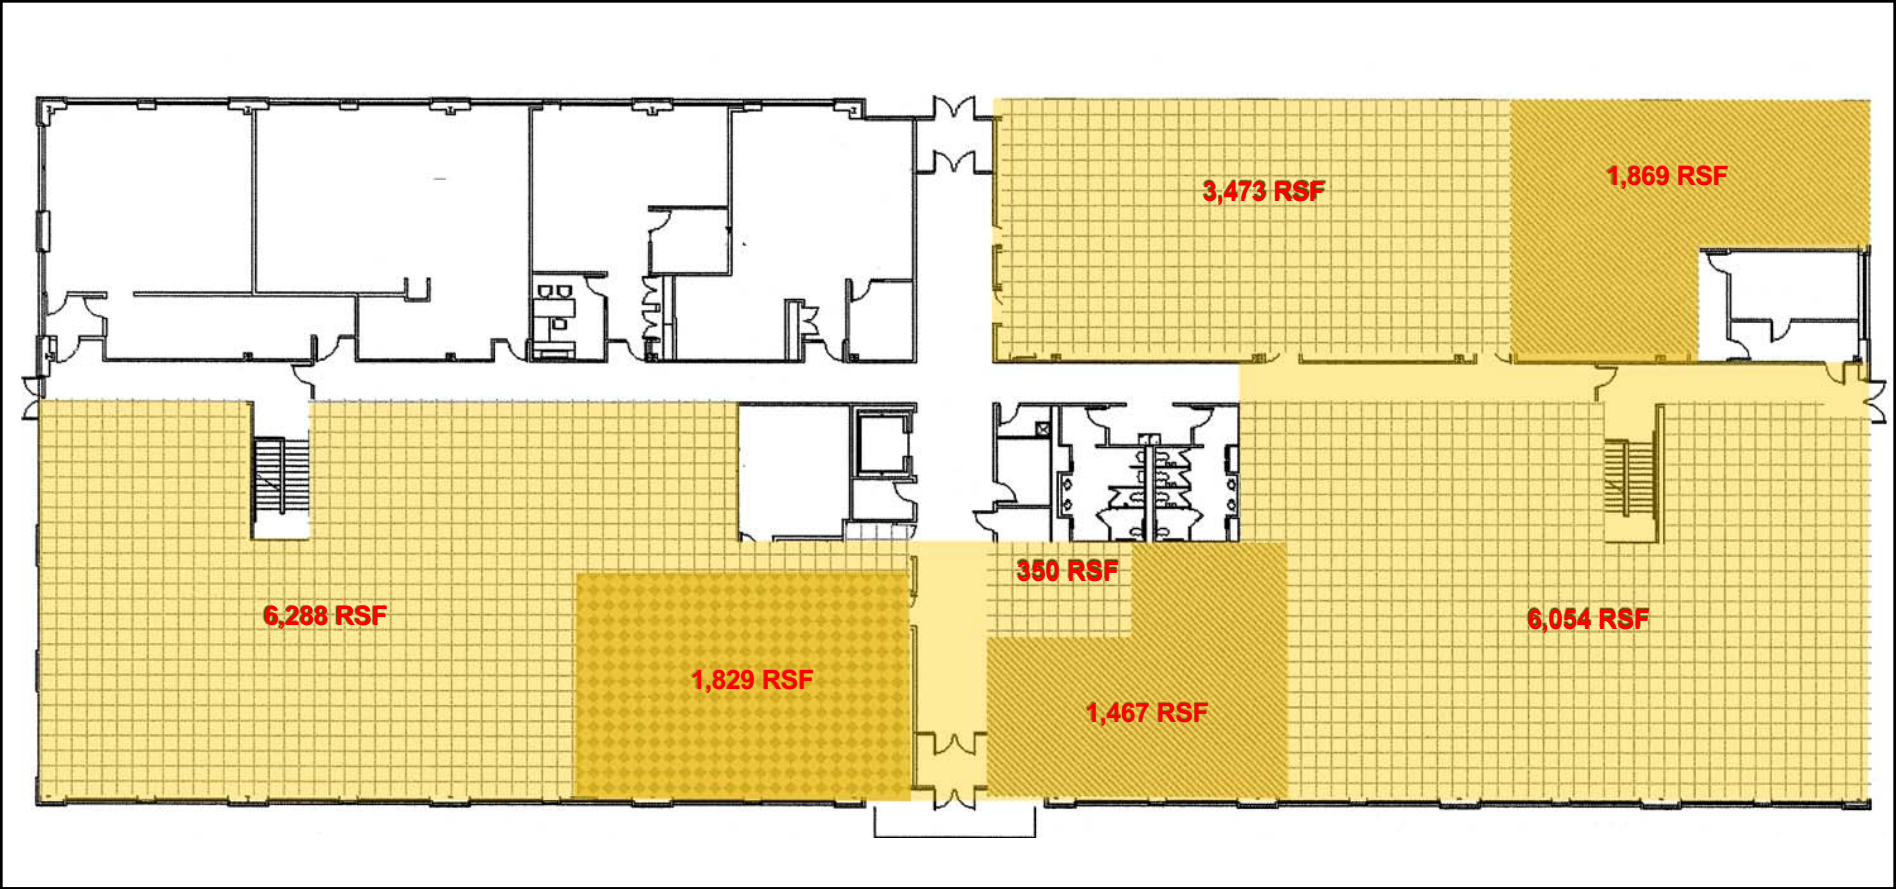

11800 W. Park Place
Milwaukee, WI

Maximum Contiguous: 21,330 RSF

Information shown herein was furnished by sources deemed reliable and is believed to be accurate, however, no warranty or representation is made as to the accuracy thereof and is subject to correction. Prices subject to change without notice.