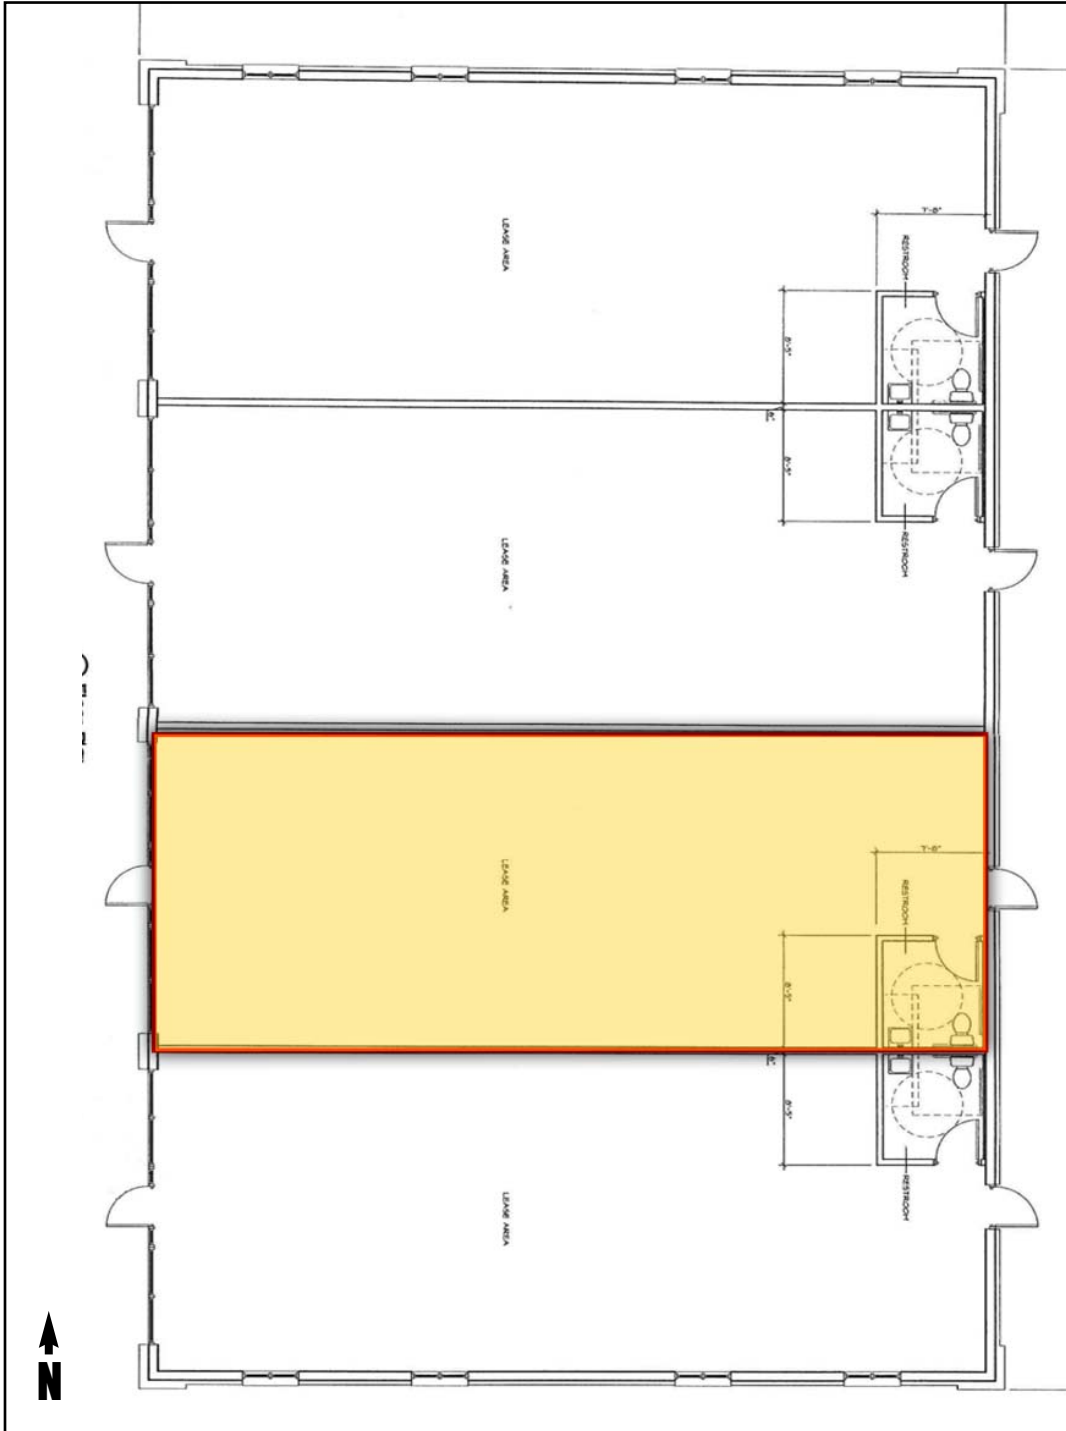

W156 N5530 Pilgrim Rd.

Menomonee Falls, WI

1,265 SF

GRUBB & ELLIS.
Apex Commercial

From Insight to Results

Information shown herein was furnished by sources deemed reliable and is believed to be accurate, however, no warranty or representation is made as to the accuracy thereof and is subject to correction. Prices subject to change without notice.