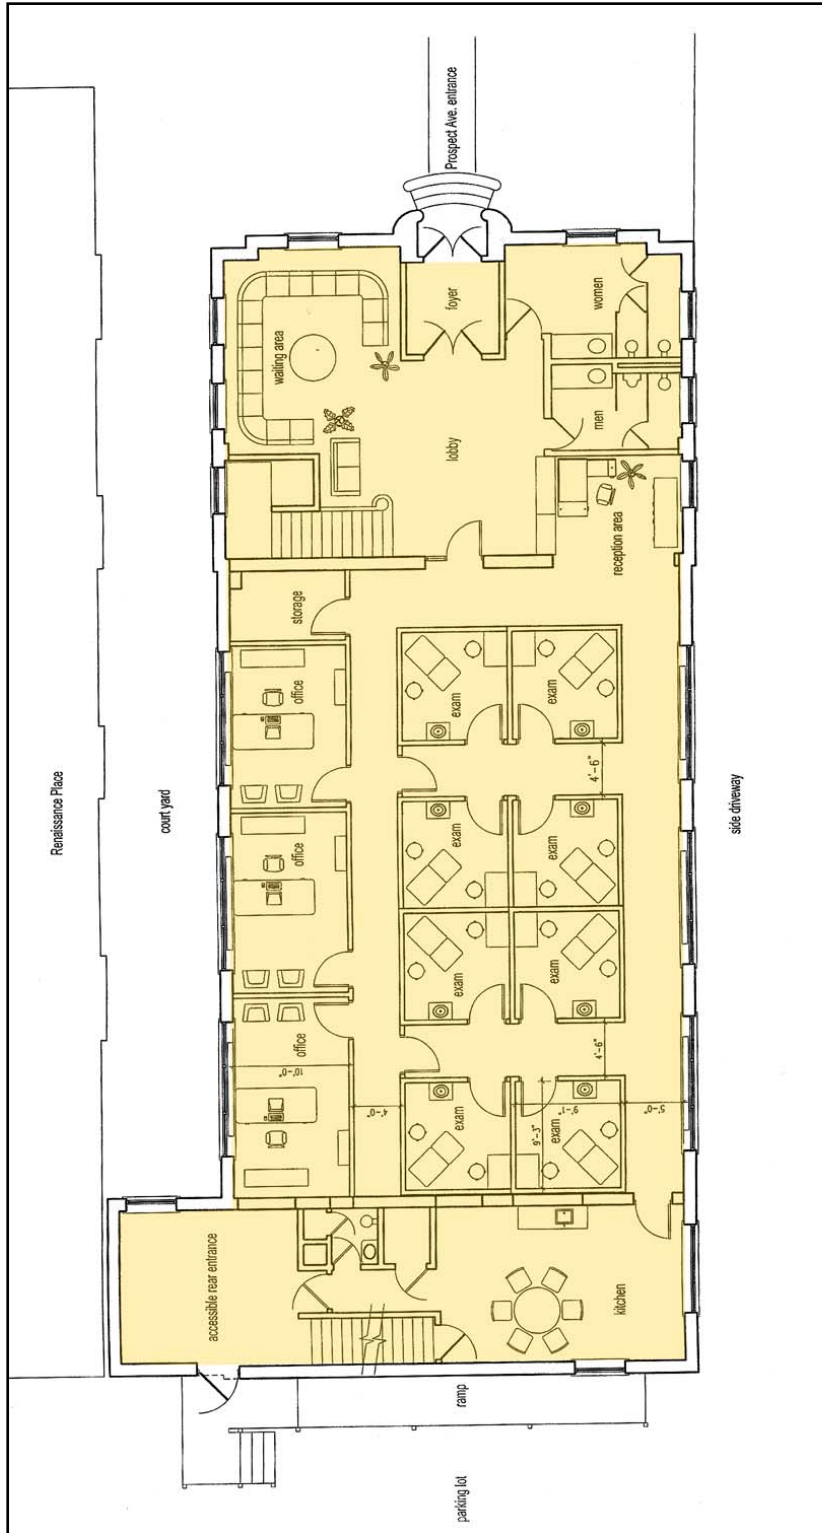

1443 N. Prospect Ave.
Milwaukee, WI

First Floor Plan - Possible Layout

3,285 SF

FROM INSIGHT TO RESULTS

Information shown herein was furnished by sources deemed reliable and is believed to be accurate, however, no warranty or representation is made as to the accuracy thereof and is subject to correction. Prices subject to change without notice.