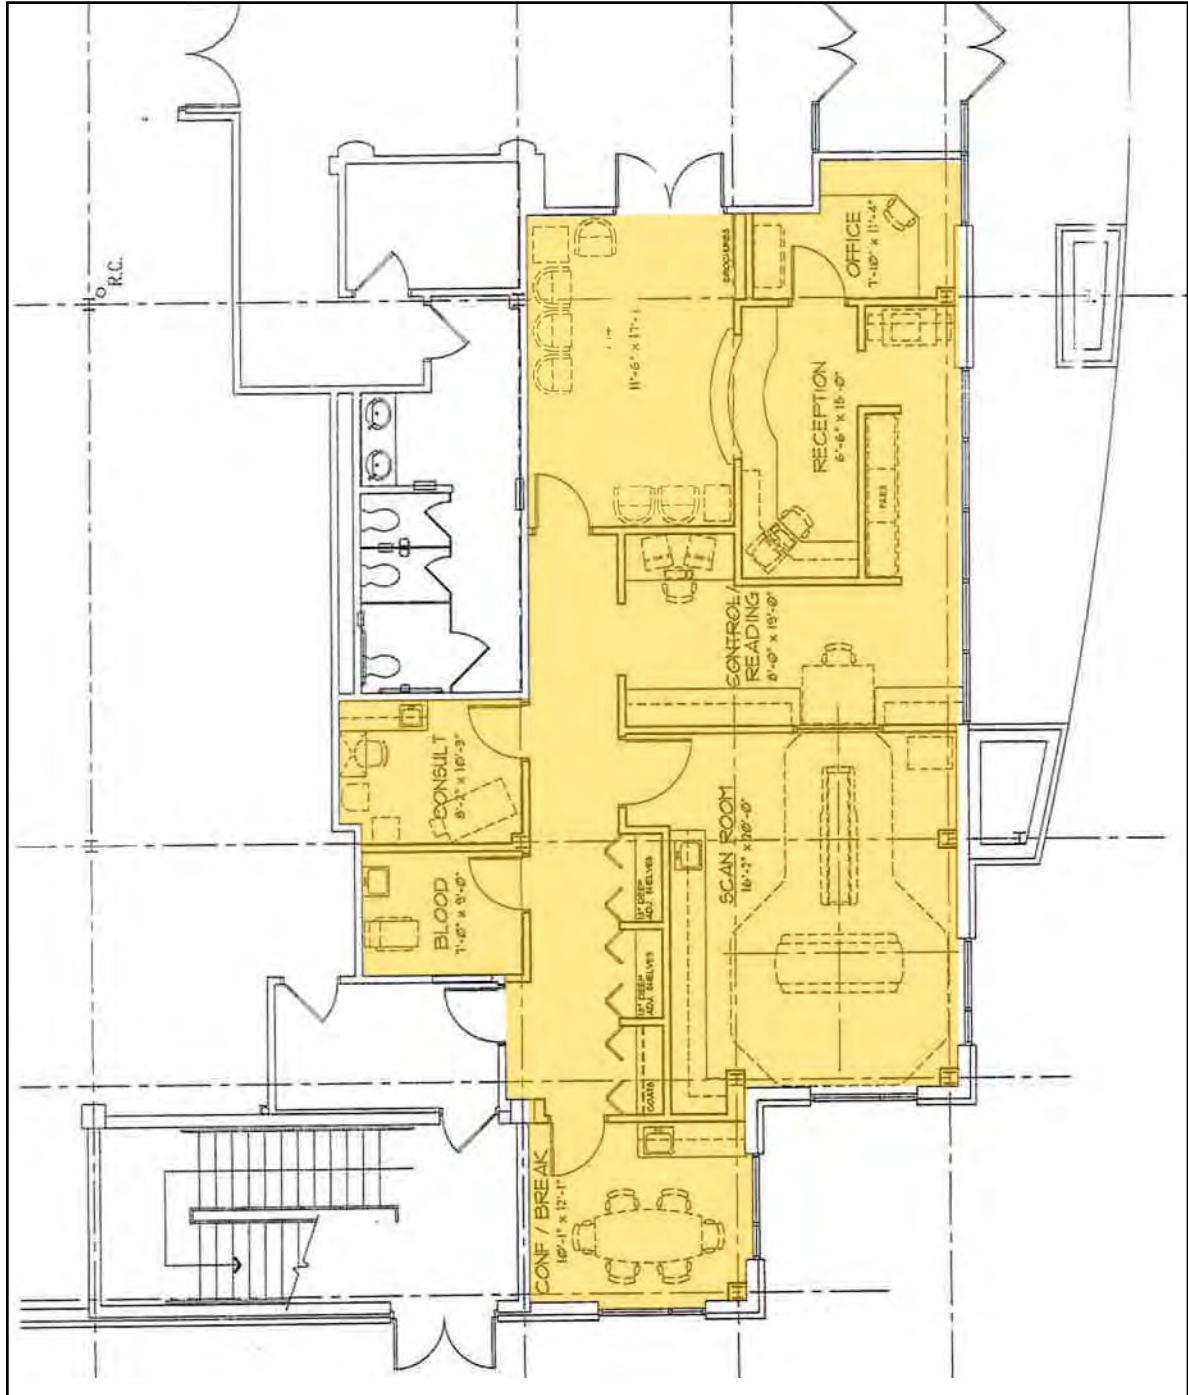

Glendale Professional Building 4655 N. Port Washington Rd.

Suite 125
1,927 RSF

Information shown herein was furnished by sources deemed reliable and is believed to be accurate, however, no warranty or representation is made as to the accuracy thereof and is subject to correction. Prices subject to change without notice.

From Insight to Results

Glendale Professional Building 4655 N. Port Washington Rd.

Suite 150
1,557 RSF

Information shown herein was furnished by sources deemed reliable and is believed to be accurate, however, no warranty or representation is made as to the accuracy thereof and is subject to correction. Prices subject to change without notice.