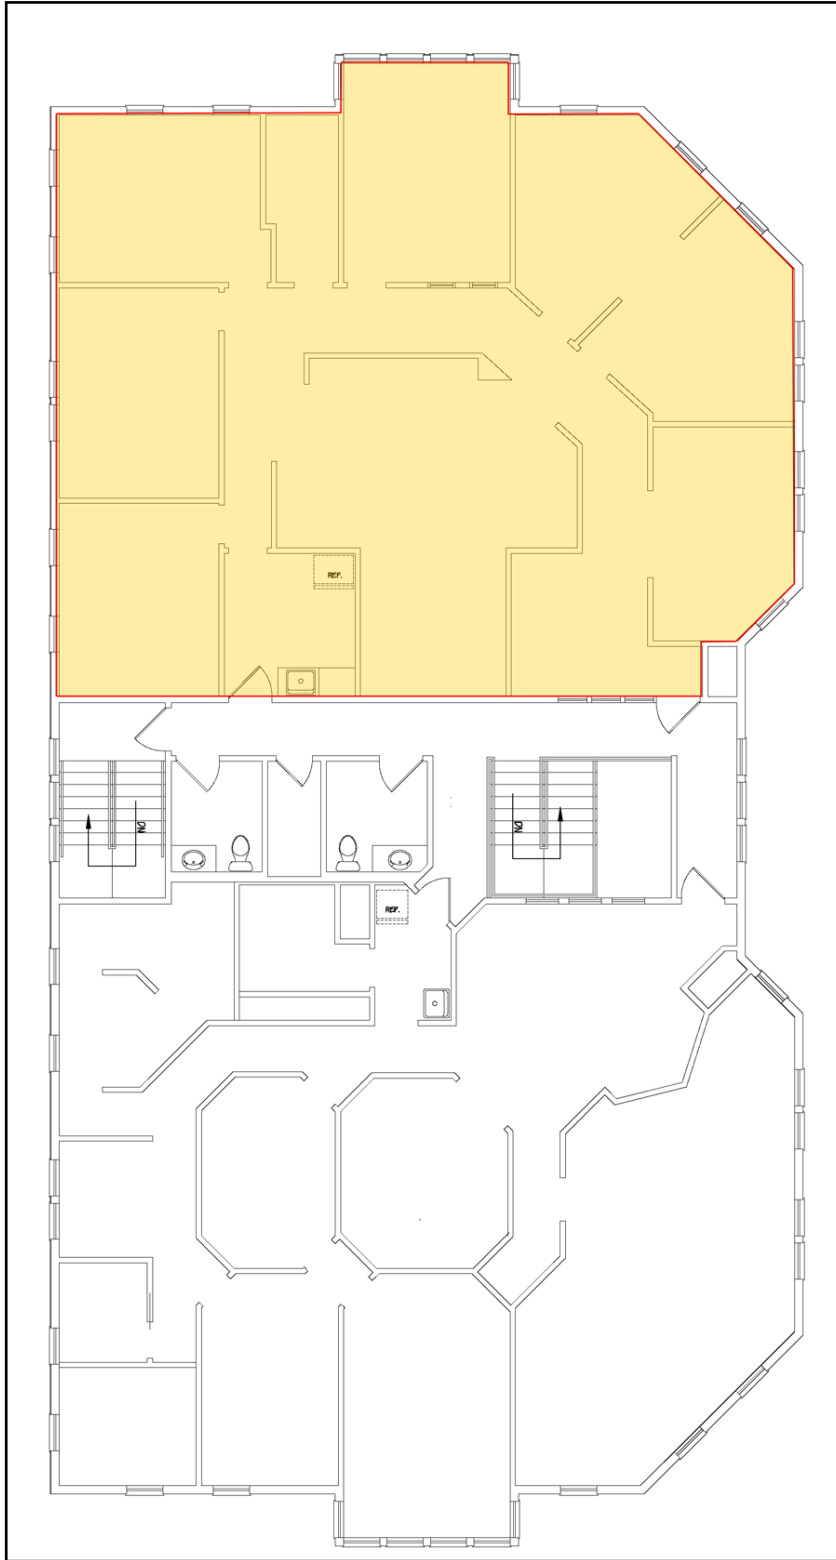

7161 N. Port Washington Road

Glendale, WI

Suite 1A 958 SF

Suite 1B 584 SF

1,542 SF Max. Contiguous

Information shown herein was furnished by sources deemed reliable and is believed to be accurate, however, no warranty or representation is made as to the accuracy thereof and is subject to correction. Prices subject to change without notice.

7161 N. Port Washington Road

Glendale, WI

Suite 2A
2,086 SF

Information shown herein was furnished by sources deemed reliable and is believed to be accurate, however, no warranty or representation is made as to the accuracy thereof and is subject to correction. Prices subject to change without notice.