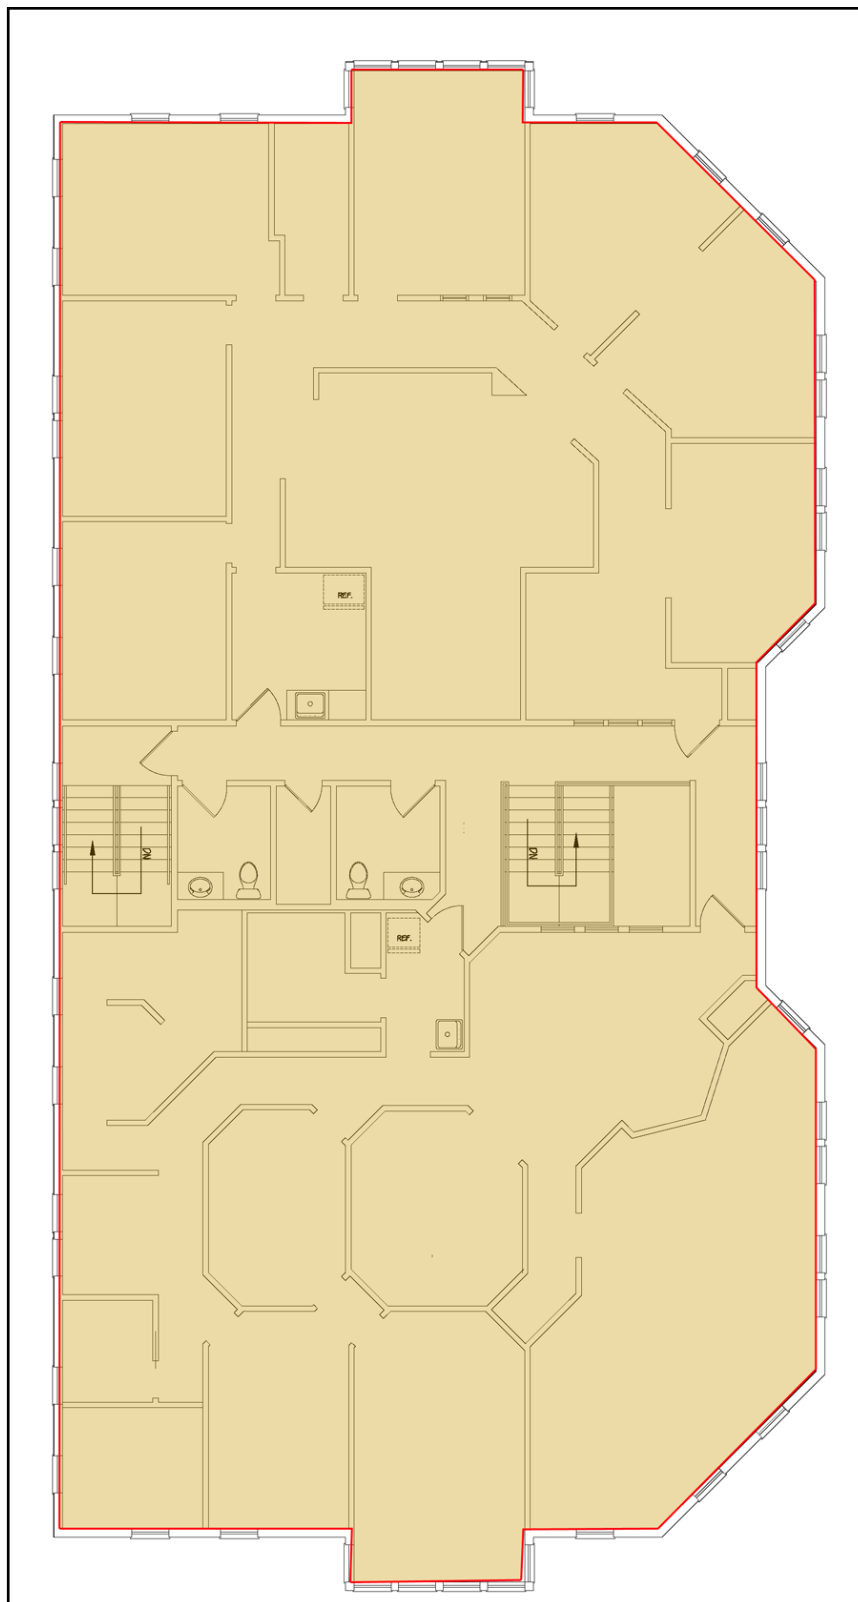

7161 N. Port Washington Road

Glendale, WI

Suite 1A 958 SF

Suite 1B 584 SF

1,542 SF Max. Contiguous

Information shown herein was furnished by sources deemed reliable and is believed to be accurate, however, no warranty or representation is made as to the accuracy thereof and is subject to correction. Prices subject to change without notice.

7161 N. Port Washington Road

Glendale, WI

Suite 2A
2,086 SF

Information shown herein was furnished by sources deemed reliable and is believed to be accurate, however, no warranty or representation is made as to the accuracy thereof and is subject to correction. Prices subject to change without notice.

7161 N. Port Washington Road

Glendale, WI

Suite 2B
2,108 SF

Information shown herein was furnished by sources deemed reliable and is believed to be accurate, however, no warranty or representation is made as to the accuracy thereof and is subject to correction. Prices subject to change without notice.

7161 N. Port Washington Road

Glendale, WI

Second Floor

4,194 SF

Information shown herein was furnished by sources deemed reliable and is believed to be accurate, however, no warranty or representation is made as to the accuracy thereof and is subject to correction. Prices subject to change without notice.