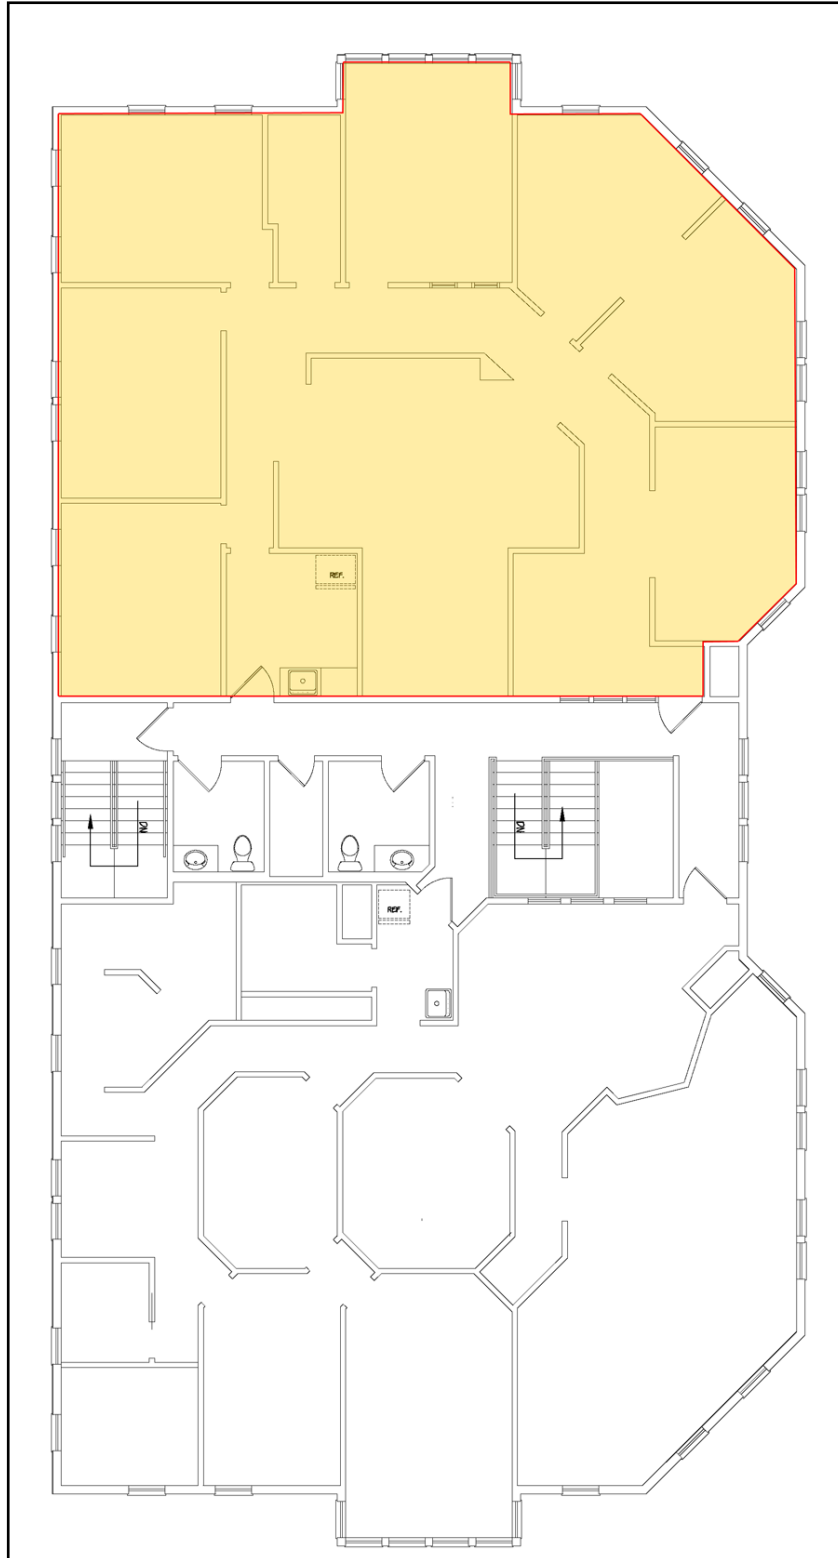

7161 N. Port Washington Road

Glendale, WI

Suite 1A 1,297 SF

Suite 1B 584 SF

1,881 SF Max. Contiguous

**FROM INSIGHT TO RESULTS**

Information shown herein was furnished by sources deemed reliable and is believed to be accurate, however, no warranty or representation is made as to the accuracy thereof and is subject to correction. Prices subject to change without notice.

7161 N. Port Washington Road

Glendale, WI

Suite 2A  
2,086 SF

**FROM INSIGHT TO RESULTS**

Information shown herein was furnished by sources deemed reliable and is believed to be accurate, however, no warranty or representation is made as to the accuracy thereof and is subject to correction. Prices subject to change without notice.

7161 N. Port Washington Road

Glendale, WI

Suite 2B  
2,108 SF

**FROM INSIGHT TO RESULTS**

Information shown herein was furnished by sources deemed reliable and is believed to be accurate, however, no warranty or representation is made as to the accuracy thereof and is subject to correction. Prices subject to change without notice.