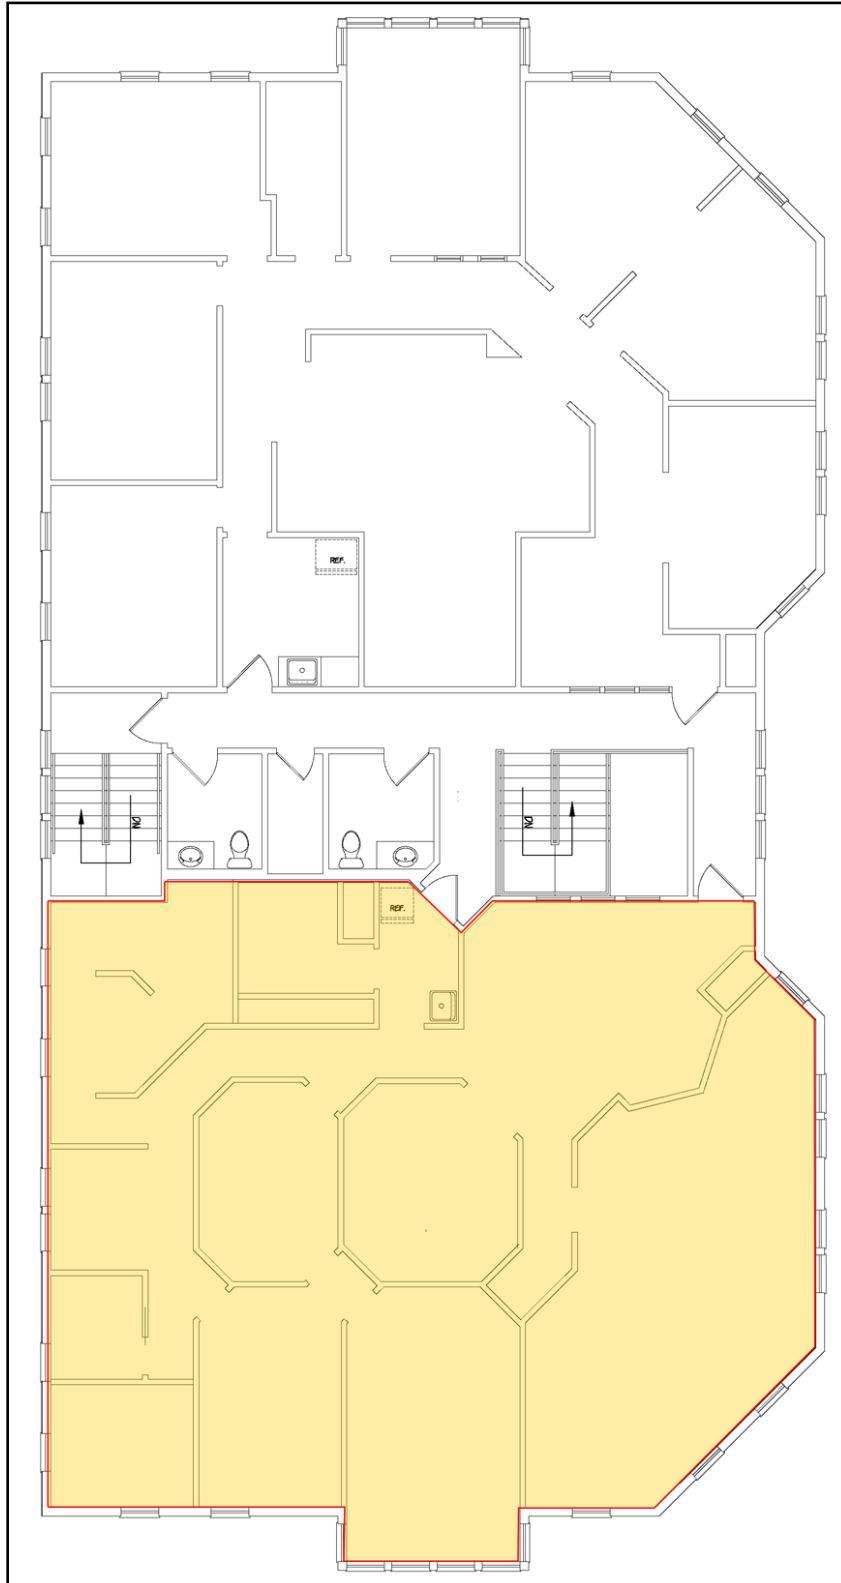

7161 N. Port Washington Road

Glendale, WI

Suite 1A 1,297 SF

Suite 1B 584 SF

1,881 SF Max. Contiguous

**FROM INSIGHT TO RESULTS**

Information shown herein was furnished by sources deemed reliable and is believed to be accurate, however, no warranty or representation is made as to the accuracy thereof and is subject to correction. Prices subject to change without notice.

7161 N. Port Washington Road

Glendale, WI

Suite 2A  
2,086 SF

**FROM INSIGHT TO RESULTS**

Information shown herein was furnished by sources deemed reliable and is believed to be accurate, however, no warranty or representation is made as to the accuracy thereof and is subject to correction. Prices subject to change without notice.

7161 N. Port Washington Road

Glendale, WI

Suite 2B  
2,108 SF

**FROM INSIGHT TO RESULTS**

Information shown herein was furnished by sources deemed reliable and is believed to be accurate, however, no warranty or representation is made as to the accuracy thereof and is subject to correction. Prices subject to change without notice.

7161 N. Port Washington Road

Glendale, WI

Second Floor

4,194 SF

**FROM INSIGHT TO RESULTS**

Information shown herein was furnished by sources deemed reliable and is believed to be accurate, however, no warranty or representation is made as to the accuracy thereof and is subject to correction. Prices subject to change without notice.