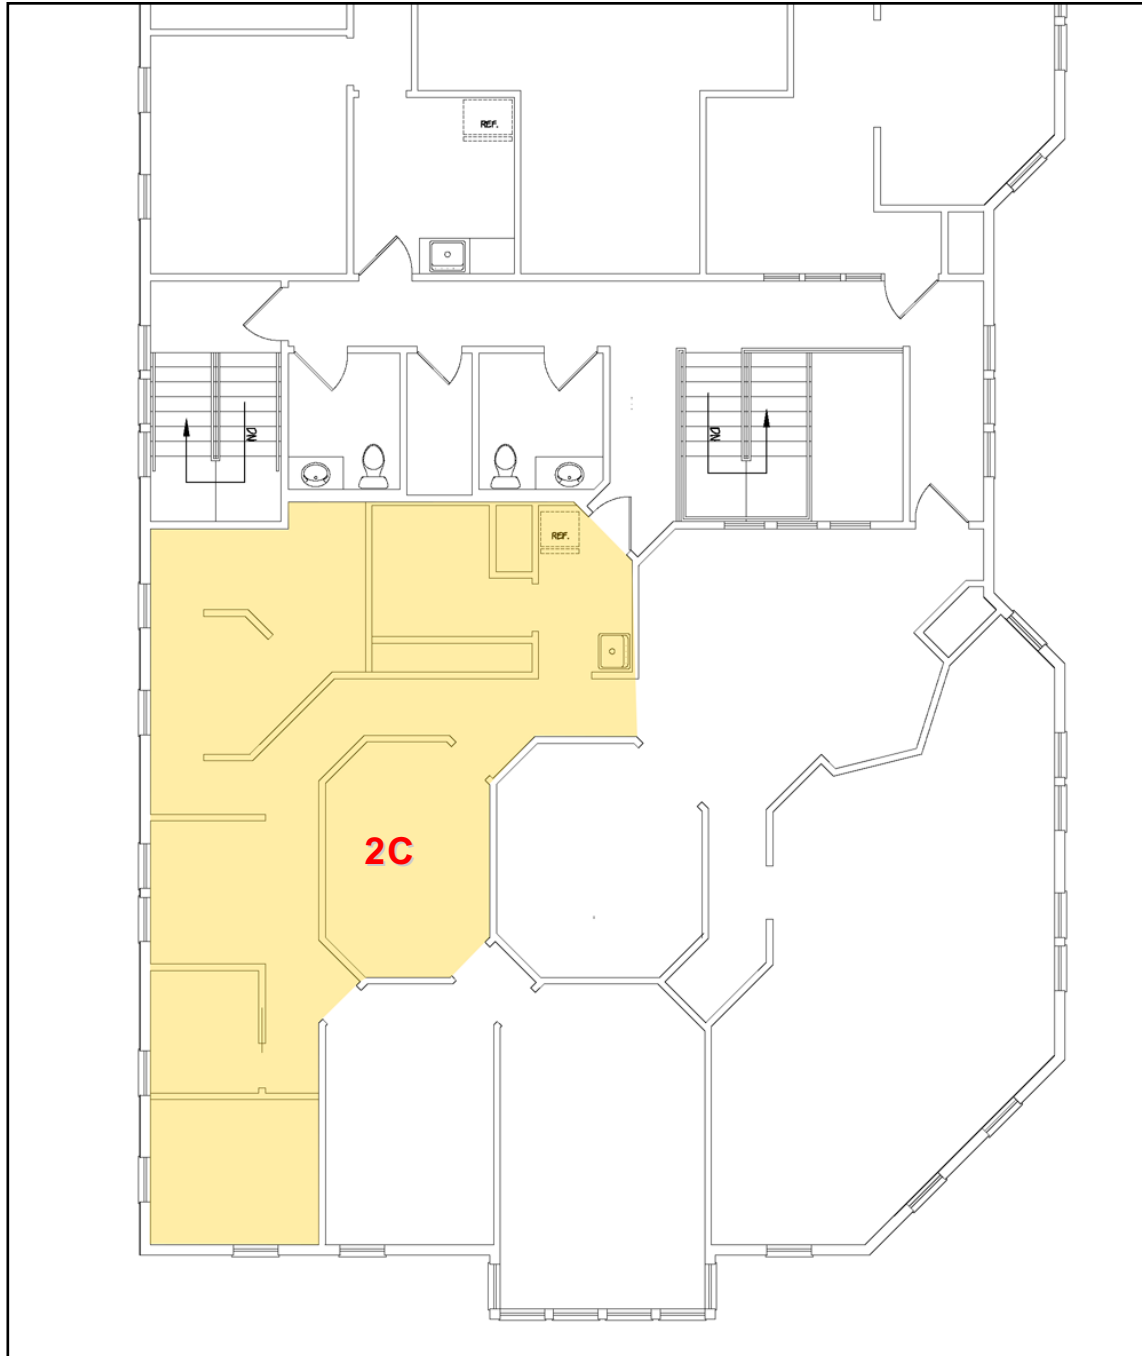

Suite 2C 868 RSF