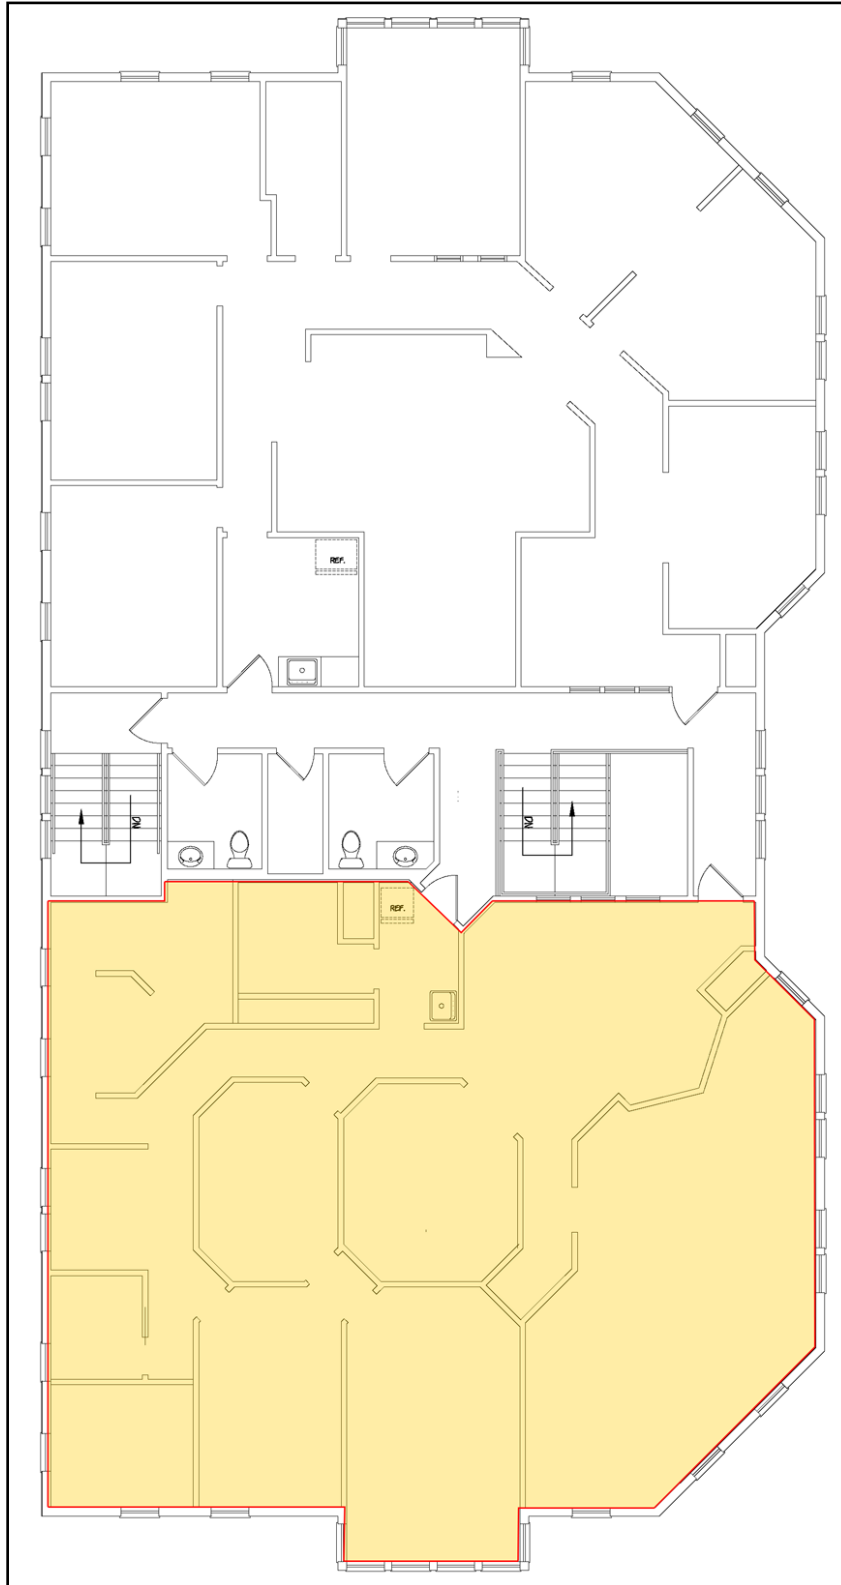

7161 N. Port Washington Road

Glendale, WI

Suite 1A 958 SF

Suite 1B 584 SF

1,542 SF Max. Contiguous

Information shown herein was furnished by sources deemed reliable and is believed to be accurate, however, no warranty or representation is made as to the accuracy thereof and is subject to correction. Prices subject to change without notice.

7161 N. Port Washington Road

Glendale, WI

Suite 2A
2,086 SF

Information shown herein was furnished by sources deemed reliable and is believed to be accurate, however, no warranty or representation is made as to the accuracy thereof and is subject to correction. Prices subject to change without notice.

7161 N. Port Washington Road

Glendale, WI

Suite 2B
2,108 SF

Information shown herein was furnished by sources deemed reliable and is believed to be accurate, however, no warranty or representation is made as to the accuracy thereof and is subject to correction. Prices subject to change without notice.