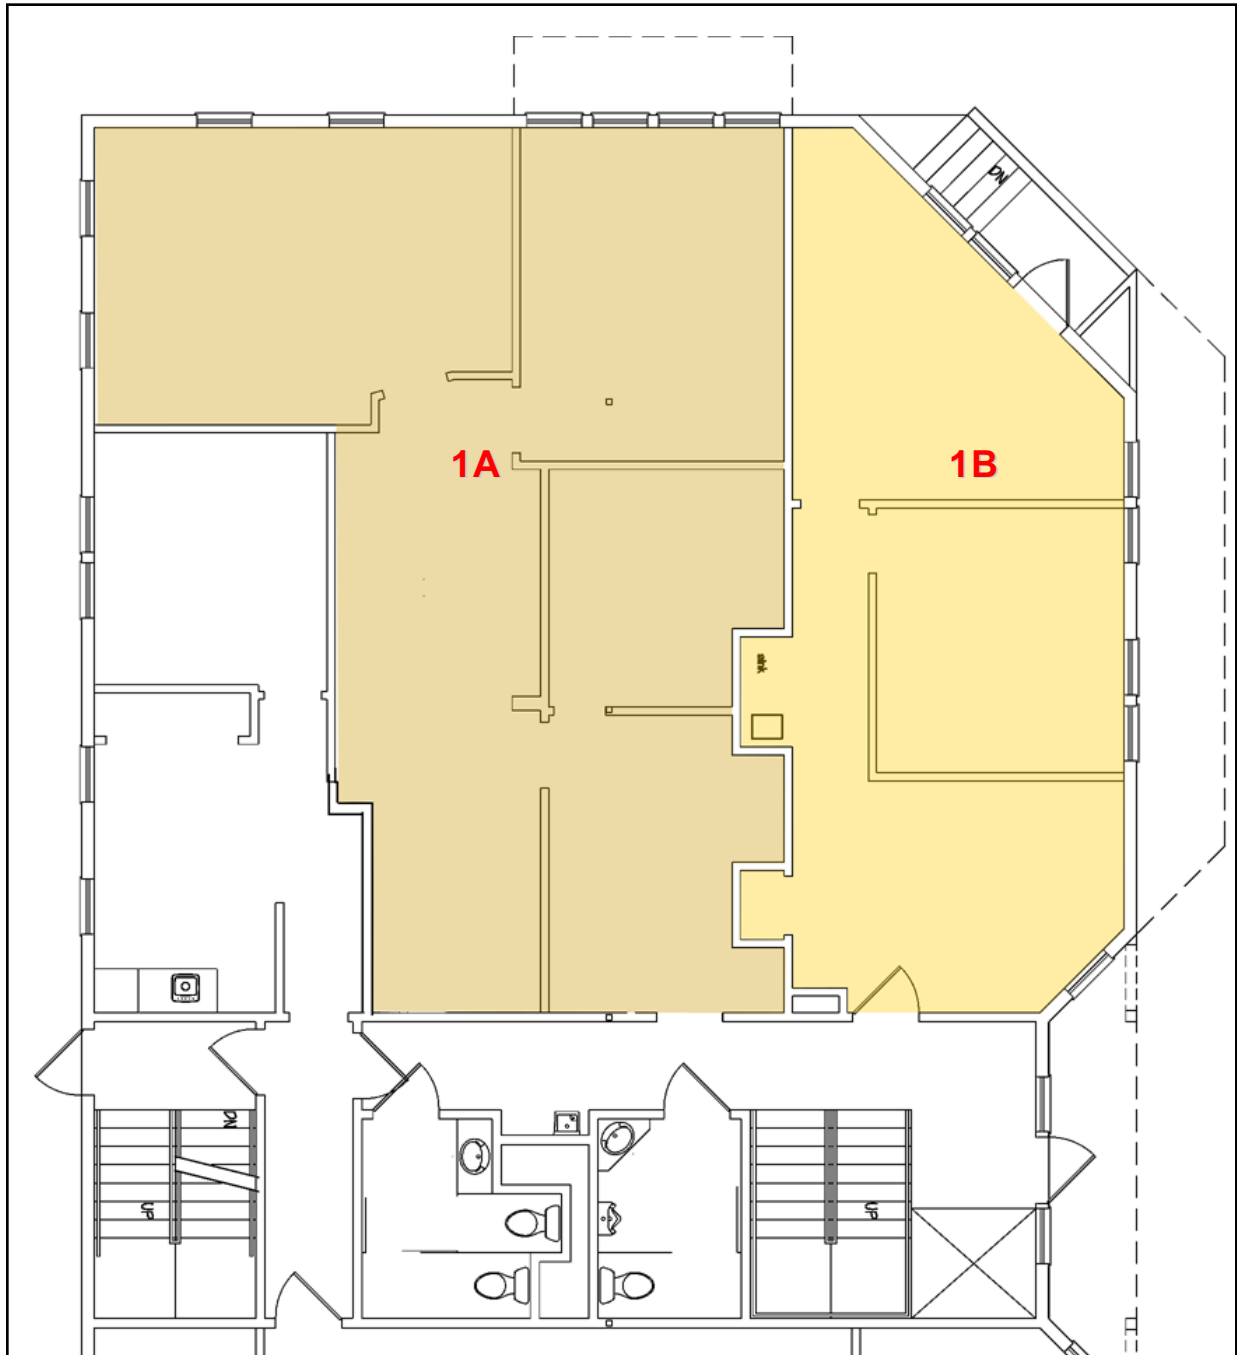

7161 N. Port Washington Road

Glendale, WI

Suite 1A 958 SF

Suite 1B 584 SF

1,542 SF Max. Contiguous

Information shown herein was furnished by sources deemed reliable and is believed to be accurate, however, no warranty or representation is made as to the accuracy thereof and is subject to correction. Prices subject to change without notice.

7161 N. Port Washington Road

Glendale, WI

Suite 2A
2,086 SF

Information shown herein was furnished by sources deemed reliable and is believed to be accurate, however, no warranty or representation is made as to the accuracy thereof and is subject to correction. Prices subject to change without notice.

7161 N. Port Washington Road

Glendale, WI

Suite 2B
2,108 SF

Information shown herein was furnished by sources deemed reliable and is believed to be accurate, however, no warranty or representation is made as to the accuracy thereof and is subject to correction. Prices subject to change without notice.

7161 N. Port Washington Road

Glendale, WI

Second Floor

4,194 SF

Information shown herein was furnished by sources deemed reliable and is believed to be accurate, however, no warranty or representation is made as to the accuracy thereof and is subject to correction. Prices subject to change without notice.