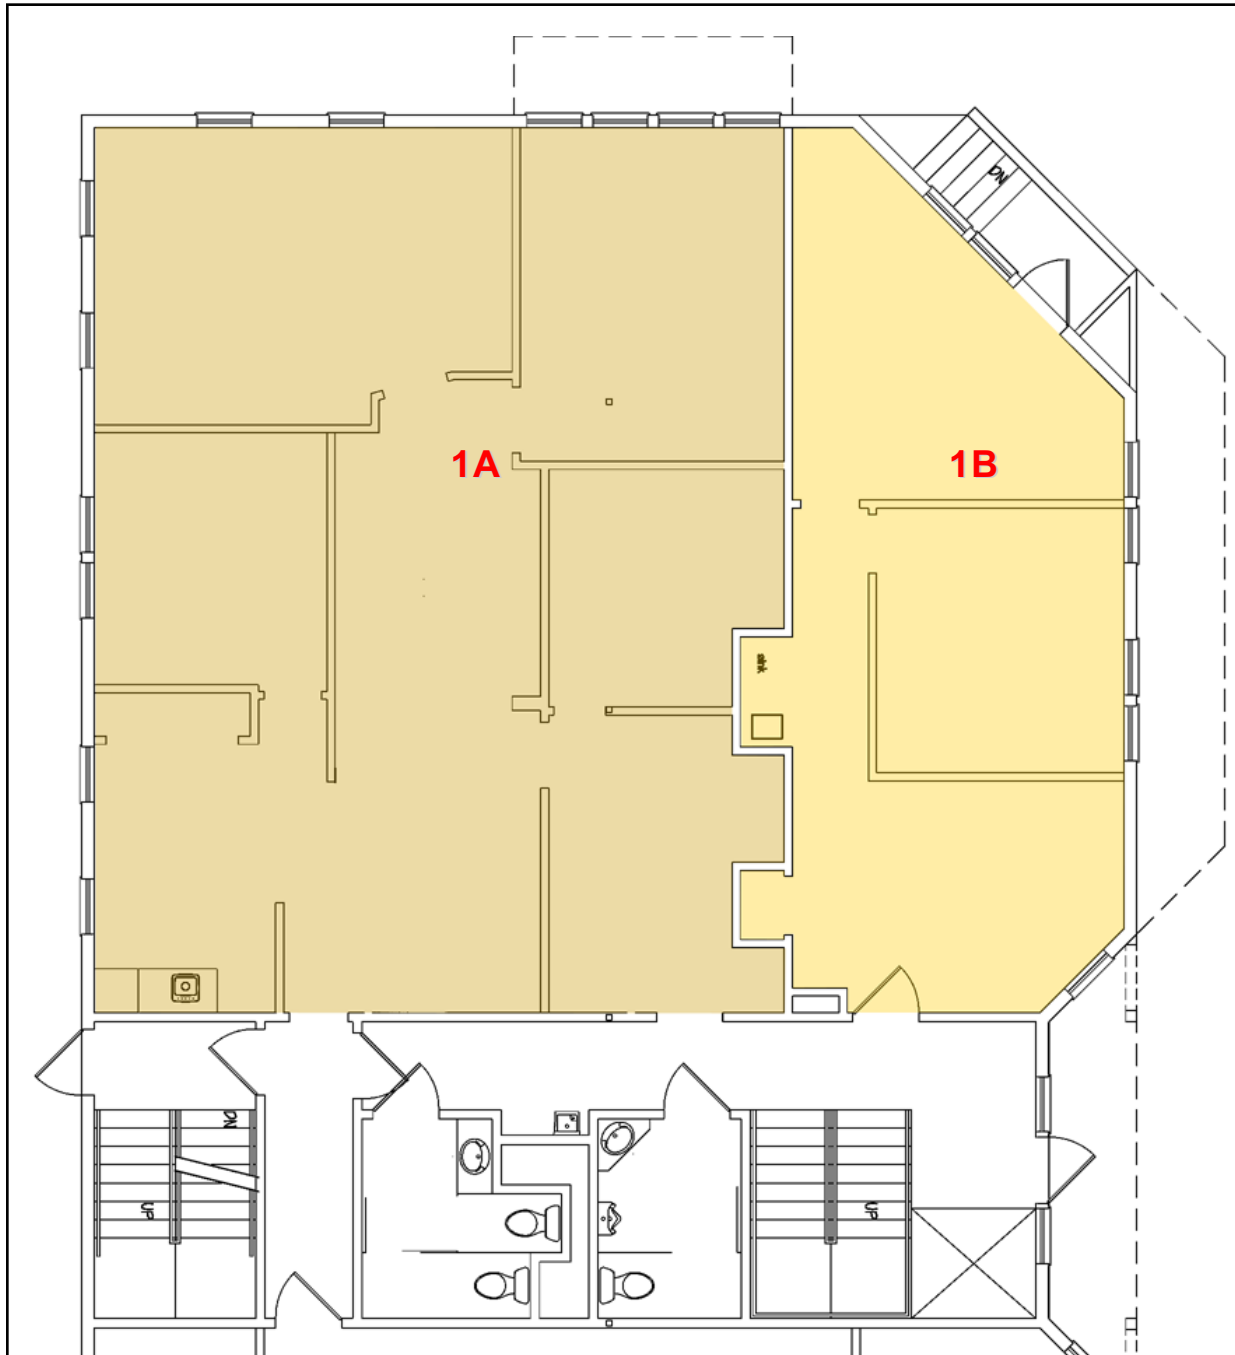

7161 N. Port Washington Road

Glendale, WI

Suite 1A 1,297 SF

Suite 1B 584 SF

1,881 SF Max. Contiguous

**FROM INSIGHT TO RESULTS**

Information shown herein was furnished by sources deemed reliable and is believed to be accurate, however, no warranty or representation is made as to the accuracy thereof and is subject to correction. Prices subject to change without notice.

7161 N. Port Washington Road

Glendale, WI

Suite 2A  
2,086 SF

**FROM INSIGHT TO RESULTS**

Information shown herein was furnished by sources deemed reliable and is believed to be accurate, however, no warranty or representation is made as to the accuracy thereof and is subject to correction. Prices subject to change without notice.

7161 N. Port Washington Road

Glendale, WI

Suite 2B  
2,108 SF

**FROM INSIGHT TO RESULTS**

Information shown herein was furnished by sources deemed reliable and is believed to be accurate, however, no warranty or representation is made as to the accuracy thereof and is subject to correction. Prices subject to change without notice.

7161 N. Port Washington Road

Glendale, WI

Second Floor

4,194 SF

**FROM INSIGHT TO RESULTS**

Information shown herein was furnished by sources deemed reliable and is believed to be accurate, however, no warranty or representation is made as to the accuracy thereof and is subject to correction. Prices subject to change without notice.