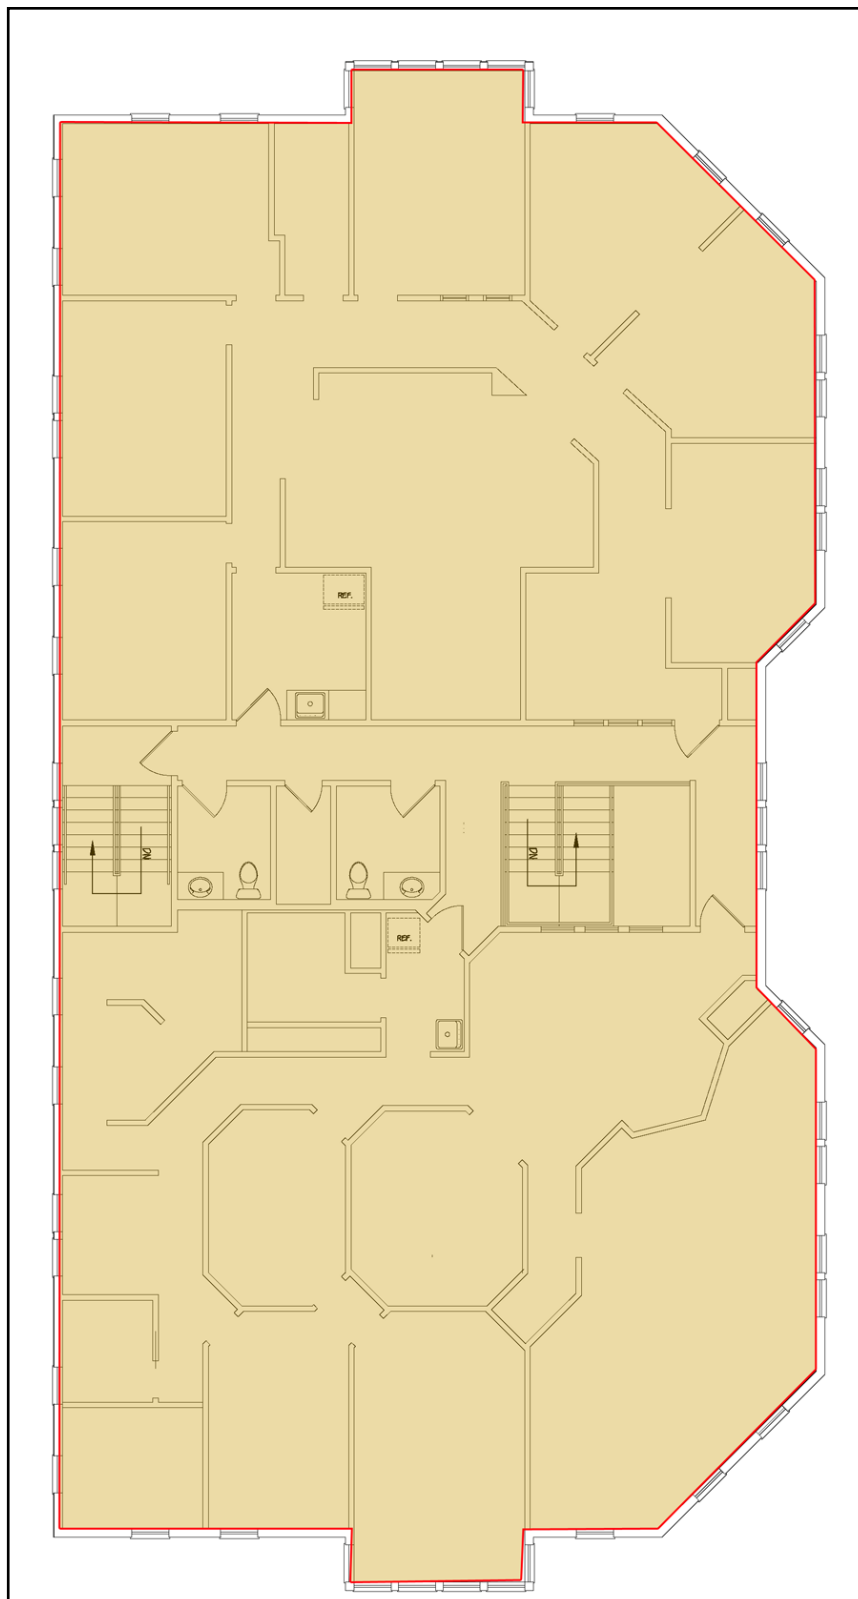

7161 N. Port Washington Road

Glendale, WI

Suite 1A 1,297 SF

Suite 1B 584 SF

1,881 SF Max. Contiguous

**FROM INSIGHT TO RESULTS**

Information shown herein was furnished by sources deemed reliable and is believed to be accurate, however, no warranty or representation is made as to the accuracy thereof and is subject to correction. Prices subject to change without notice.

7161 N. Port Washington Road

Glendale, WI

Suite 2A  
2,086 SF

**FROM INSIGHT TO RESULTS**

Information shown herein was furnished by sources deemed reliable and is believed to be accurate, however, no warranty or representation is made as to the accuracy thereof and is subject to correction. Prices subject to change without notice.

7161 N. Port Washington Road

Glendale, WI

Suite 2B  
2,108 SF

**FROM INSIGHT TO RESULTS**

Information shown herein was furnished by sources deemed reliable and is believed to be accurate, however, no warranty or representation is made as to the accuracy thereof and is subject to correction. Prices subject to change without notice.

7161 N. Port Washington Road

Glendale, WI

Second Floor

4,194 SF

**FROM INSIGHT TO RESULTS**

Information shown herein was furnished by sources deemed reliable and is believed to be accurate, however, no warranty or representation is made as to the accuracy thereof and is subject to correction. Prices subject to change without notice.