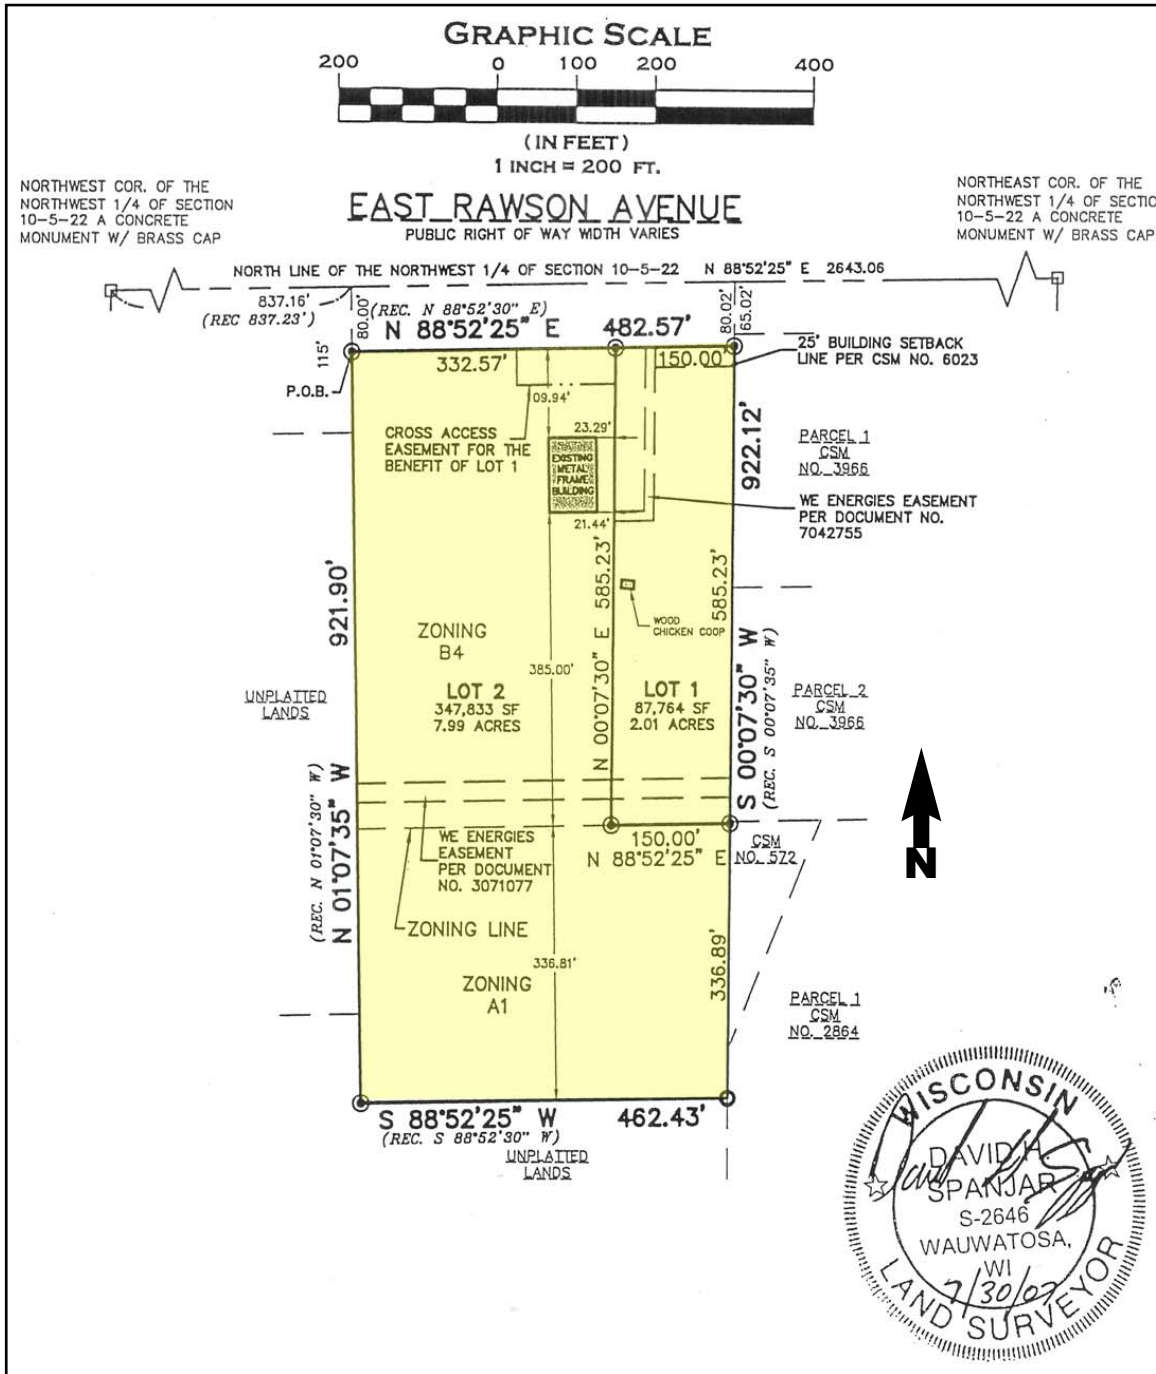

1901-41 E. Rawson Avenue
Oak Creek, WI

Site Plan

LOCAL PRESENCE GLOBAL REACH

Information shown herein was furnished by sources deemed reliable and is believed to be accurate, however, no warranty or representation is made as to the accuracy thereof and is subject to correction. Prices subject to change without notice.