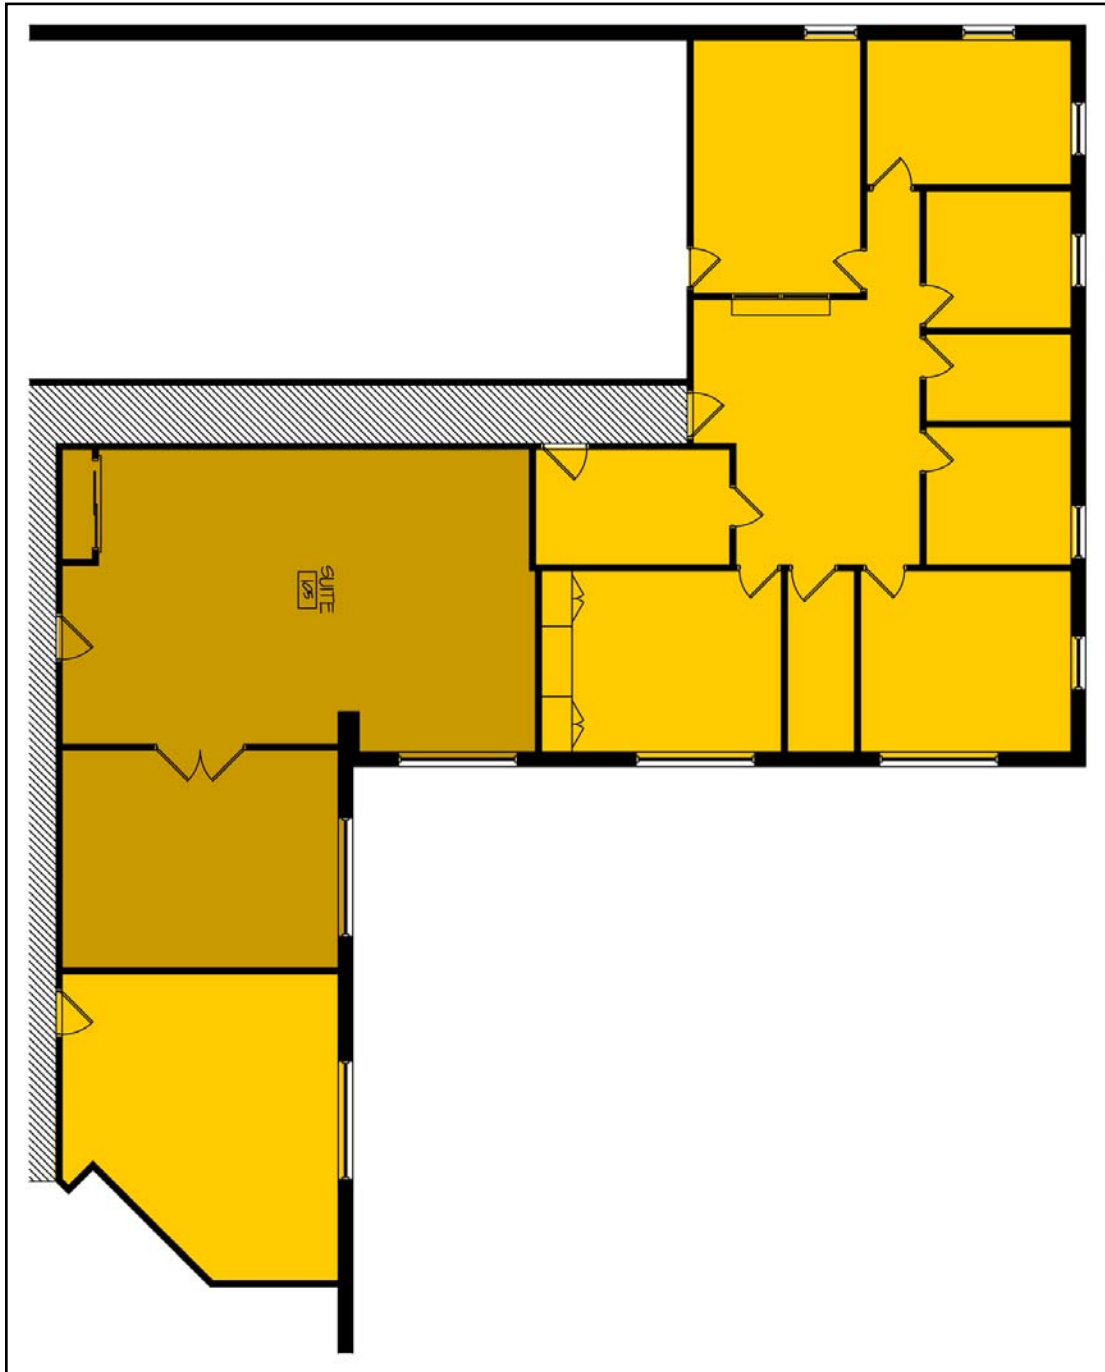

275 Regency Court
Brookfield, WI

Ste. 105, NE, NW
2,387 Contiguous USF
2,651 Contiguous RSF

GRUBB & ELLIS.
Apex Commercial

Information shown herein was furnished by sources deemed reliable and is believed to be accurate, however, no warranty or representation is made as to the accuracy thereof and is subject to correction. Prices subject to change without notice.