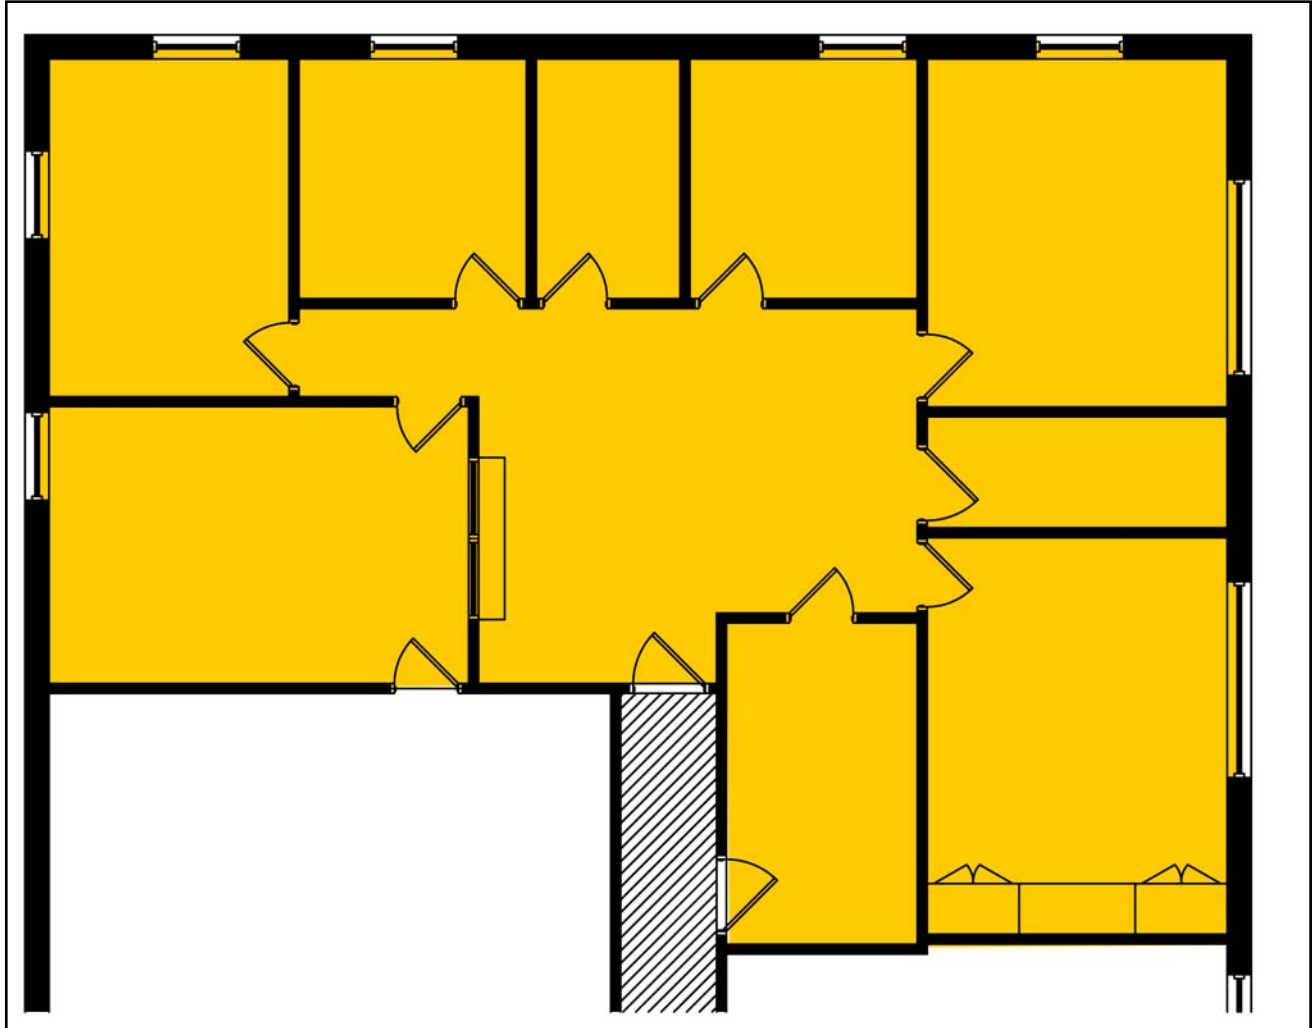

275 Regency Court
Brookfield, WI

Ste. NW

Approx. 1,850 USF
2,072 RSF

GRUBB & ELLIS.
Apex Commercial

Information shown herein was furnished by sources deemed reliable and is believed to be accurate, however, no warranty or representation is made as to the accuracy thereof and is subject to correction. Prices subject to change without notice.