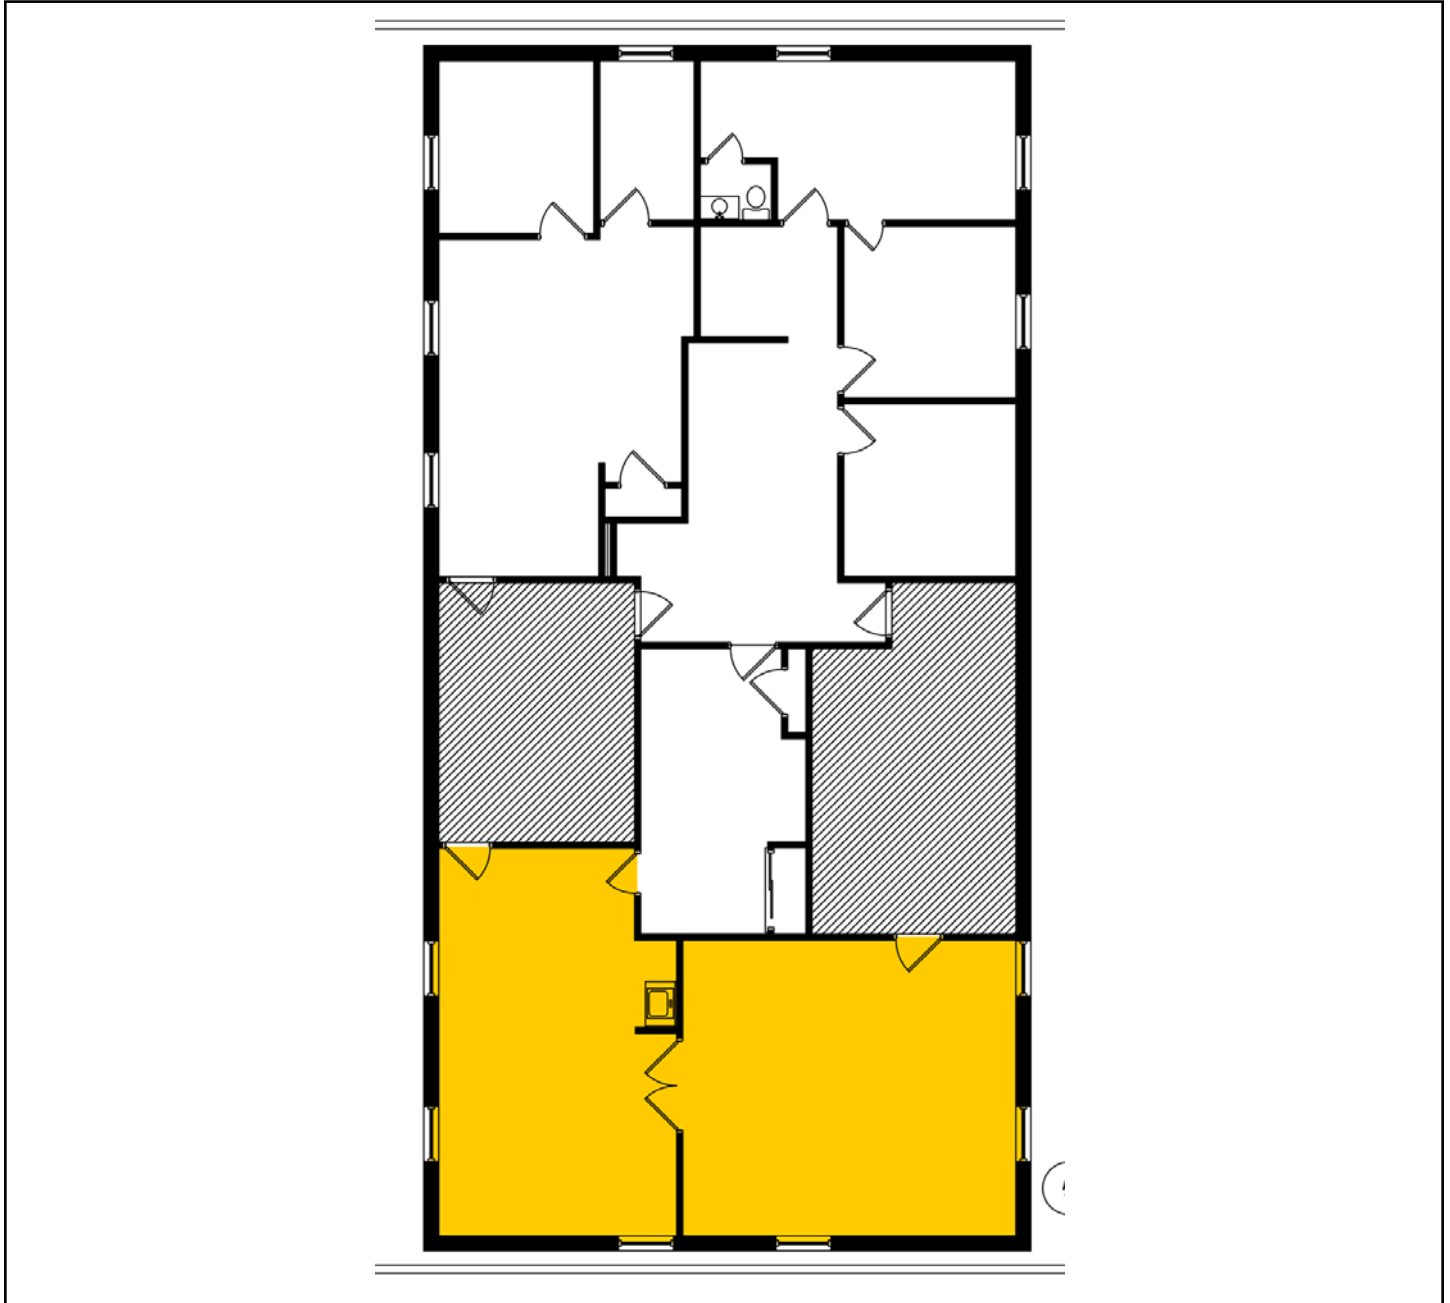

280 Regency Ct.
Brookfield, WI

Ste. 101
1,047 USF
1,163 RSF

GRUBB & ELLIS.
Apex Commercial

FROM INSIGHT TO RESULTS

Information shown herein was furnished by sources deemed reliable and is believed to be accurate, however, no warranty or representation is made as to the accuracy thereof and is subject to correction. Prices subject to change without notice.

280 Regency Ct.
Brookfield, WI

Ste. 201
1,063 USF
1,181 RSF

GRUBB & ELLIS.
Apex Commercial

FROM INSIGHT TO RESULTS

Information shown herein was furnished by sources deemed reliable and is believed to be accurate, however, no warranty or representation is made as to the accuracy thereof and is subject to correction. Prices subject to change without notice.