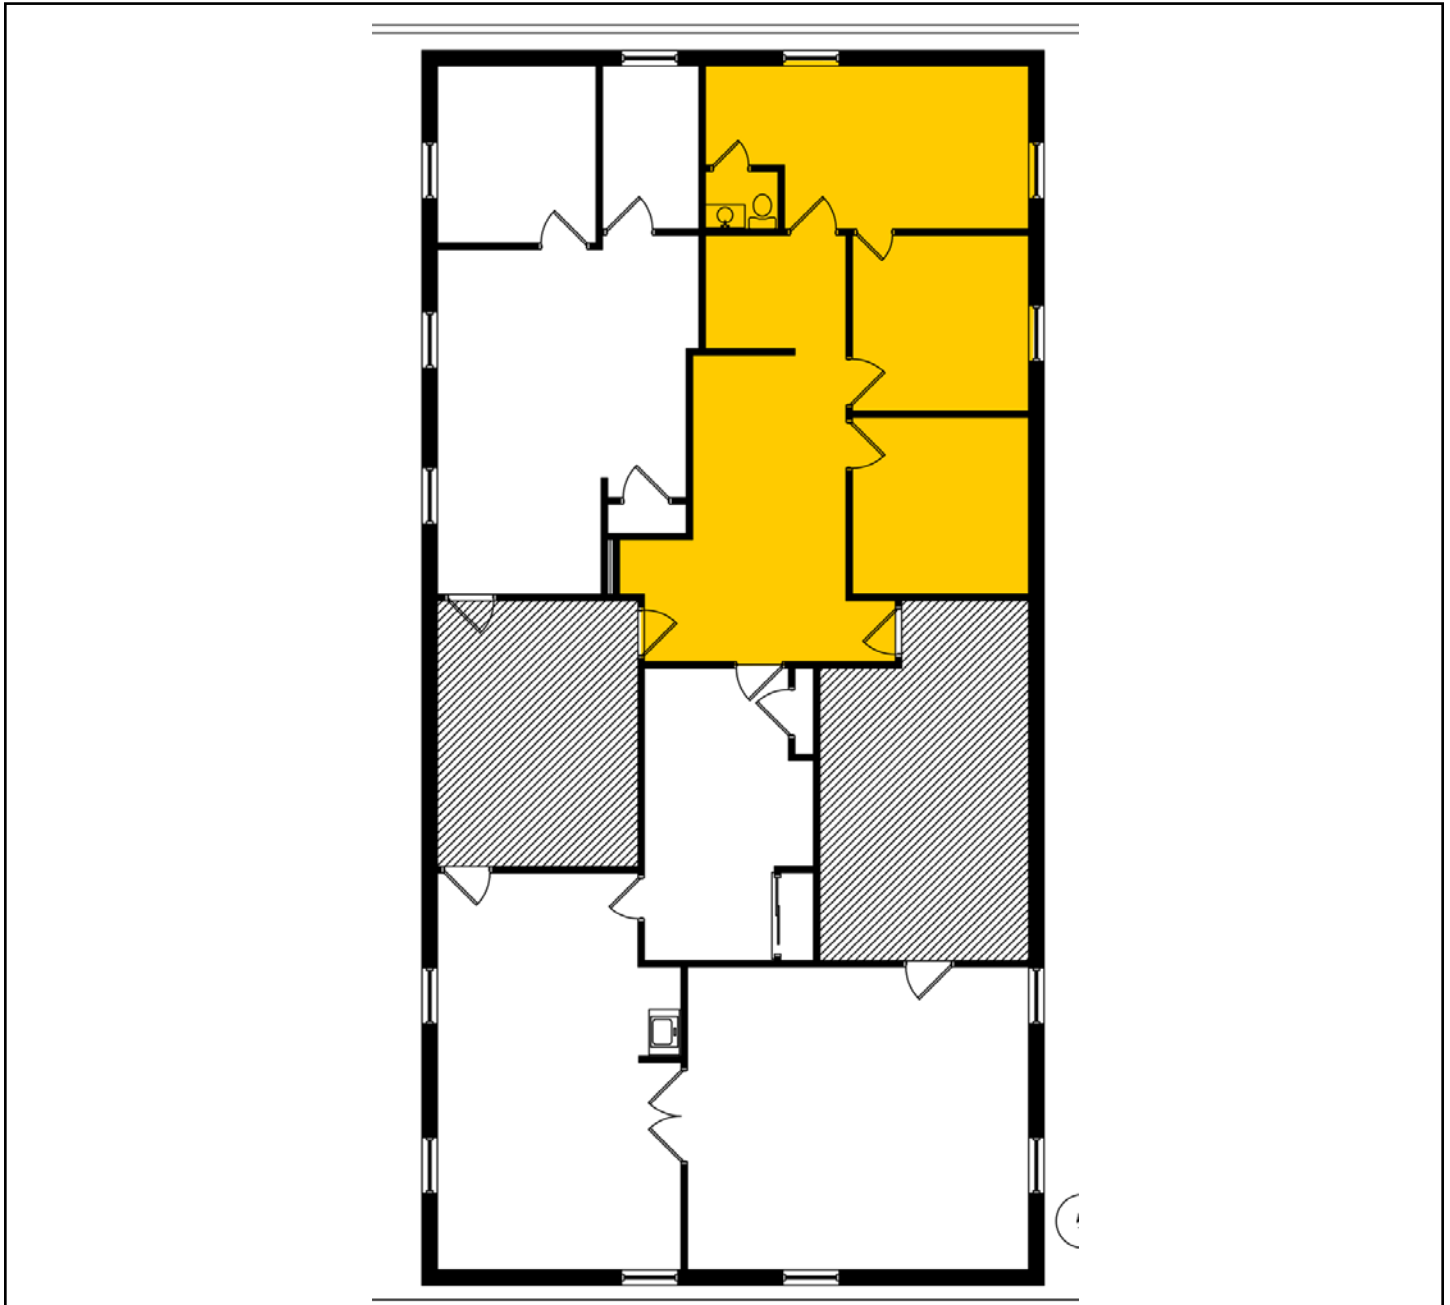

280 Regency Ct.
Brookfield, WI

Ste. 203
841 USF
934 RSF

GRUBB & ELLIS.
Apex Commercial

Information shown herein was furnished by sources deemed reliable and is believed to be accurate, however, no warranty or representation is made as to the accuracy thereof and is subject to correction. Prices subject to change without notice.