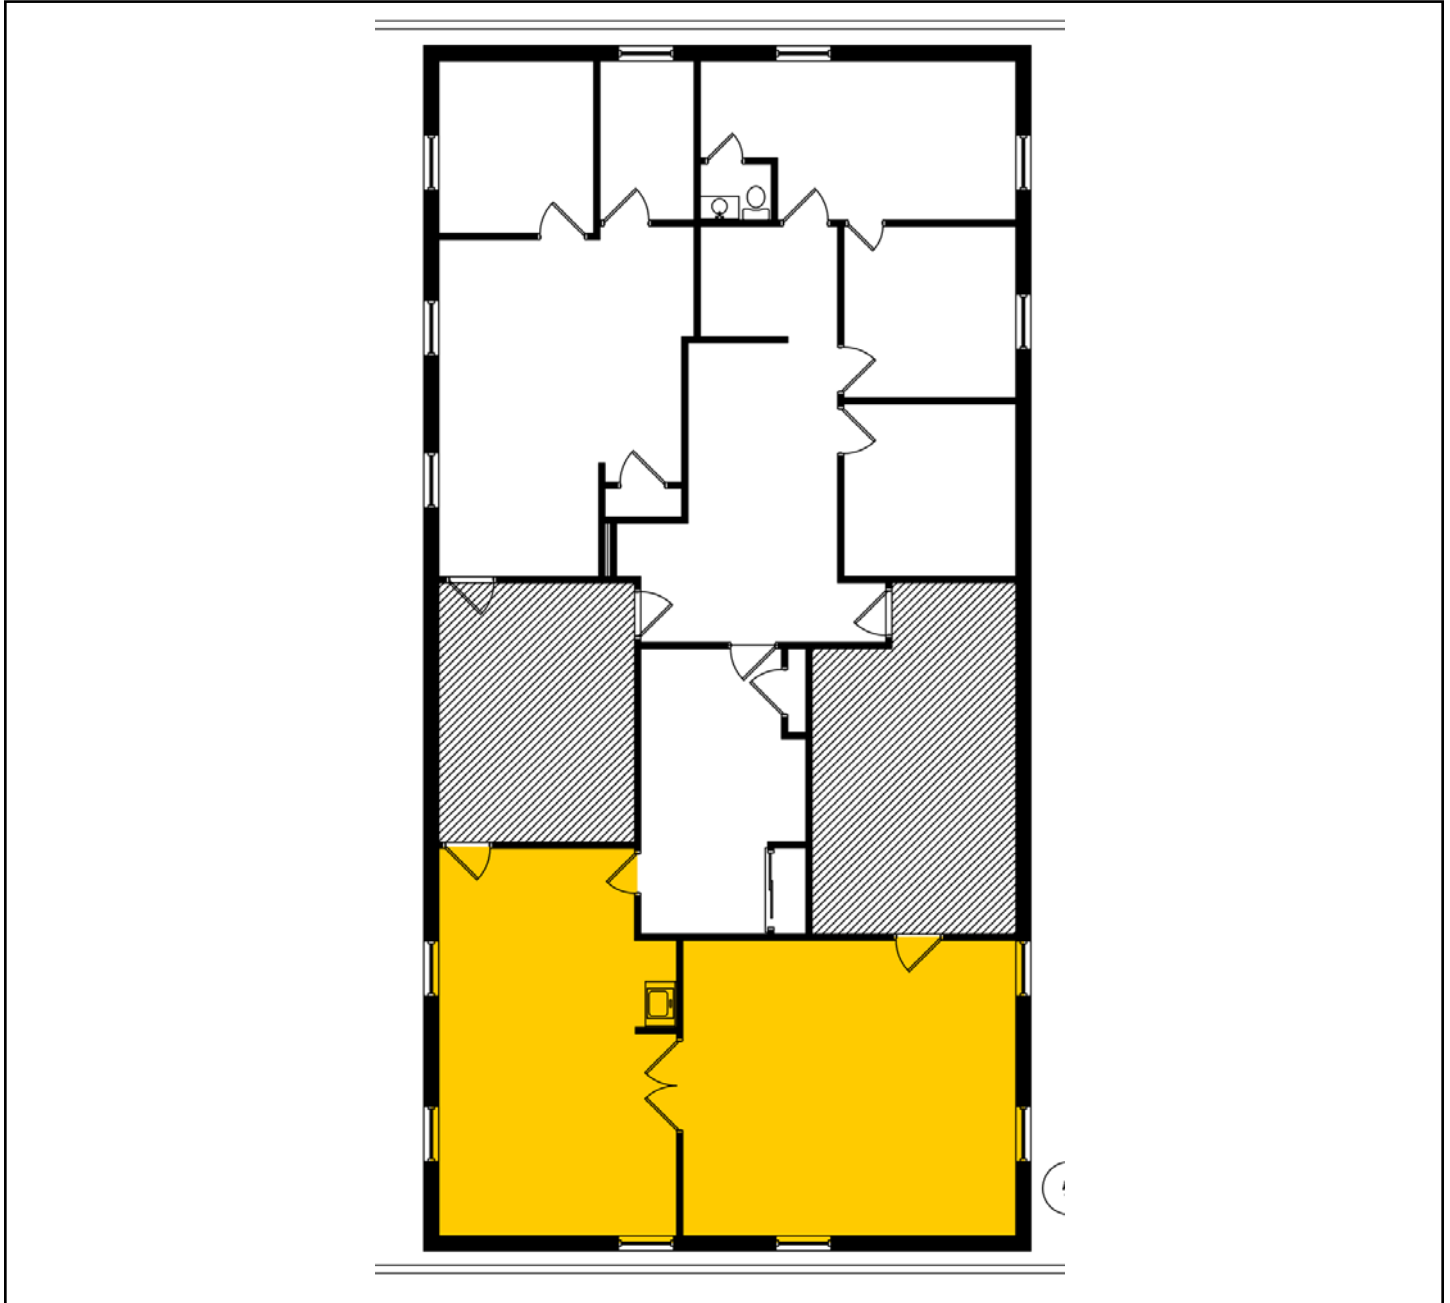

280 Regency Ct.  
Brookfield, WI

Ste. 201  
1,063 USF  
1,181 RSF

**GRUBB & ELLIS.**  
Apex Commercial

Information shown herein was furnished by sources deemed reliable and is believed to be accurate, however, no warranty or representation is made as to the accuracy thereof and is subject to correction. Prices subject to change without notice.

280 Regency Ct.  
Brookfield, WI

Ste. 202  
563 USF  
625 RSF

**GRUBB & ELLIS**  
Apex Commercial

Information shown herein was furnished by sources deemed reliable and is believed to be accurate, however, no warranty or representation is made as to the accuracy thereof and is subject to correction. Prices subject to change without notice.