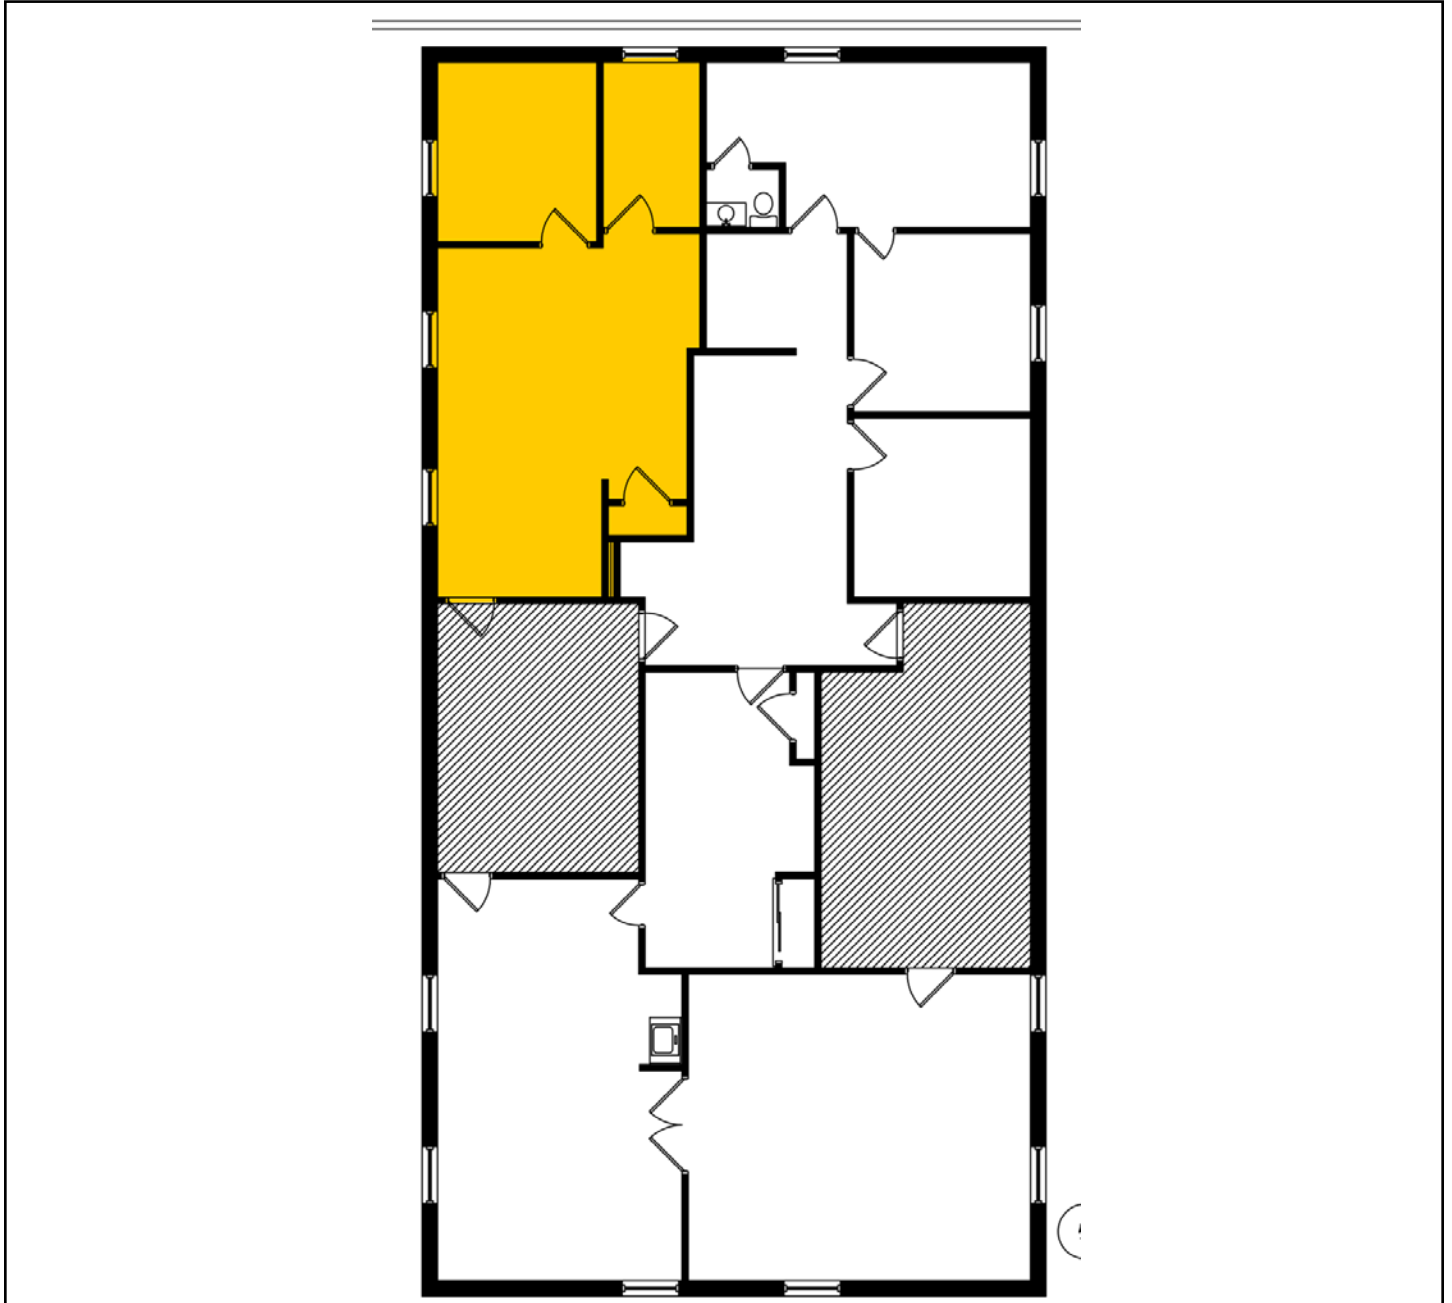

280 Regency Ct.  
Brookfield, WI

Ste. 201  
1,063 USF  
1,181 RSF

**GRUBB & ELLIS.**  
Apex Commercial

Information shown herein was furnished by sources deemed reliable and is believed to be accurate, however, no warranty or representation is made as to the accuracy thereof and is subject to correction. Prices subject to change without notice.

280 Regency Ct.  
Brookfield, WI

Ste. 202  
563 USF  
625 RSF

**GRUBB & ELLIS**  
Apex Commercial

Information shown herein was furnished by sources deemed reliable and is believed to be accurate, however, no warranty or representation is made as to the accuracy thereof and is subject to correction. Prices subject to change without notice.