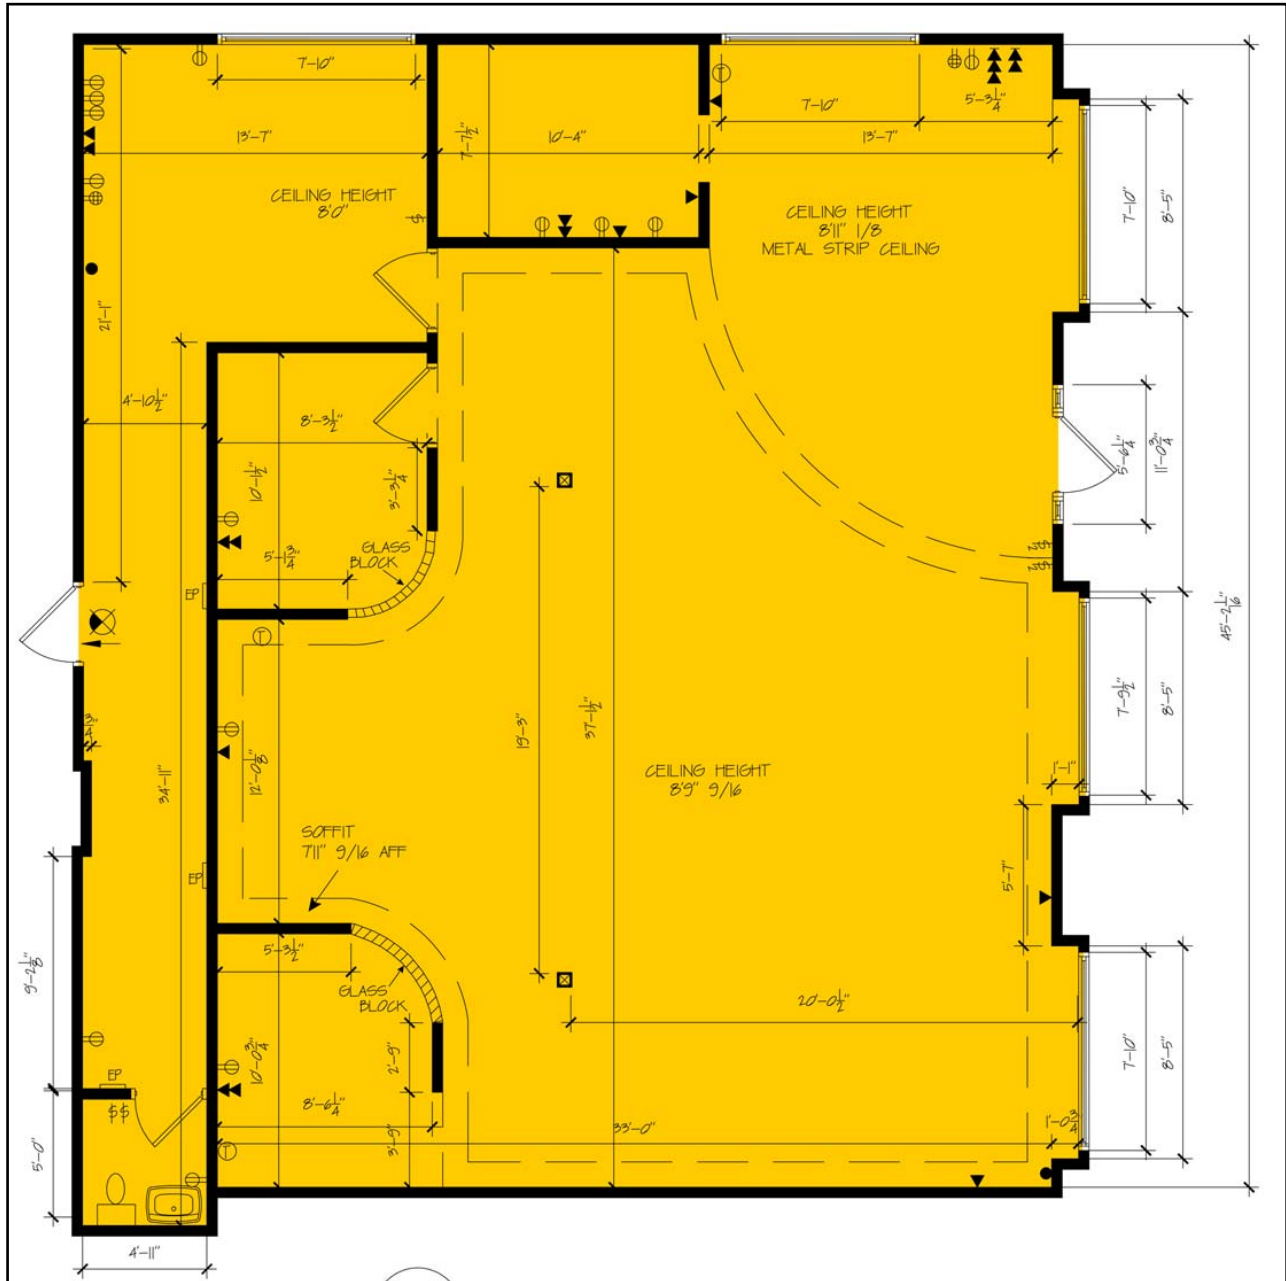

295 Regency Court
Brookfield, WI

Suite 201
1,881 RSF

GRUBB & ELLIS.
Apex Commercial

Information shown herein was furnished by sources deemed reliable and is believed to be accurate, however, no warranty or representation is made as to the accuracy thereof and is subject to correction. Prices subject to change without notice.

295 Regency Court
Brookfield, WI

Suite 100
2,095 RSF

Information shown herein was furnished by sources deemed reliable and is believed to be accurate, however, no warranty or representation is made as to the accuracy thereof and is subject to correction. Prices subject to change without notice.