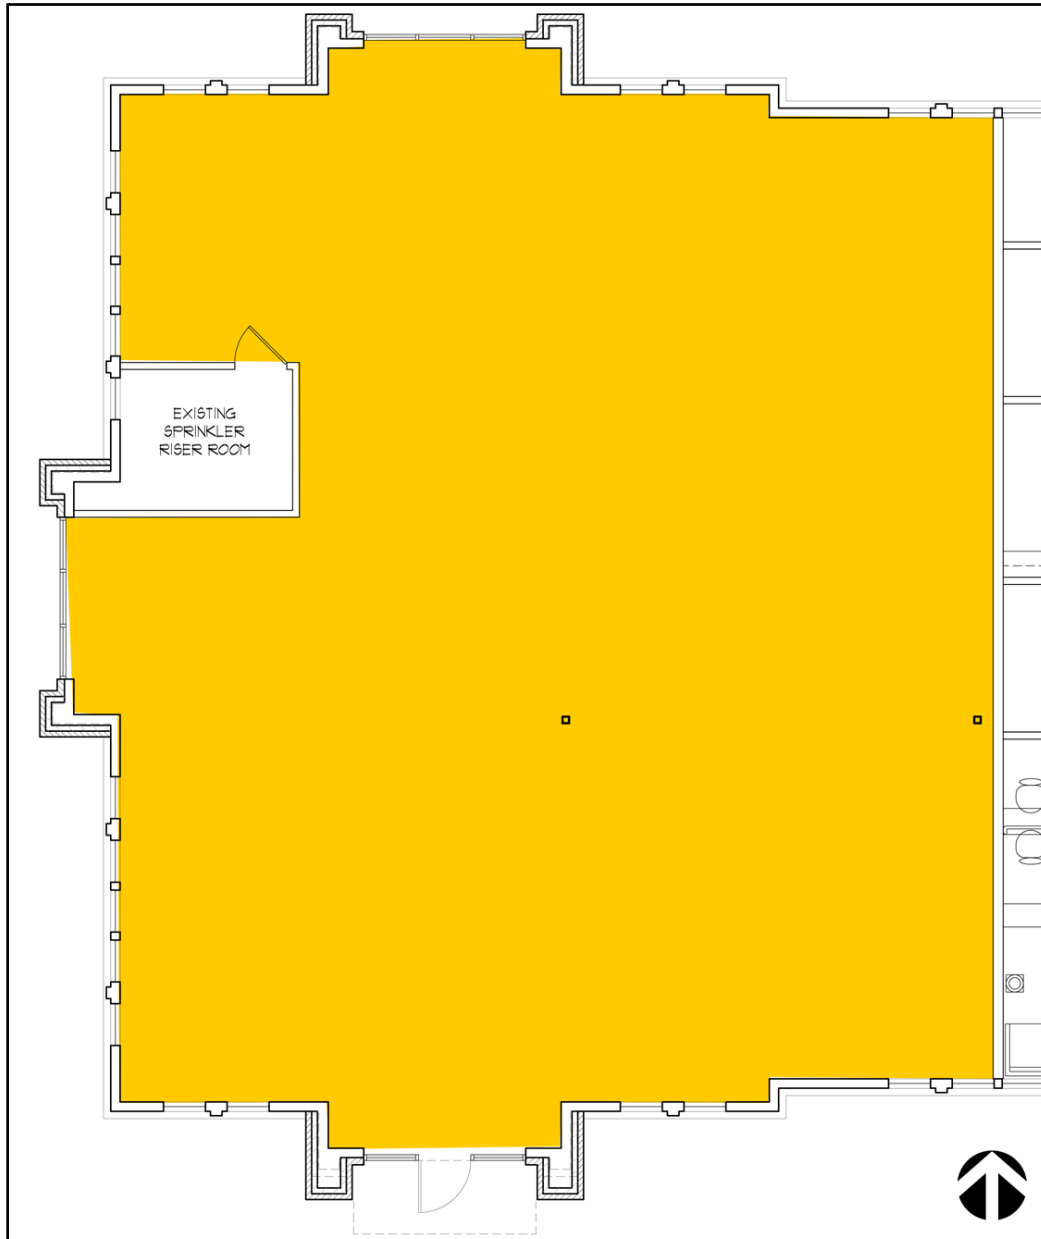

N96 W17695 Riversbend Circle
Germantown, WI

3,004 SF

GRUBB & ELLIS.
Apex Commercial

FROM INSIGHT TO RESULTS

Information shown herein was furnished by sources deemed reliable and is believed to be accurate, however, no warranty or representation is made as to the accuracy thereof and is subject to correction. Prices subject to change without notice.