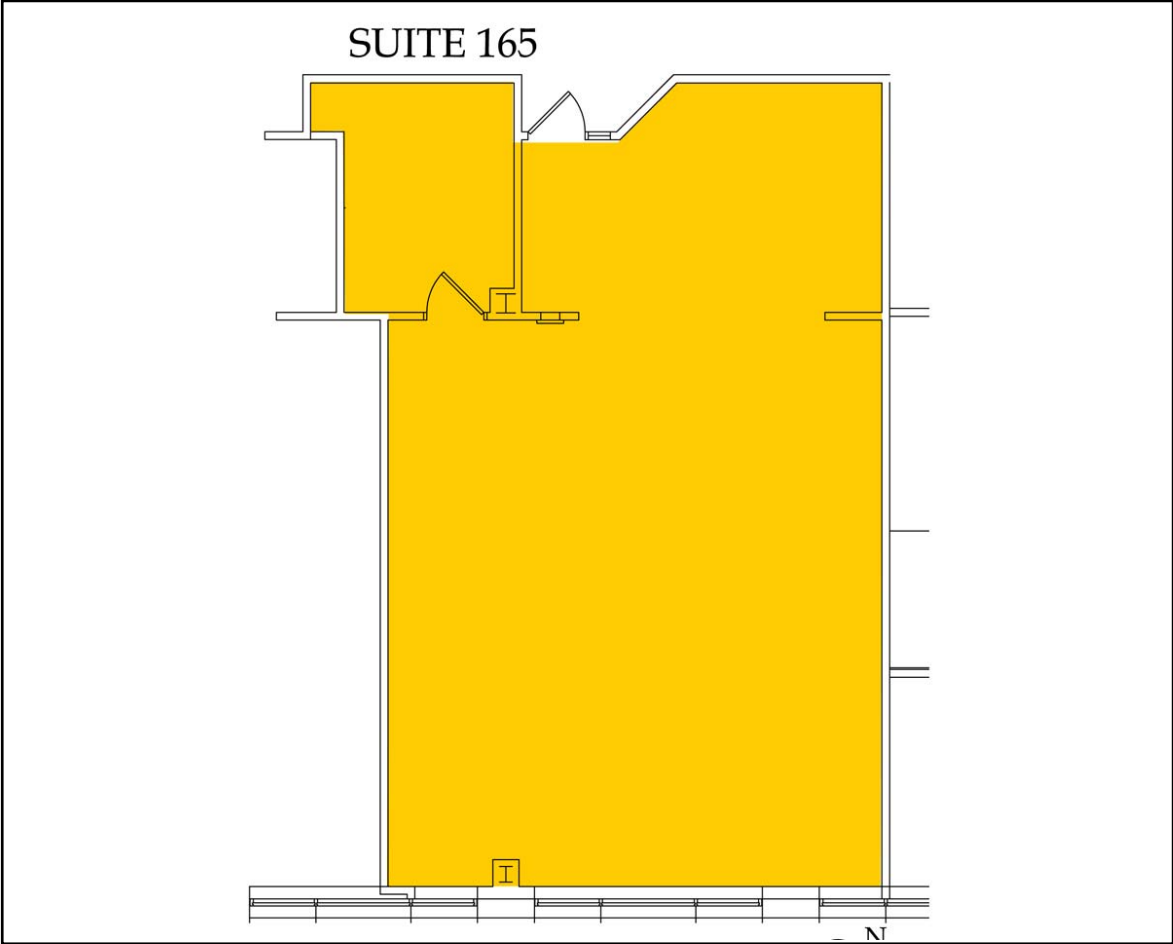

TWO RIVERWOOD PLACE
N19 W24133 Riverwood Drive
Pewaukee, WI

Suite 160 2,289 RSF

Suite Detail

From Insight to Results

Information shown herein was furnished by sources deemed reliable and is believed to be accurate, however, no warranty or representation is made as to the accuracy thereof and is subject to correction. Prices subject to change without notice.

TWO RIVERWOOD PLACE
N19 W24133 Riverwood Drive
Pewaukee, WI

Suite 165 1,334 RSF

Suite Detail

From Insight to Results

Information shown herein was furnished by sources deemed reliable and is believed to be accurate, however, no warranty or representation is made as to the accuracy thereof and is subject to correction. Prices subject to change without notice.

TWO RIVERWOOD PLACE
N19 W24133 Riverwood Drive
Pewaukee, WI

Suite 170 4,805 RSF

Suite Detail

From Insight to Results

Information shown herein was furnished by sources deemed reliable and is believed to be accurate, however, no warranty or representation is made as to the accuracy thereof and is subject to correction. Prices subject to change without notice.

TWO RIVERWOOD PLACE
N19 W24133 Riverwood Drive
Pewaukee, WI

Suite 160, 165 & 170
8,415 RSF Contiguous

Suite Detail

From Insight to Results

Information shown herein was furnished by sources deemed reliable and is believed to be accurate, however, no warranty or representation is made as to the accuracy thereof and is subject to correction. Prices subject to change without notice.