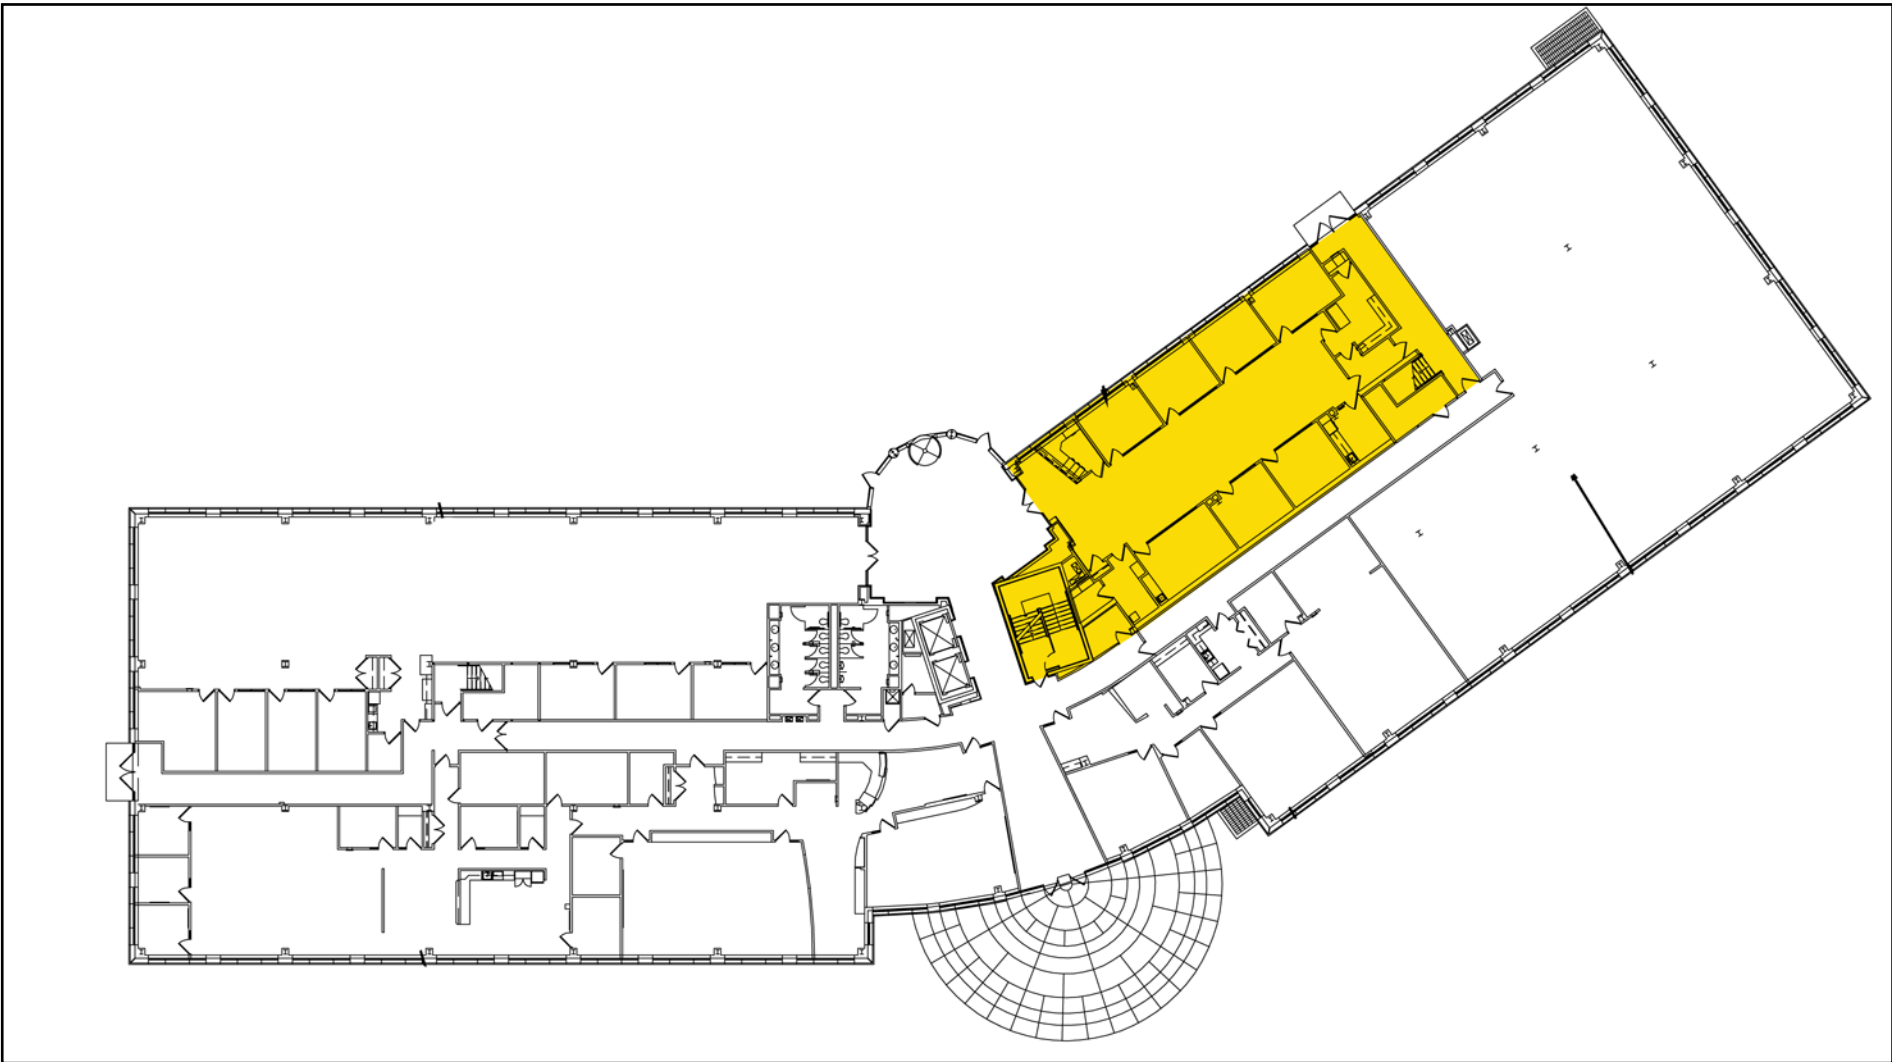

TWO RIVERWOOD PLACE
N19 W24133 Riverwood Drive
Pewaukee, WI

Suite 160 2,289 RSF

Suite Detail

From Insight to Results

Information shown herein was furnished by sources deemed reliable and is believed to be accurate, however, no warranty or representation is made as to the accuracy thereof and is subject to correction. Prices subject to change without notice.

TWO RIVERWOOD PLACE
N19 W24133 Riverwood Drive
Pewaukee, WI

Suite 170 4,805 RSF

Suite Detail

From Insight to Results

Information shown herein was furnished by sources deemed reliable and is believed to be accurate, however, no warranty or representation is made as to the accuracy thereof and is subject to correction. Prices subject to change without notice.

TWO RIVERWOOD PLACE
N19 W24133 Riverwood Drive
Pewaukee, WI

Suite 160, 165 & 170
8,415 RSF Contiguous

Suite Detail

From Insight to Results

Information shown herein was furnished by sources deemed reliable and is believed to be accurate, however, no warranty or representation is made as to the accuracy thereof and is subject to correction. Prices subject to change without notice.

TWO RIVERWOOD PLACE
N19 W24133 Riverwood Drive
Pewaukee, WI

Suite 190 3,892 RSF

From Insight to Results

Information shown herein was furnished by sources deemed reliable and is believed to be accurate, however, no warranty or representation is made as to the accuracy thereof and is subject to correction. Prices subject to change without notice.