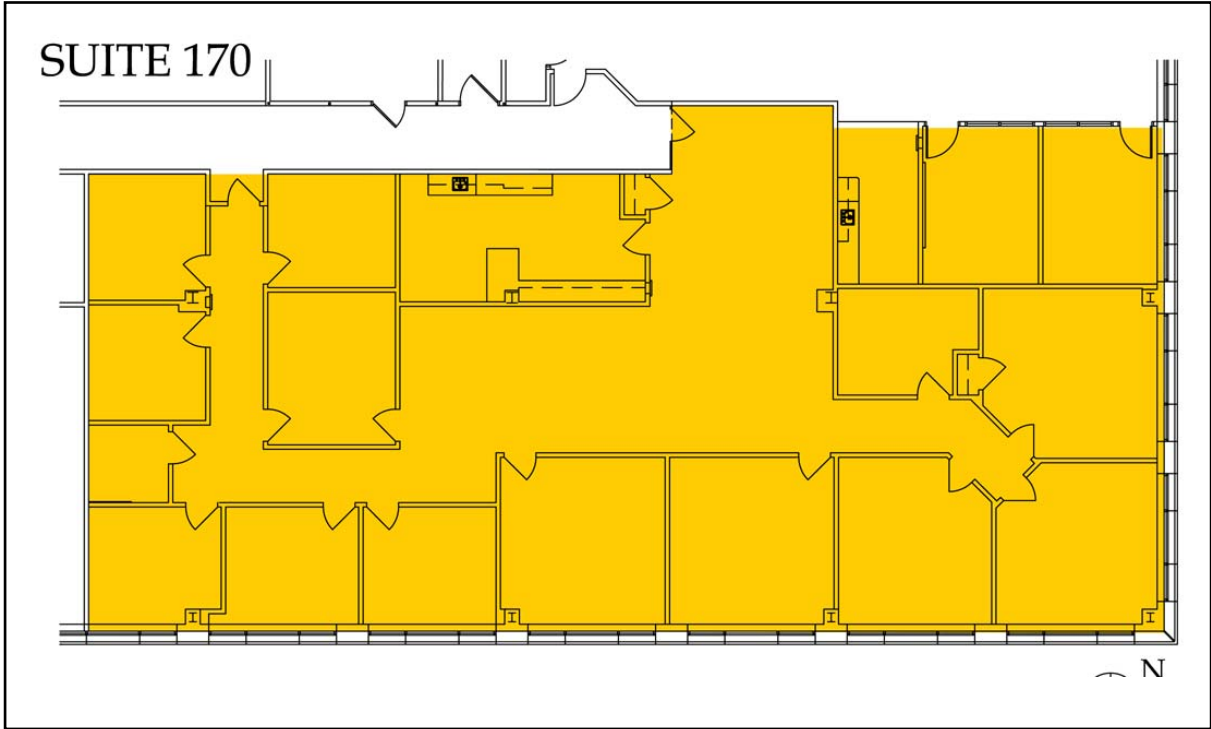

TWO RIVERWOOD PLACE
N19 W24133 Riverwood Drive
Pewaukee, WI

Suite 160 2,289 RSF

Suite Detail

From Insight to Results

Information shown herein was furnished by sources deemed reliable and is believed to be accurate, however, no warranty or representation is made as to the accuracy thereof and is subject to correction. Prices subject to change without notice.

TWO RIVERWOOD PLACE
N19 W24133 Riverwood Drive
Pewaukee, WI

Suite 165 1,334 RSF

Suite Detail

From Insight to Results

Information shown herein was furnished by sources deemed reliable and is believed to be accurate, however, no warranty or representation is made as to the accuracy thereof and is subject to correction. Prices subject to change without notice.

TWO RIVERWOOD PLACE
N19 W24133 Riverwood Drive
Pewaukee, WI

Suite 170 4,805 RSF

Suite Detail

From Insight to Results

Information shown herein was furnished by sources deemed reliable and is believed to be accurate, however, no warranty or representation is made as to the accuracy thereof and is subject to correction. Prices subject to change without notice.

TWO RIVERWOOD PLACE
N19 W24133 Riverwood Drive
Pewaukee, WI

Suite 160, 165 & 170
8,415 RSF Contiguous

Suite Detail

From Insight to Results

Information shown herein was furnished by sources deemed reliable and is believed to be accurate, however, no warranty or representation is made as to the accuracy thereof and is subject to correction. Prices subject to change without notice.