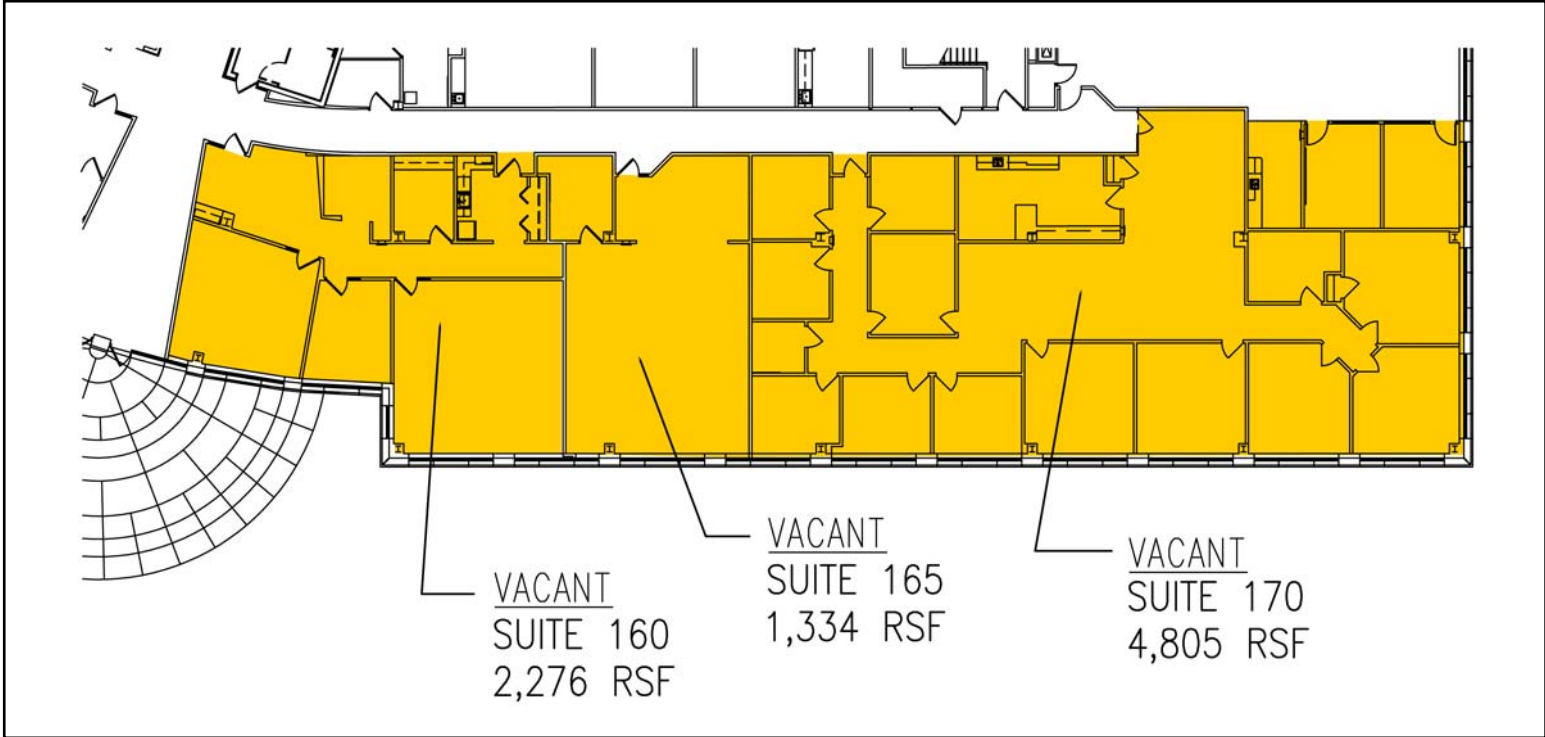

TWO RIVERWOOD PLACE
N19 W24133 Riverwood Drive
Pewaukee, WI

Suite 160 2,289 RSF

Suite Detail

From Insight to Results

Information shown herein was furnished by sources deemed reliable and is believed to be accurate, however, no warranty or representation is made as to the accuracy thereof and is subject to correction. Prices subject to change without notice.

TWO RIVERWOOD PLACE
N19 W24133 Riverwood Drive
Pewaukee, WI

Suite 165 1,334 RSF

Suite Detail

From Insight to Results

Information shown herein was furnished by sources deemed reliable and is believed to be accurate, however, no warranty or representation is made as to the accuracy thereof and is subject to correction. Prices subject to change without notice.

TWO RIVERWOOD PLACE
N19 W24133 Riverwood Drive
Pewaukee, WI

Suite 170 4,805 RSF

Suite Detail

From Insight to Results

Information shown herein was furnished by sources deemed reliable and is believed to be accurate, however, no warranty or representation is made as to the accuracy thereof and is subject to correction. Prices subject to change without notice.

TWO RIVERWOOD PLACE
N19 W24133 Riverwood Drive
Pewaukee, WI

Suite 160, 165 & 170
8,415 RSF Contiguous

Suite Detail

From Insight to Results

Information shown herein was furnished by sources deemed reliable and is believed to be accurate, however, no warranty or representation is made as to the accuracy thereof and is subject to correction. Prices subject to change without notice.