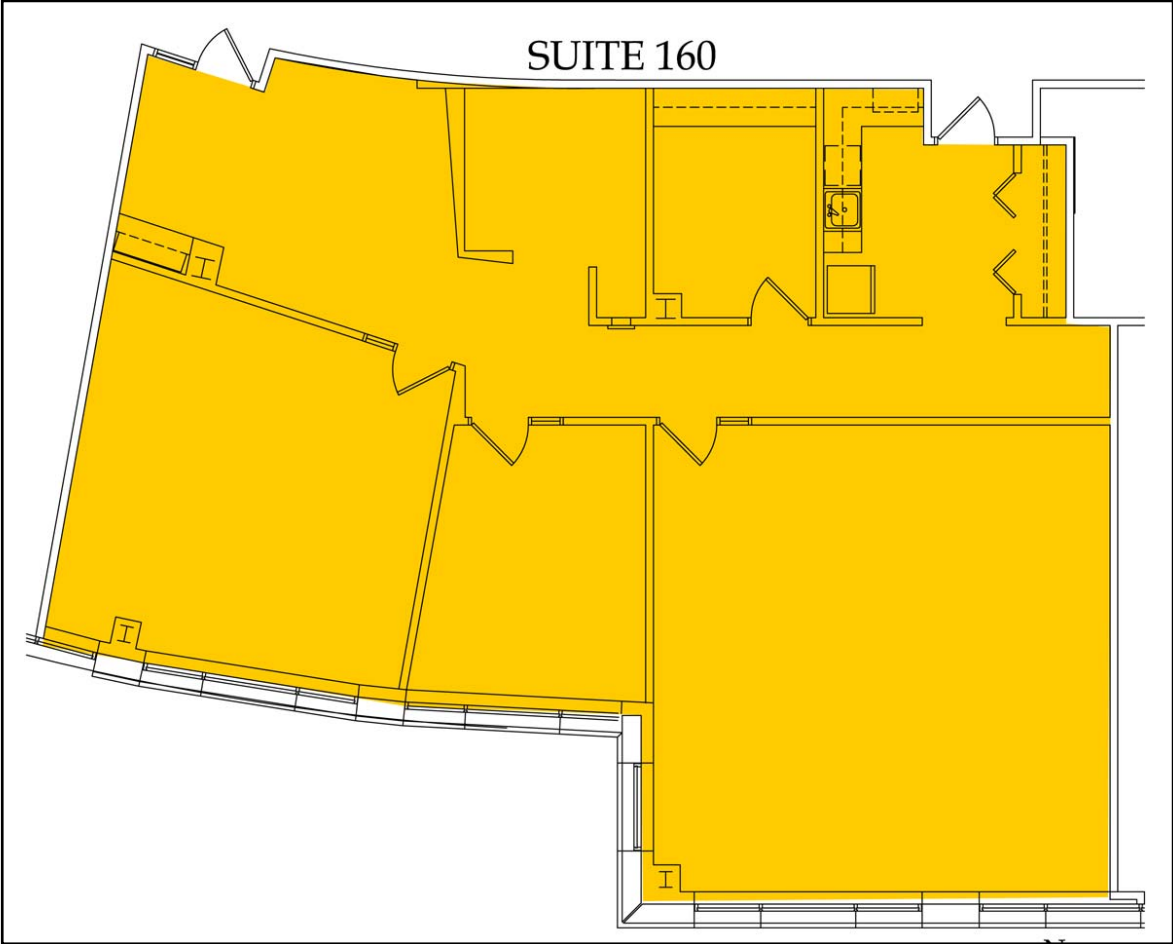

TWO RIVERWOOD PLACE
N19 W24133 Riverwood Drive
Pewaukee, WI

Suite 160 2,289 RSF

Suite Detail

From Insight to Results

Information shown herein was furnished by sources deemed reliable and is believed to be accurate, however, no warranty or representation is made as to the accuracy thereof and is subject to correction. Prices subject to change without notice.

TWO RIVERWOOD PLACE
N19 W24133 Riverwood Drive
Pewaukee, WI

Suite 165 1,334 RSF

Suite Detail

From Insight to Results

Information shown herein was furnished by sources deemed reliable and is believed to be accurate, however, no warranty or representation is made as to the accuracy thereof and is subject to correction. Prices subject to change without notice.

TWO RIVERWOOD PLACE
N19 W24133 Riverwood Drive
Pewaukee, WI

Suite 170 4,805 RSF

Suite Detail

From Insight to Results

Information shown herein was furnished by sources deemed reliable and is believed to be accurate, however, no warranty or representation is made as to the accuracy thereof and is subject to correction. Prices subject to change without notice.

TWO RIVERWOOD PLACE
N19 W24133 Riverwood Drive
Pewaukee, WI

Suite 160, 165 & 170
8,415 RSF Contiguous

Suite Detail

From Insight to Results

Information shown herein was furnished by sources deemed reliable and is believed to be accurate, however, no warranty or representation is made as to the accuracy thereof and is subject to correction. Prices subject to change without notice.