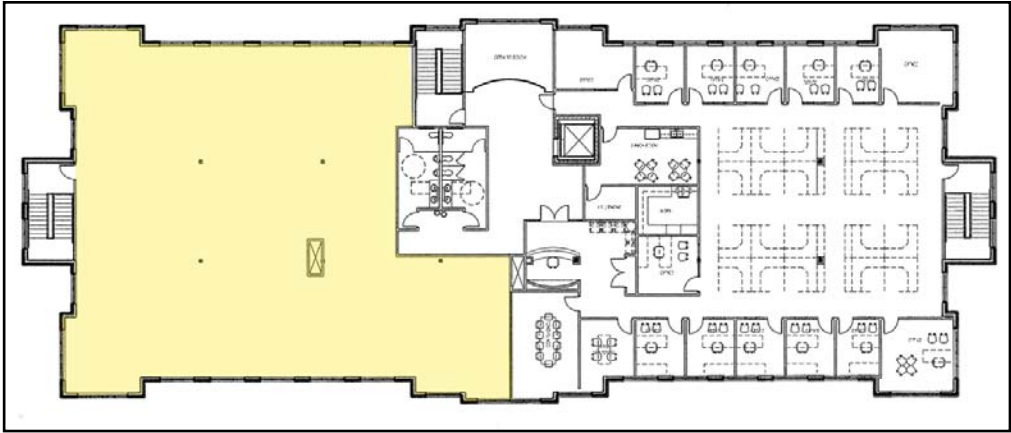

# Walnut Ridge Business Center 1320 Walnut Ridge Drive

First Floor  
13,089 SF

From Insight to Results

Information shown herein was furnished by sources deemed reliable and is believed to be accurate, however, no warranty or representation is made as to the accuracy thereof and is subject to correction. Prices subject to change without notice.

# Walnut Ridge Business Center 1320 Walnut Ridge Drive

Second Floor  
6,470 SF

Suite Detail

Second Floor

From Insight to Results

Information shown herein was furnished by sources deemed reliable and is believed to be accurate, however, no warranty or representation is made as to the accuracy thereof and is subject to correction. Prices subject to change without notice.