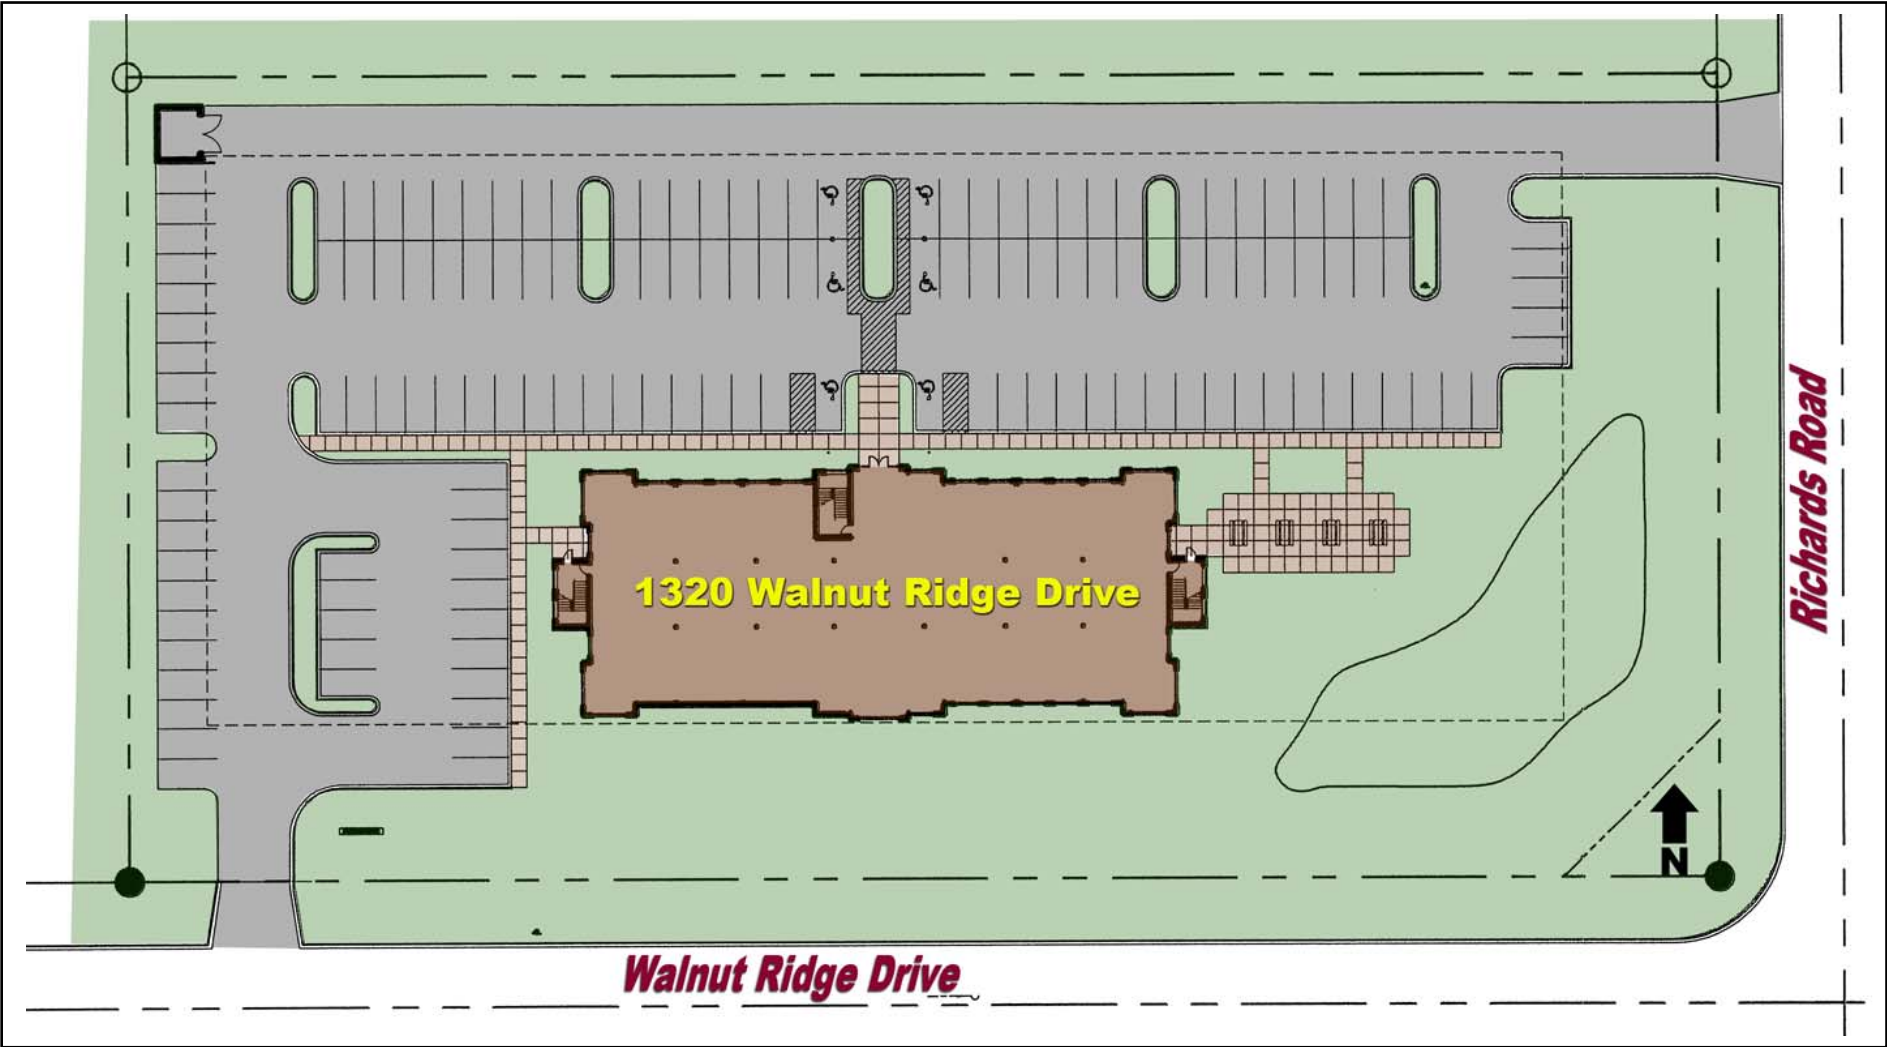

Walnut Ridge Business Center 1320 Walnut Ridge Drive

Site Plan

From Insight to Results

Information shown herein was furnished by sources deemed reliable and is believed to be accurate, however, no warranty or representation is made as to the accuracy thereof and is subject to correction. Prices subject to change without notice.