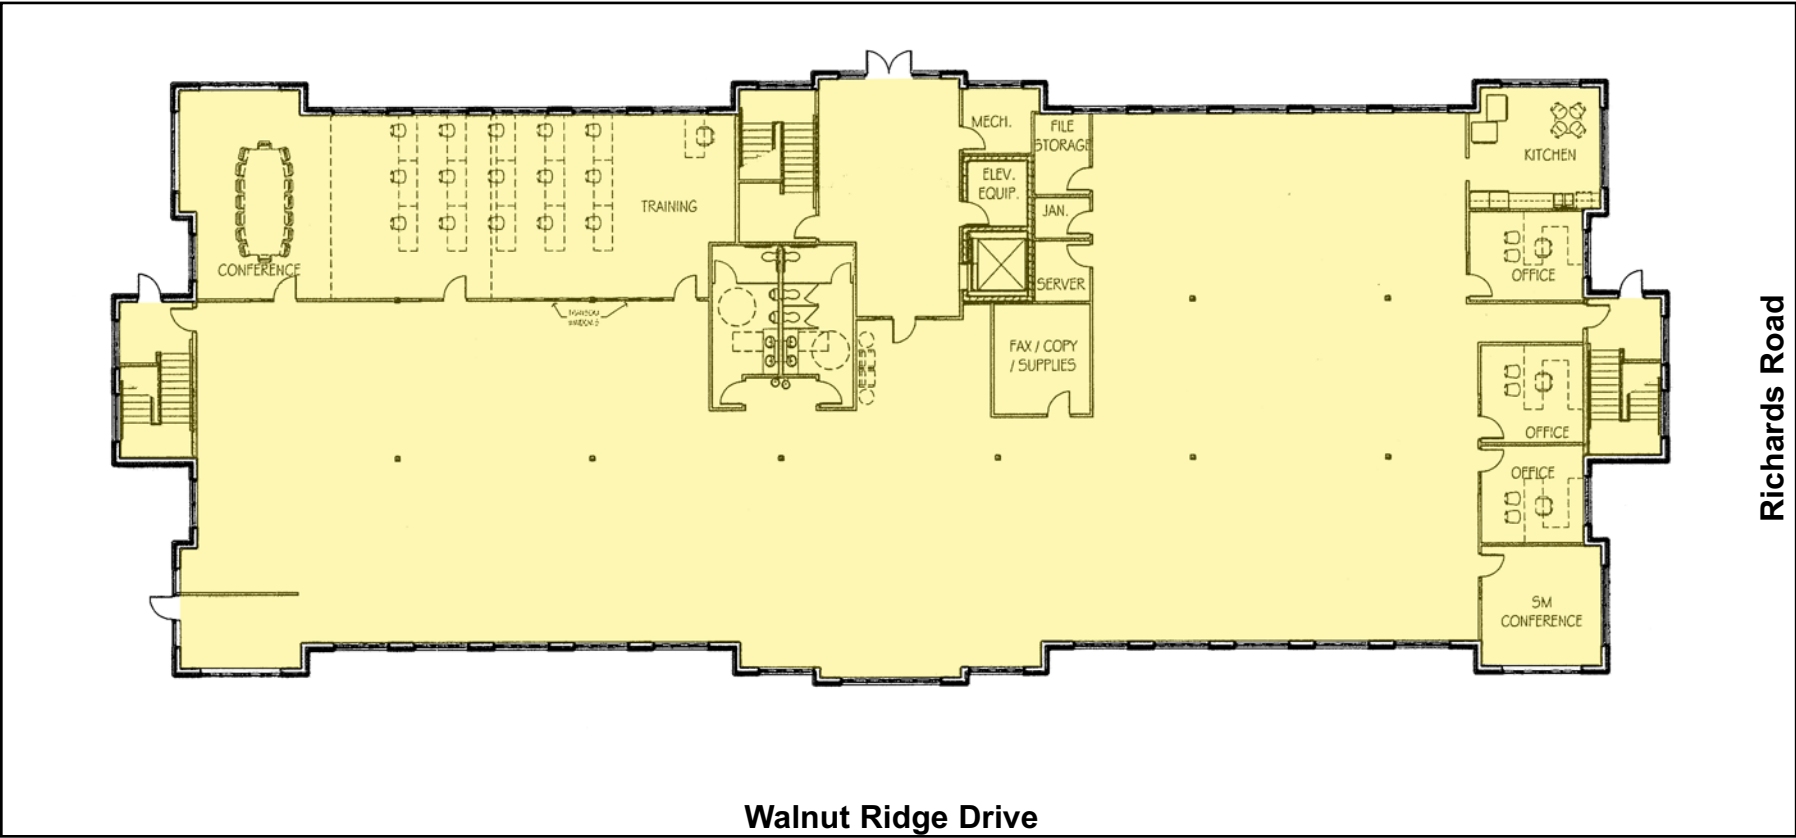

# Walnut Ridge Business Center 1320 Walnut Ridge Drive

First Floor  
13,089 SF

From Insight to Results

Information shown herein was furnished by sources deemed reliable and is believed to be accurate, however, no warranty or representation is made as to the accuracy thereof and is subject to correction. Prices subject to change without notice.

# Walnut Ridge Business Center 1320 Walnut Ridge Drive

Second Floor  
6,470 SF

Suite Detail

Second Floor

From Insight to Results

Information shown herein was furnished by sources deemed reliable and is believed to be accurate, however, no warranty or representation is made as to the accuracy thereof and is subject to correction. Prices subject to change without notice.