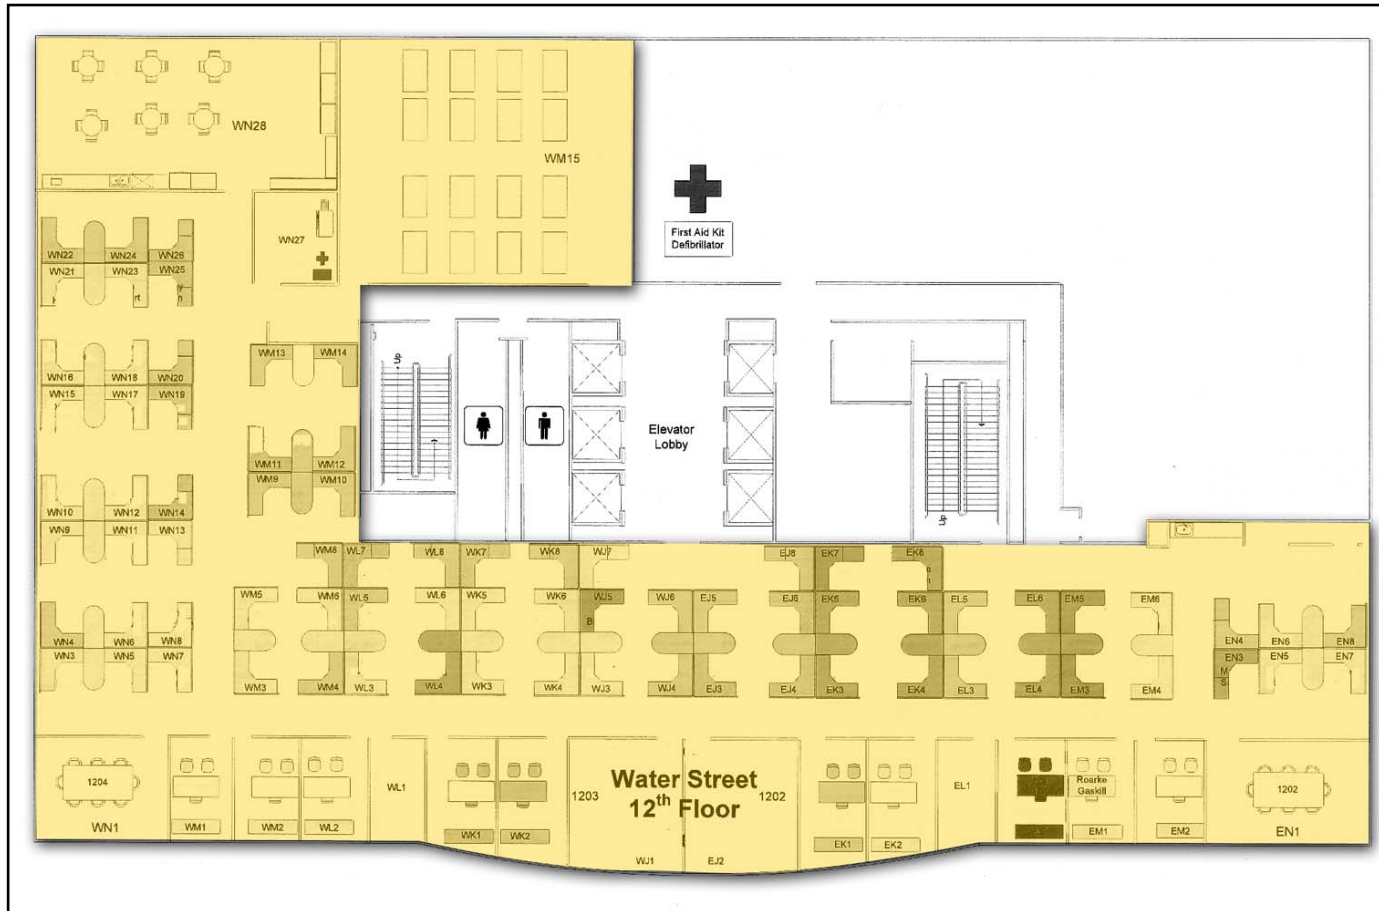

1000 N. Water Street
Milwaukee, WI

12th Floor
16,379 RSF

FROM INSIGHT TO RESULTS

Information shown herein was furnished by sources deemed reliable and is believed to be accurate, however, no warranty or representation is made as to the accuracy thereof and is subject to correction. Prices subject to change without notice.