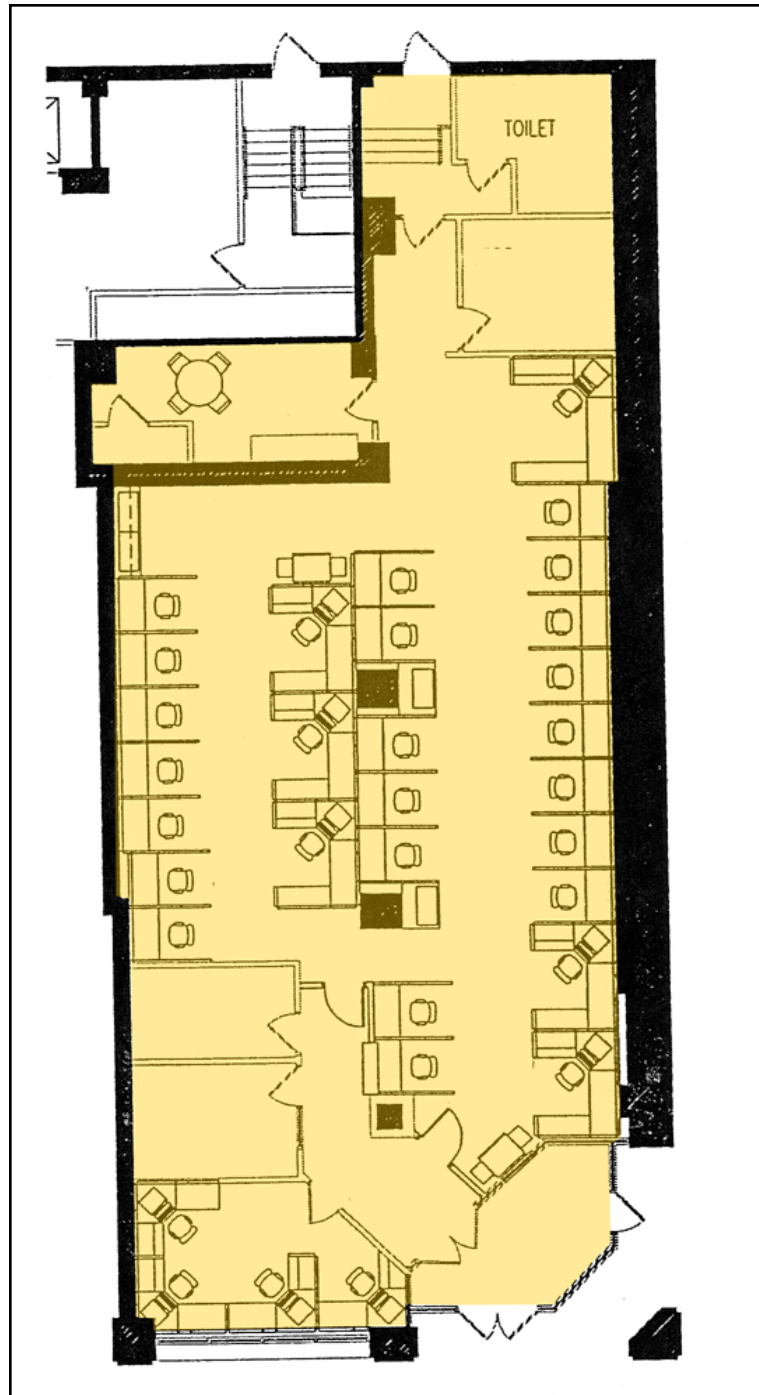

First Financial Center

700 N. Water Street

Milwaukee, WI

3,864 SF

GRUBB & ELLIS.

Apex Commercial

FROM INSIGHT TO RESULTS

Information shown herein was furnished by sources deemed reliable and is believed to be accurate, however, no warranty or representation is made as to the accuracy thereof and is subject to correction. Prices subject to change without notice.