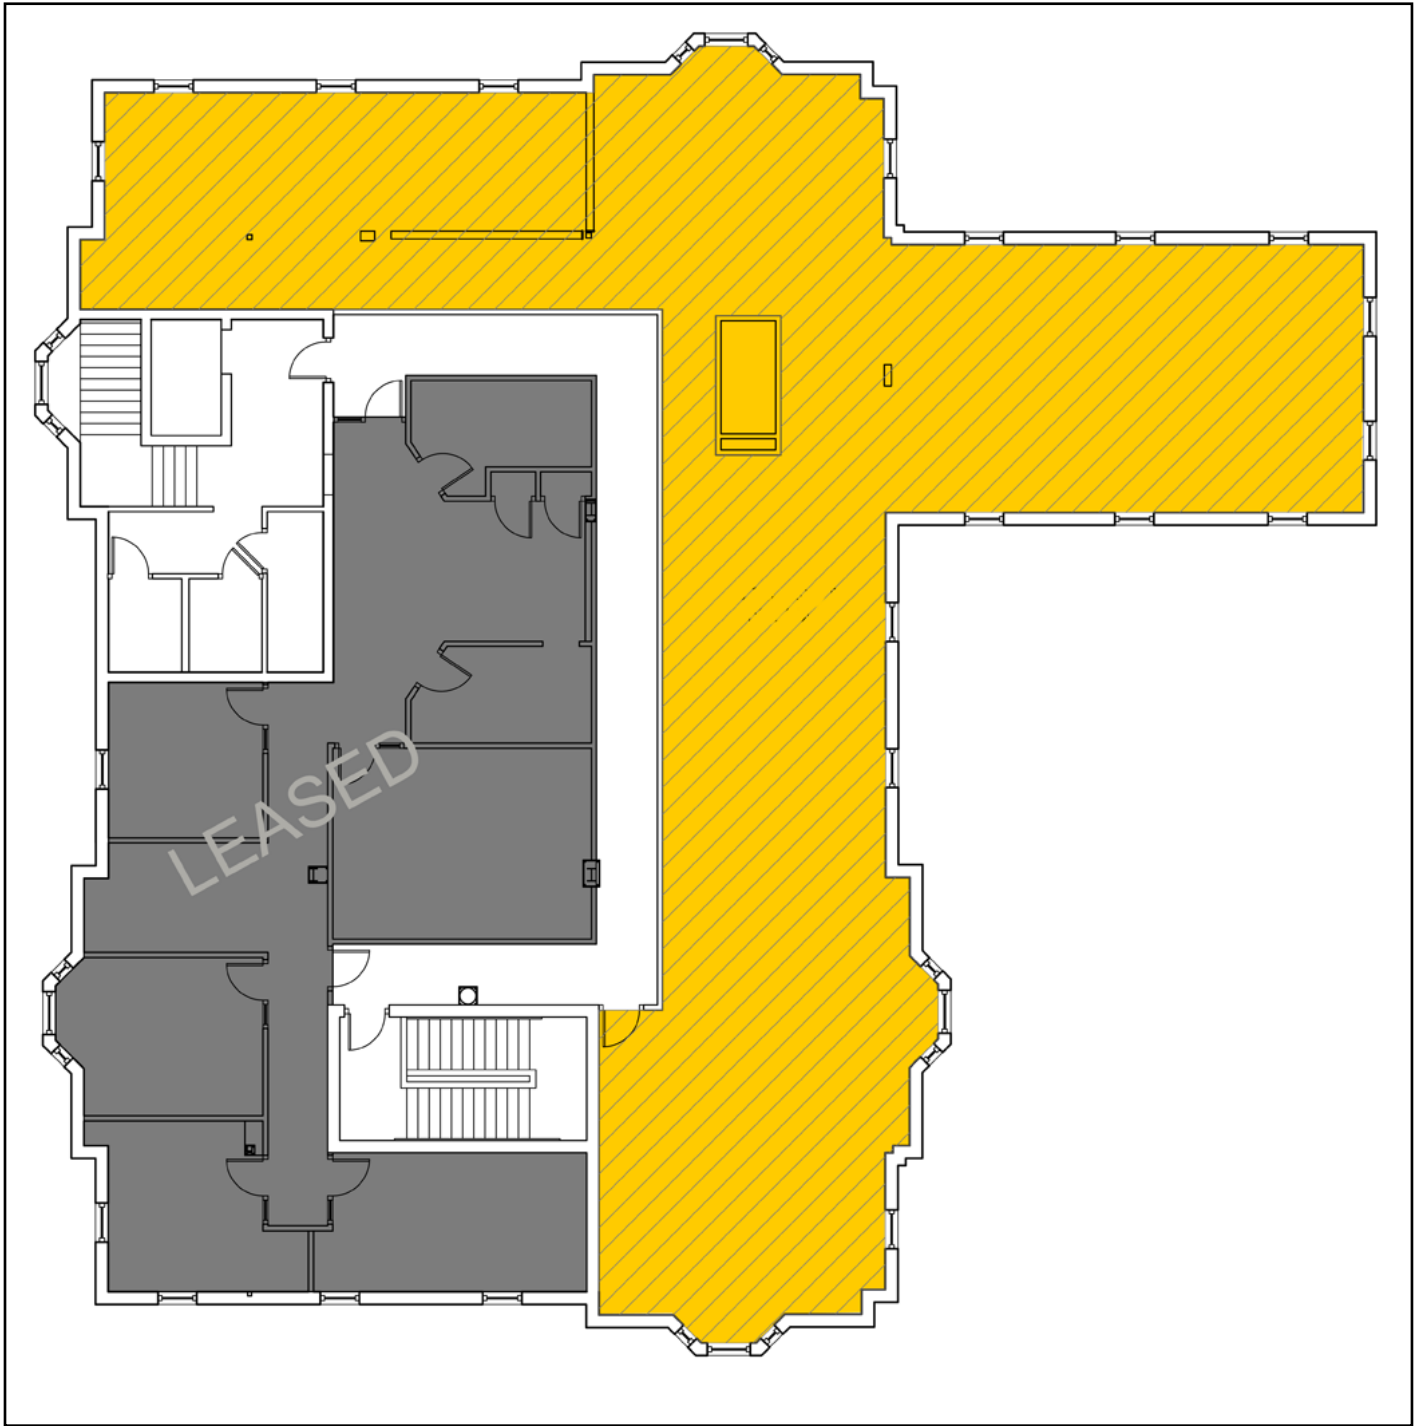

13150 Watertown Plank Road
Elm Grove, WI

Second Floor
4,236 RSF

GRUBB & ELLIS.
Apex Commercial

FROM INSIGHT TO RESULTS

Information shown herein was furnished by sources deemed reliable and is believed to be accurate, however, no warranty or representation is made as to the accuracy thereof and is subject to correction. Prices subject to change without notice.