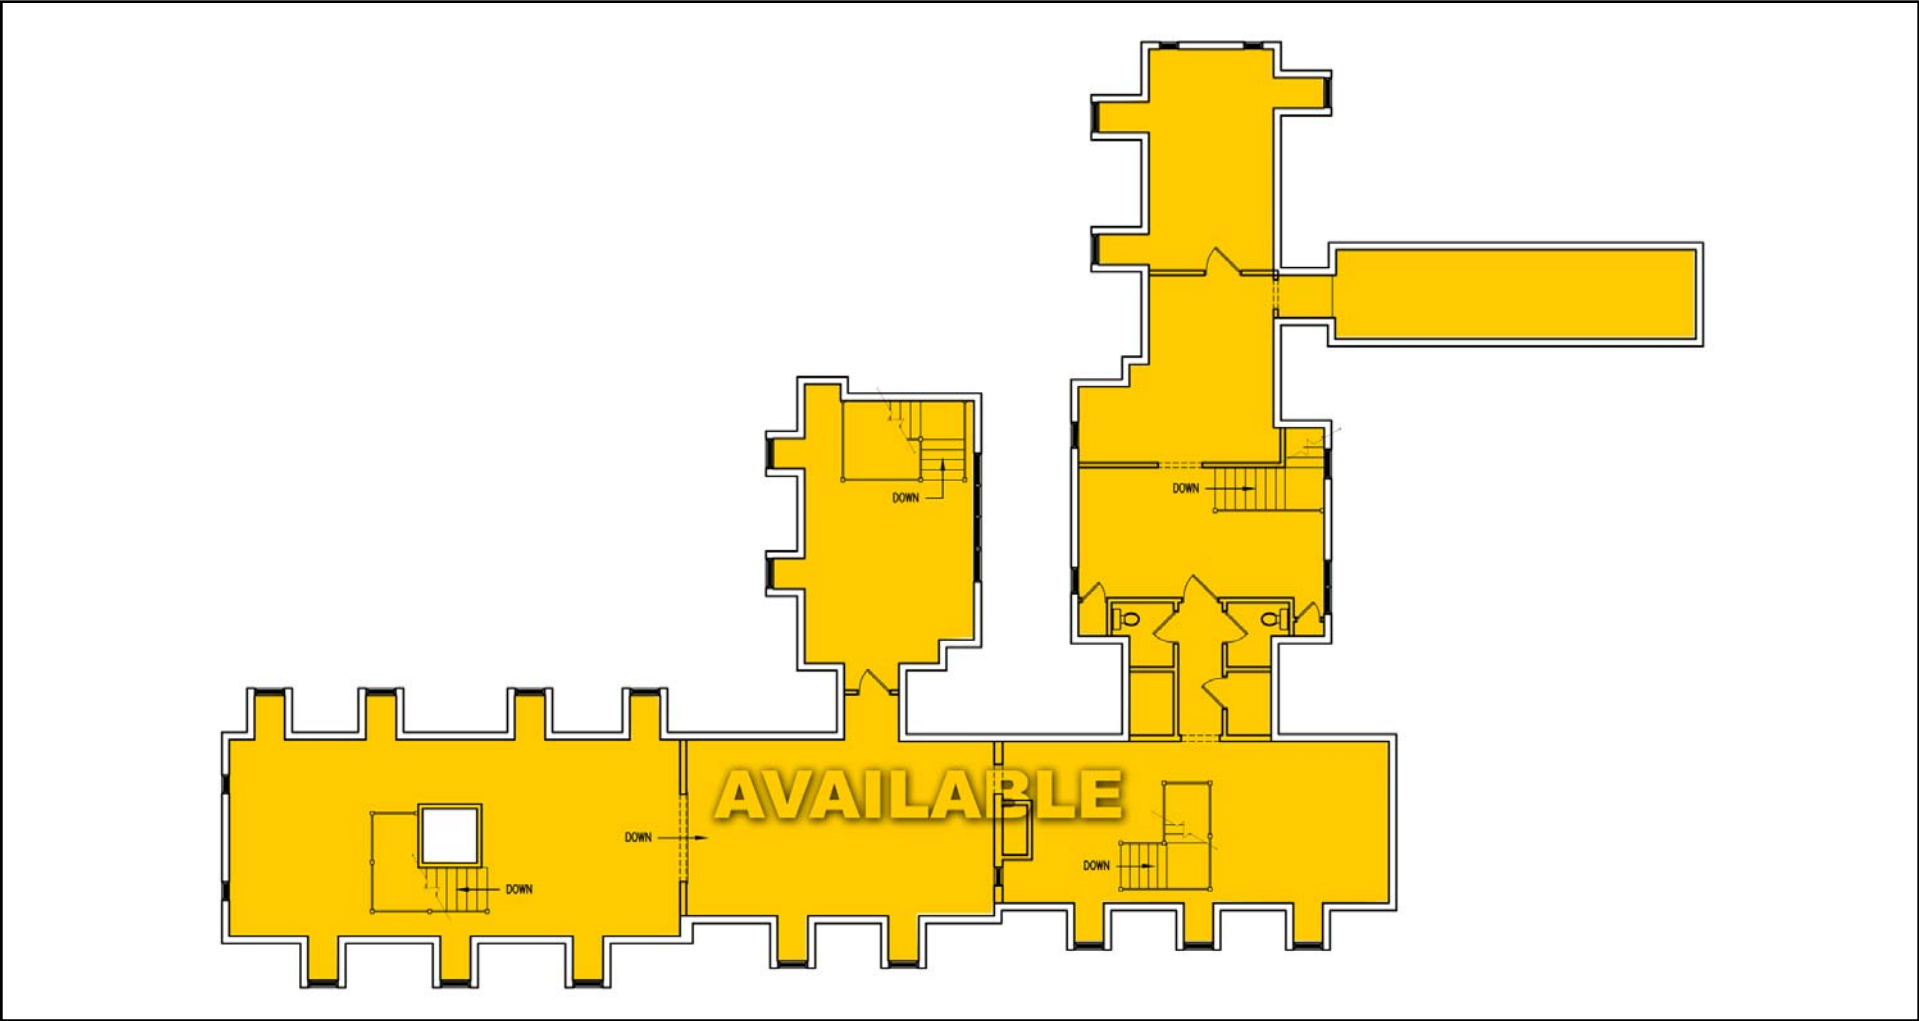

Third Floor
3,527 USF (Floor Plate)