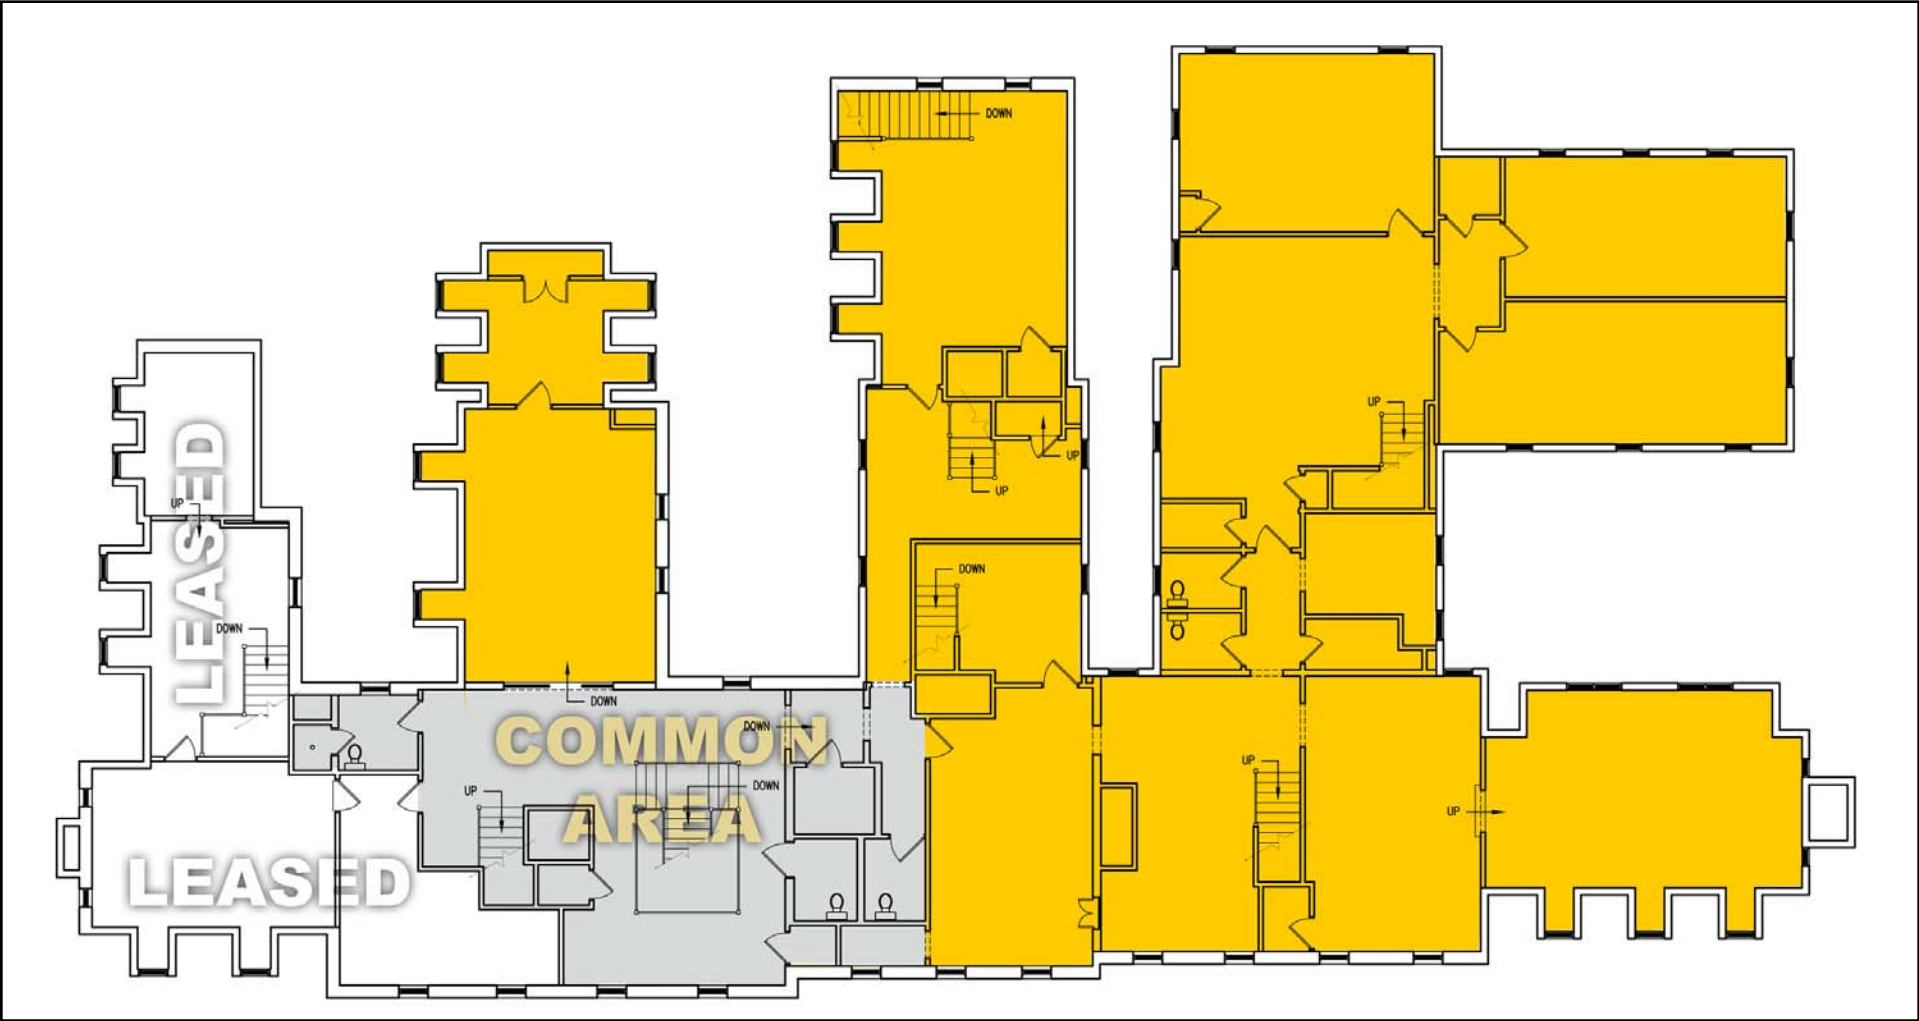

# 514 Wells Street

Delafield, WI

First Floor  
8,858 USF (Floor Plate)

From Insight to Results

Information shown herein was furnished by sources deemed reliable and is believed to be accurate, however, no warranty or representation is made as to the accuracy thereof and is subject to correction. Prices subject to change without notice.

# 514 Wells Street

Delafield, WI

Second Floor  
8,062 USF (Floor Plate)

# 514 Wells Street

Delafield, WI

Lower Level  
8,698 USF (Floor Plate)  
4,640 USF (Available)

From Insight to Results

Information shown herein was furnished by sources deemed reliable and is believed to be accurate, however, no warranty or representation is made as to the accuracy thereof and is subject to correction. Prices subject to change without notice.