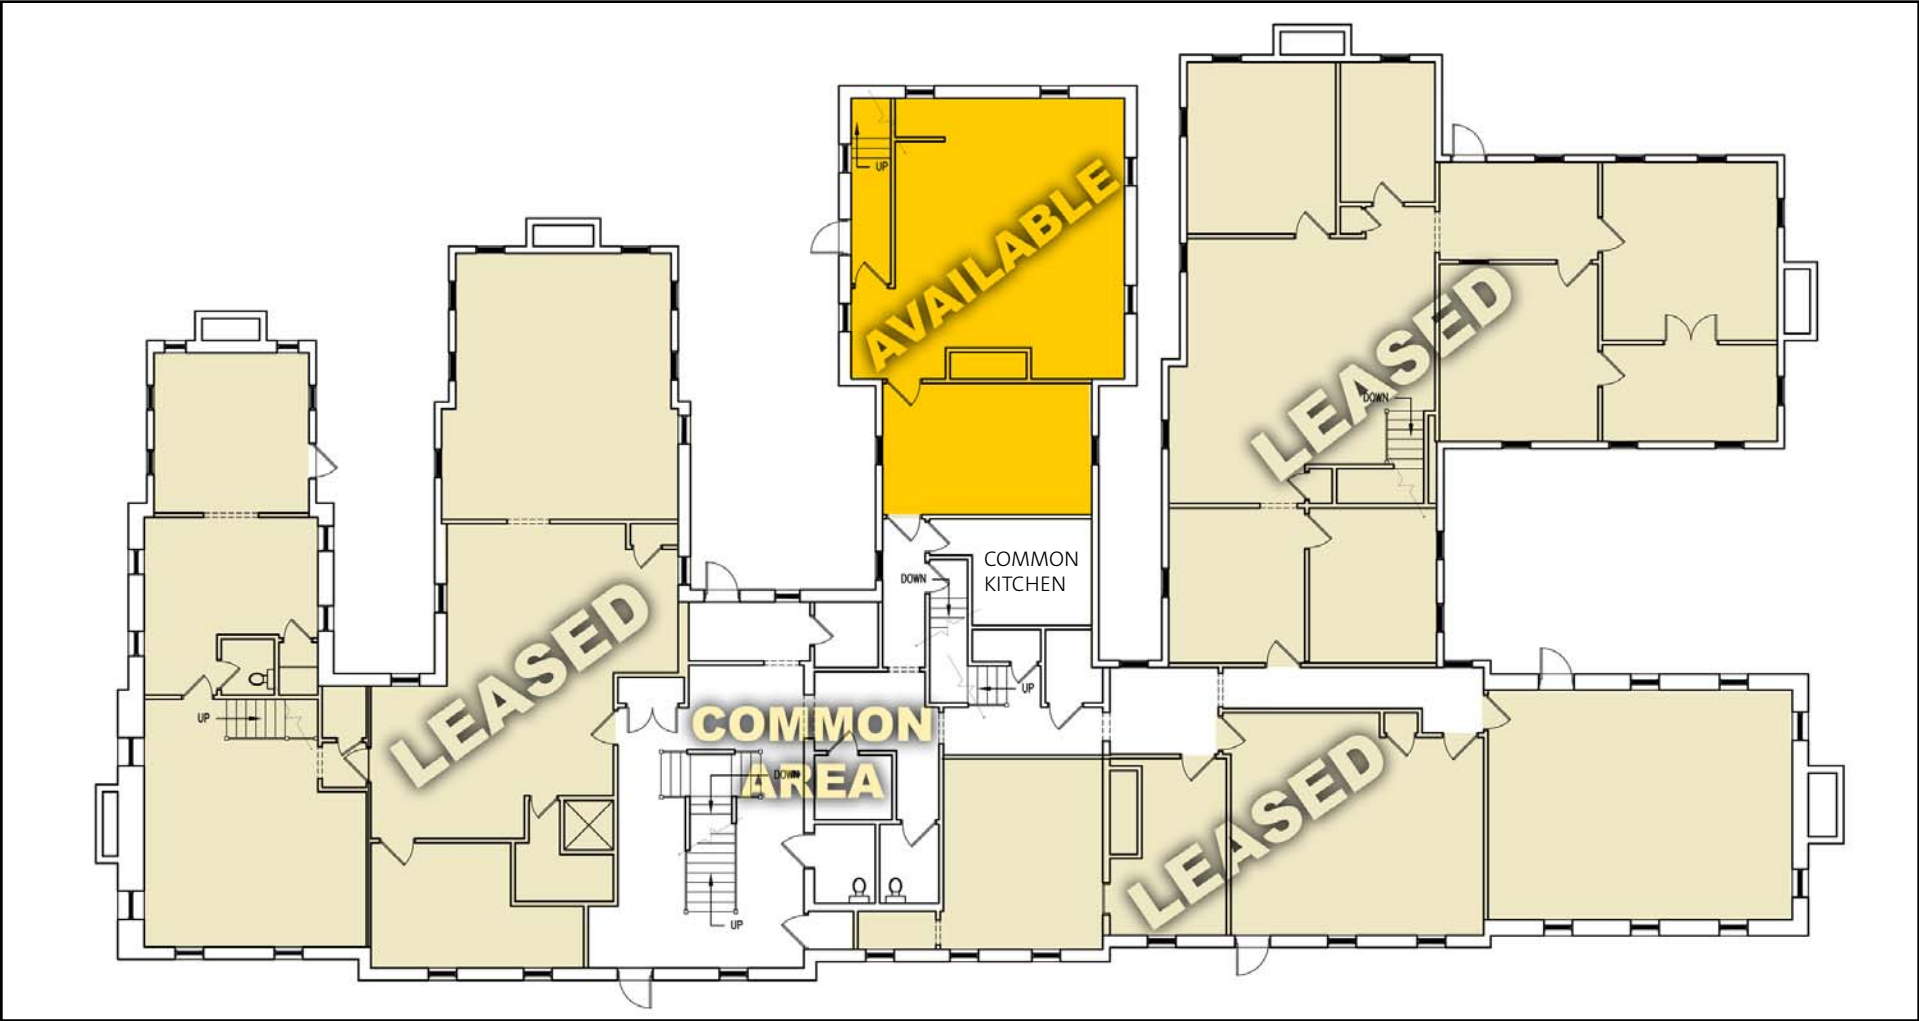

# 514 Wells Street

Delafield, WI

First Floor  
8,858 USF (Floor Plate)

From Insight to Results

Information shown herein was furnished by sources deemed reliable and is believed to be accurate, however, no warranty or representation is made as to the accuracy thereof and is subject to correction. Prices subject to change without notice.

# 514 Wells Street

Delafield, WI

Second Floor  
8,062 USF (Floor Plate)

# 514 Wells Street

Delafield, WI

Lower Level  
8,698 USF (Floor Plate)  
4,640 USF (Available)

From Insight to Results

Information shown herein was furnished by sources deemed reliable and is believed to be accurate, however, no warranty or representation is made as to the accuracy thereof and is subject to correction. Prices subject to change without notice.

# 514 Wells Street

Delafield, WI

Warehouse  
3,892 SF

From Insight to Results

Information shown herein was furnished by sources deemed reliable and is believed to be accurate, however, no warranty or representation is made as to the accuracy thereof and is subject to correction. Prices subject to change without notice.