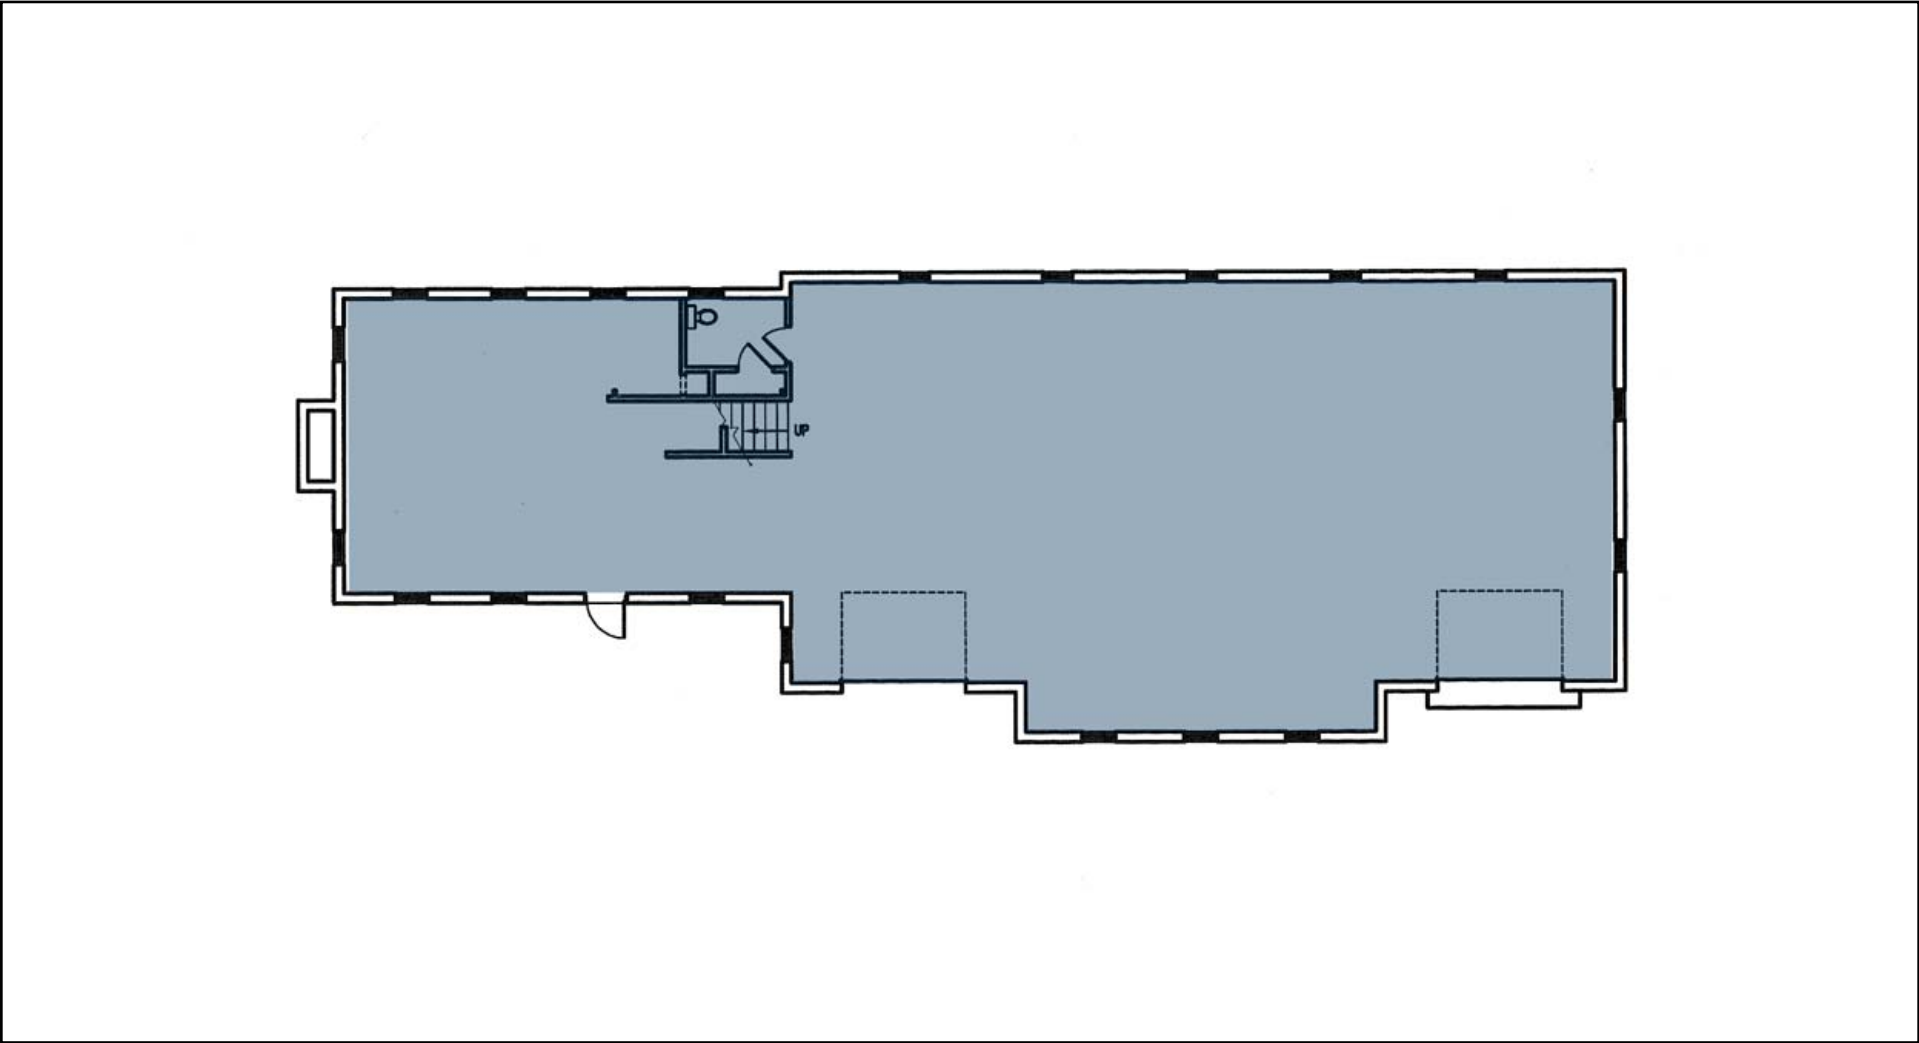

514 Wells Street

Delafield, WI

Warehouse
3,892 SF

From Insight to Results

Information shown herein was furnished by sources deemed reliable and is believed to be accurate, however, no warranty or representation is made as to the accuracy thereof and is subject to correction. Prices subject to change without notice.